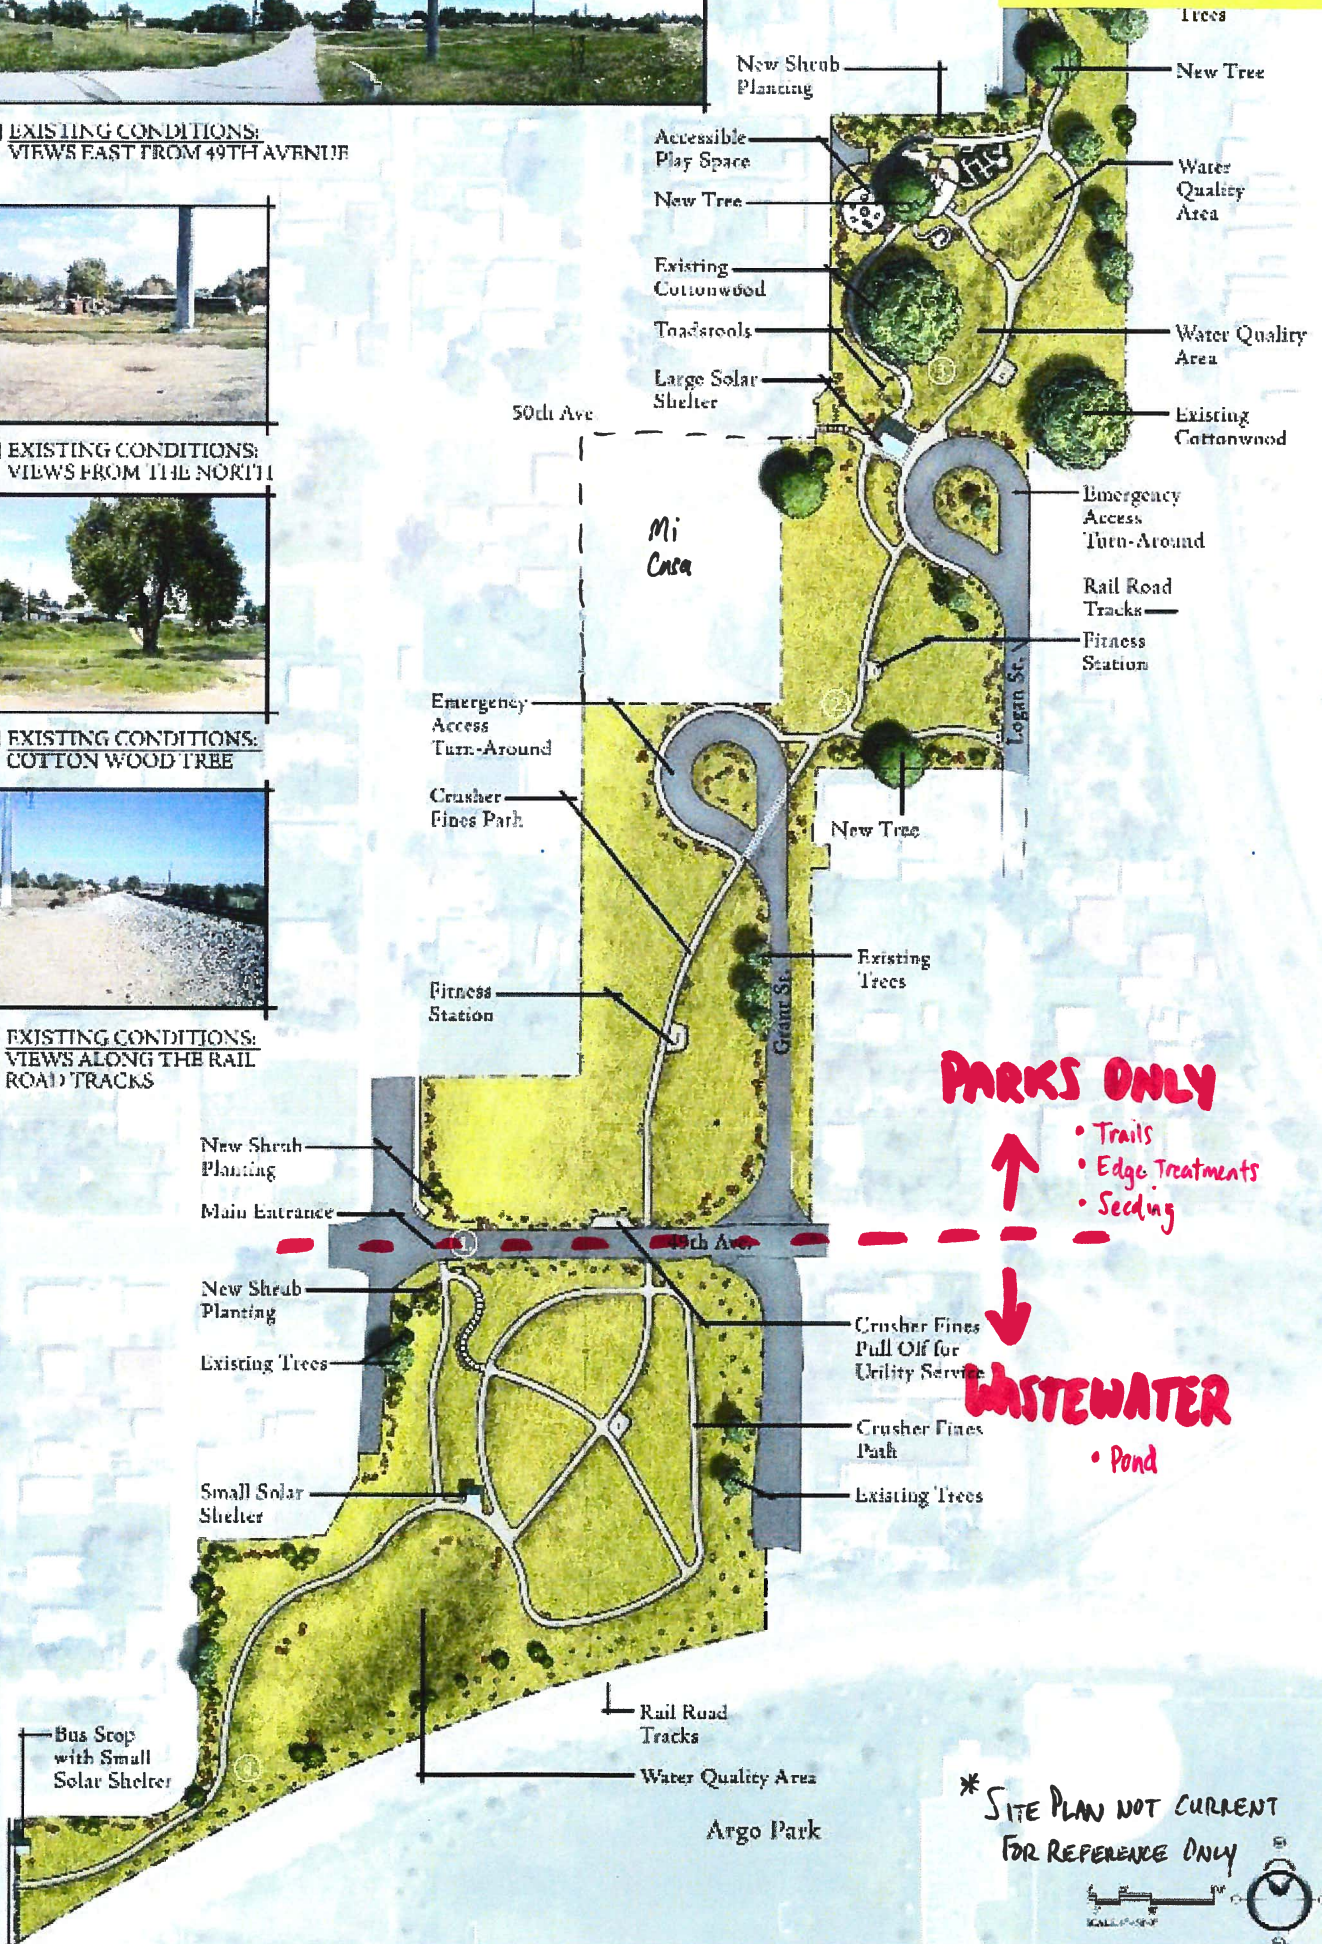

PLATTE FARM OPEN SPACE

1 EXISTING CONDITIONS:
VIEWS EAST FROM 49TH AVENUE

2 EXISTING CONDITIONS:
VIEWS FROM THE NORTH

3 EXISTING CONDITIONS:
COTTONWOOD TREE

4 EXISTING CONDITIONS:
VIEWS ALONG THE RAIL
ROAD TRACKS

* SITE PLAN NOT CURRENT
FOR REFERENCE ONLY