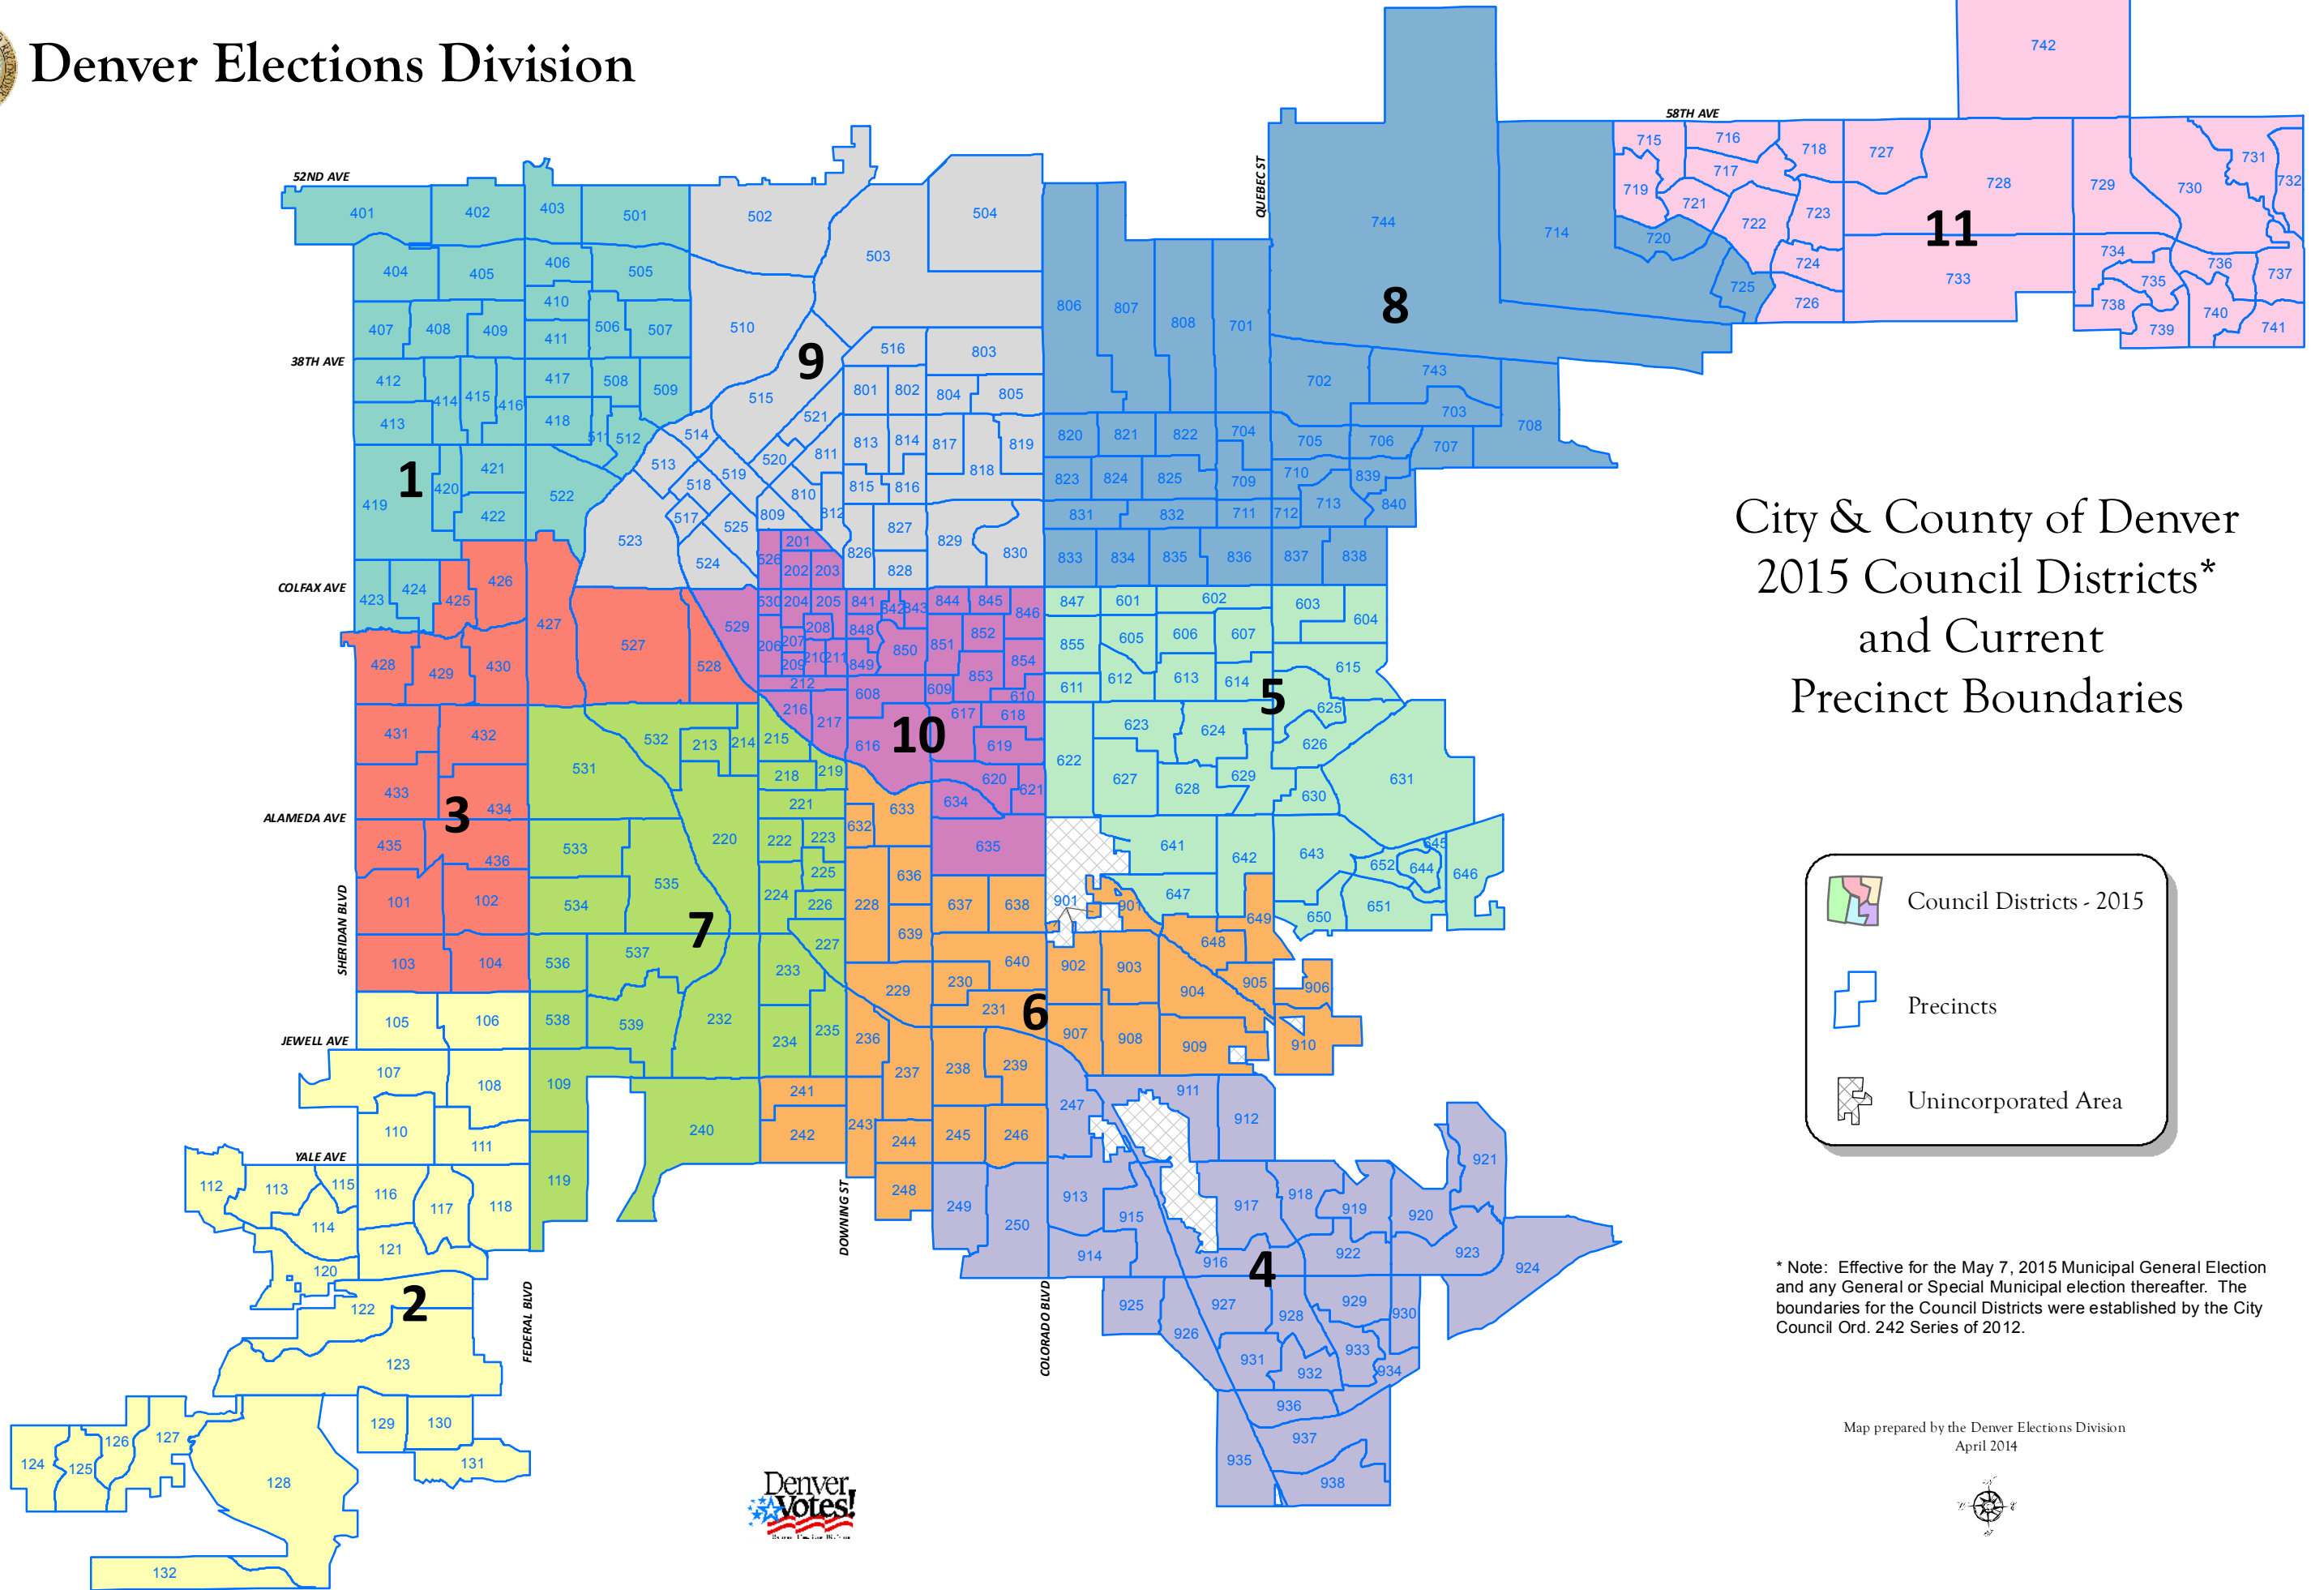

# Denver Elections Division

City & County of Denver  
2015 Council Districts\*  
and Current  
Precinct Boundaries

 Council Districts - 2015  
 Precincts  
 Unincorporated Area

\* Note: Effective for the May 7, 2015 Municipal General Election and any General or Special Municipal election thereafter. The boundaries for the Council Districts were established by the City Council Ord. 242 Series of 2012.

Map prepared by the Denver Elections Division  
April 2014