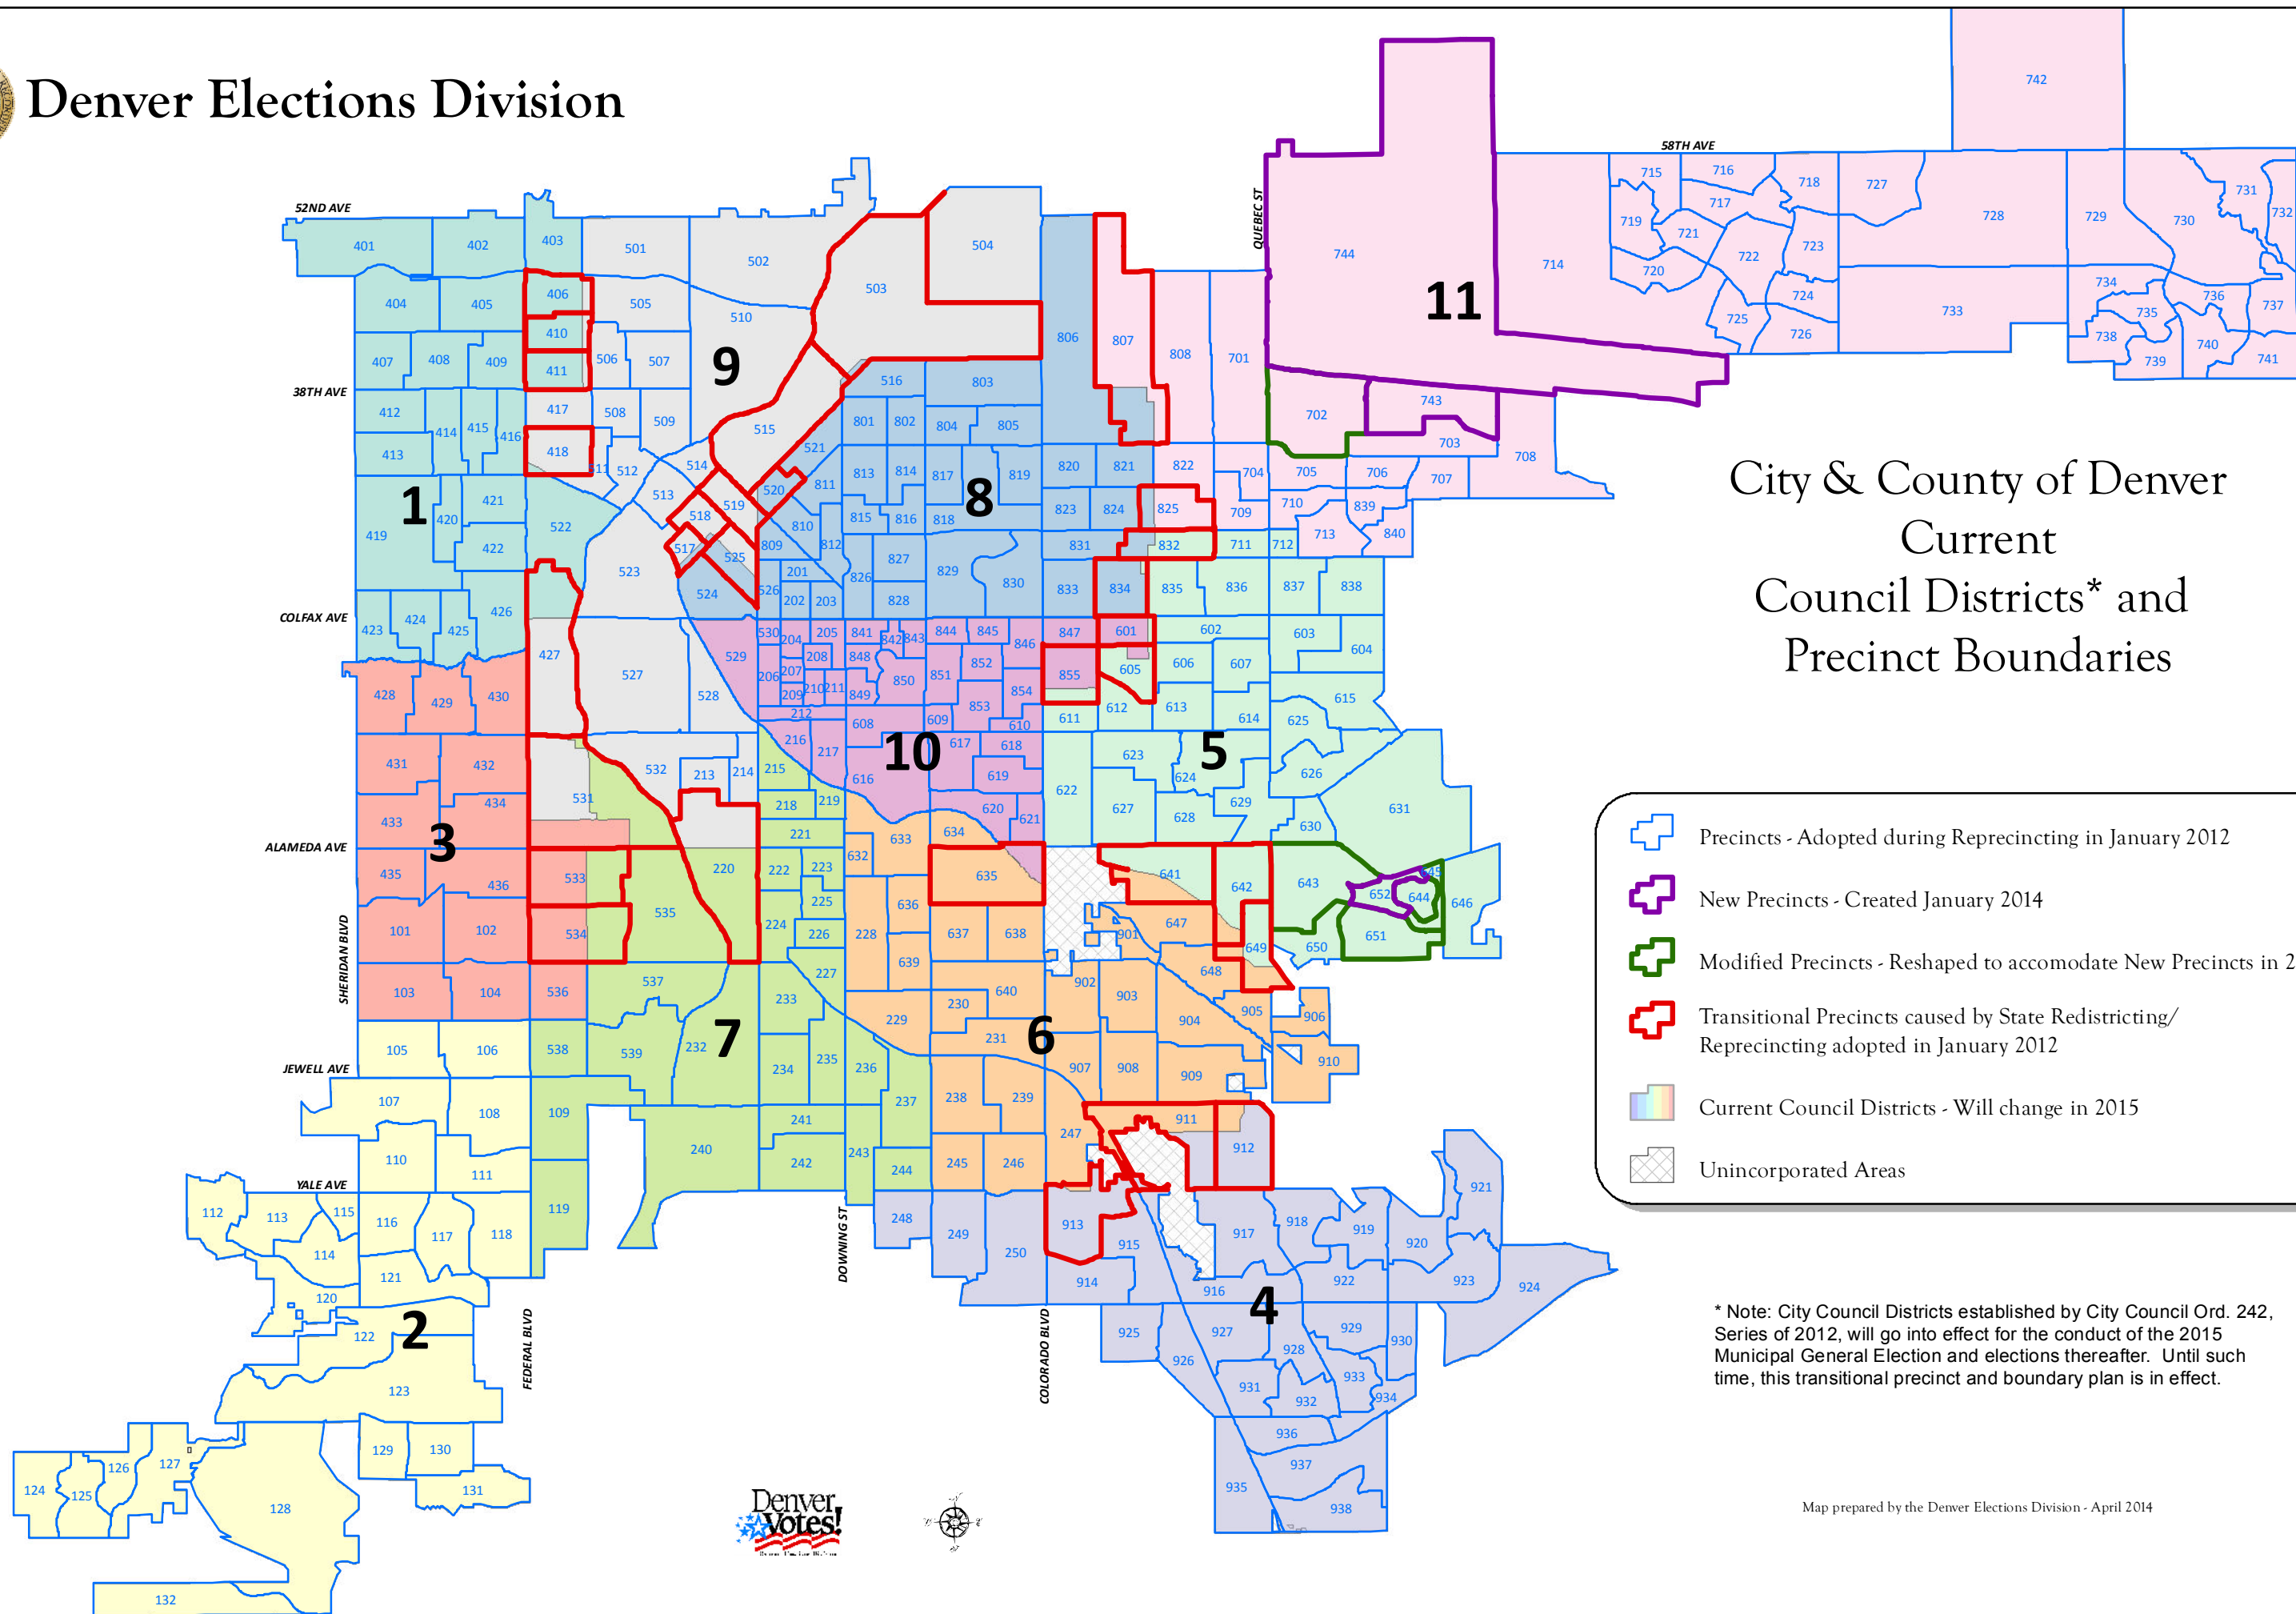

Denver Elections Division

City & County of Denver Current Council Districts* and Precinct Boundaries

-  Precincts - Adopted during Reapportioning in January 2012
-  New Precincts - Created January 2014
-  Modified Precincts - Reshaped to accommodate New Precincts in 2014
-  Transitional Precincts caused by State Redistricting/ Reapportioning adopted in January 2012
-  Current Council Districts - Will change in 2015
-  Unincorporated Areas

* Note: City Council Districts established by City Council Ord. 242, Series of 2012, will go into effect for the conduct of the 2015 Municipal General Election and elections thereafter. Until such time, this transitional precinct and boundary plan is in effect.