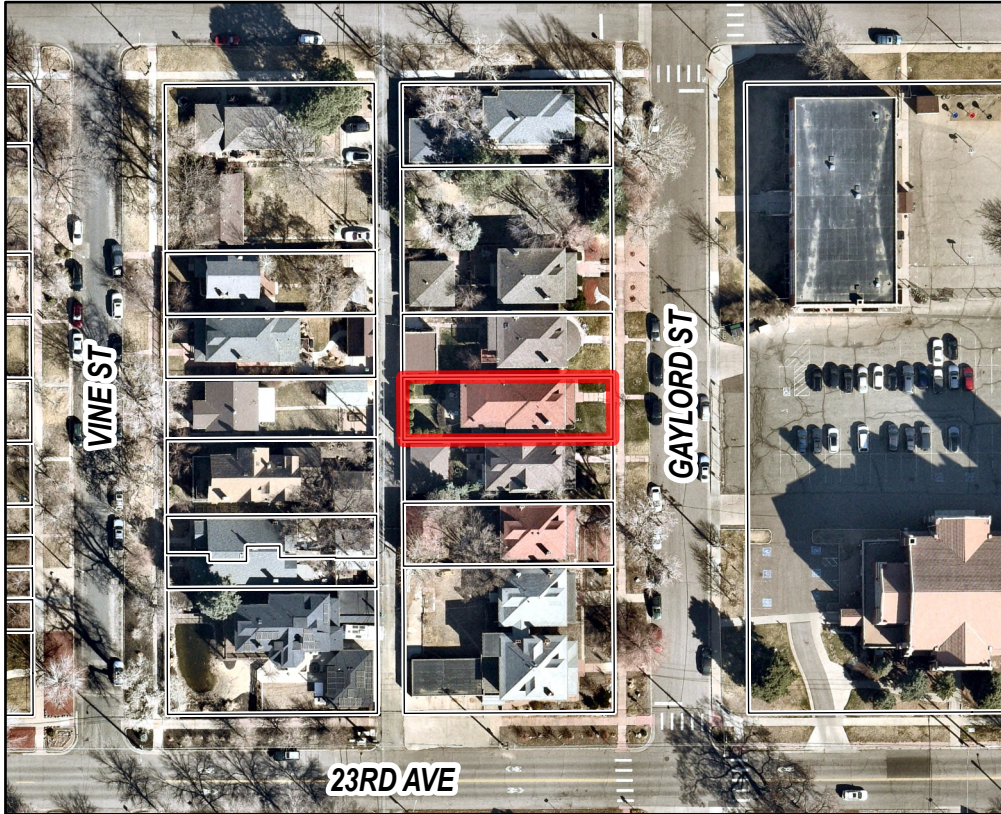

Proposed Structure for Local Landmark Designation

2329 N Gaylord Street
Denver, CO 80205
Webb House

 Landmark Designation Area

 Parcel Boundary