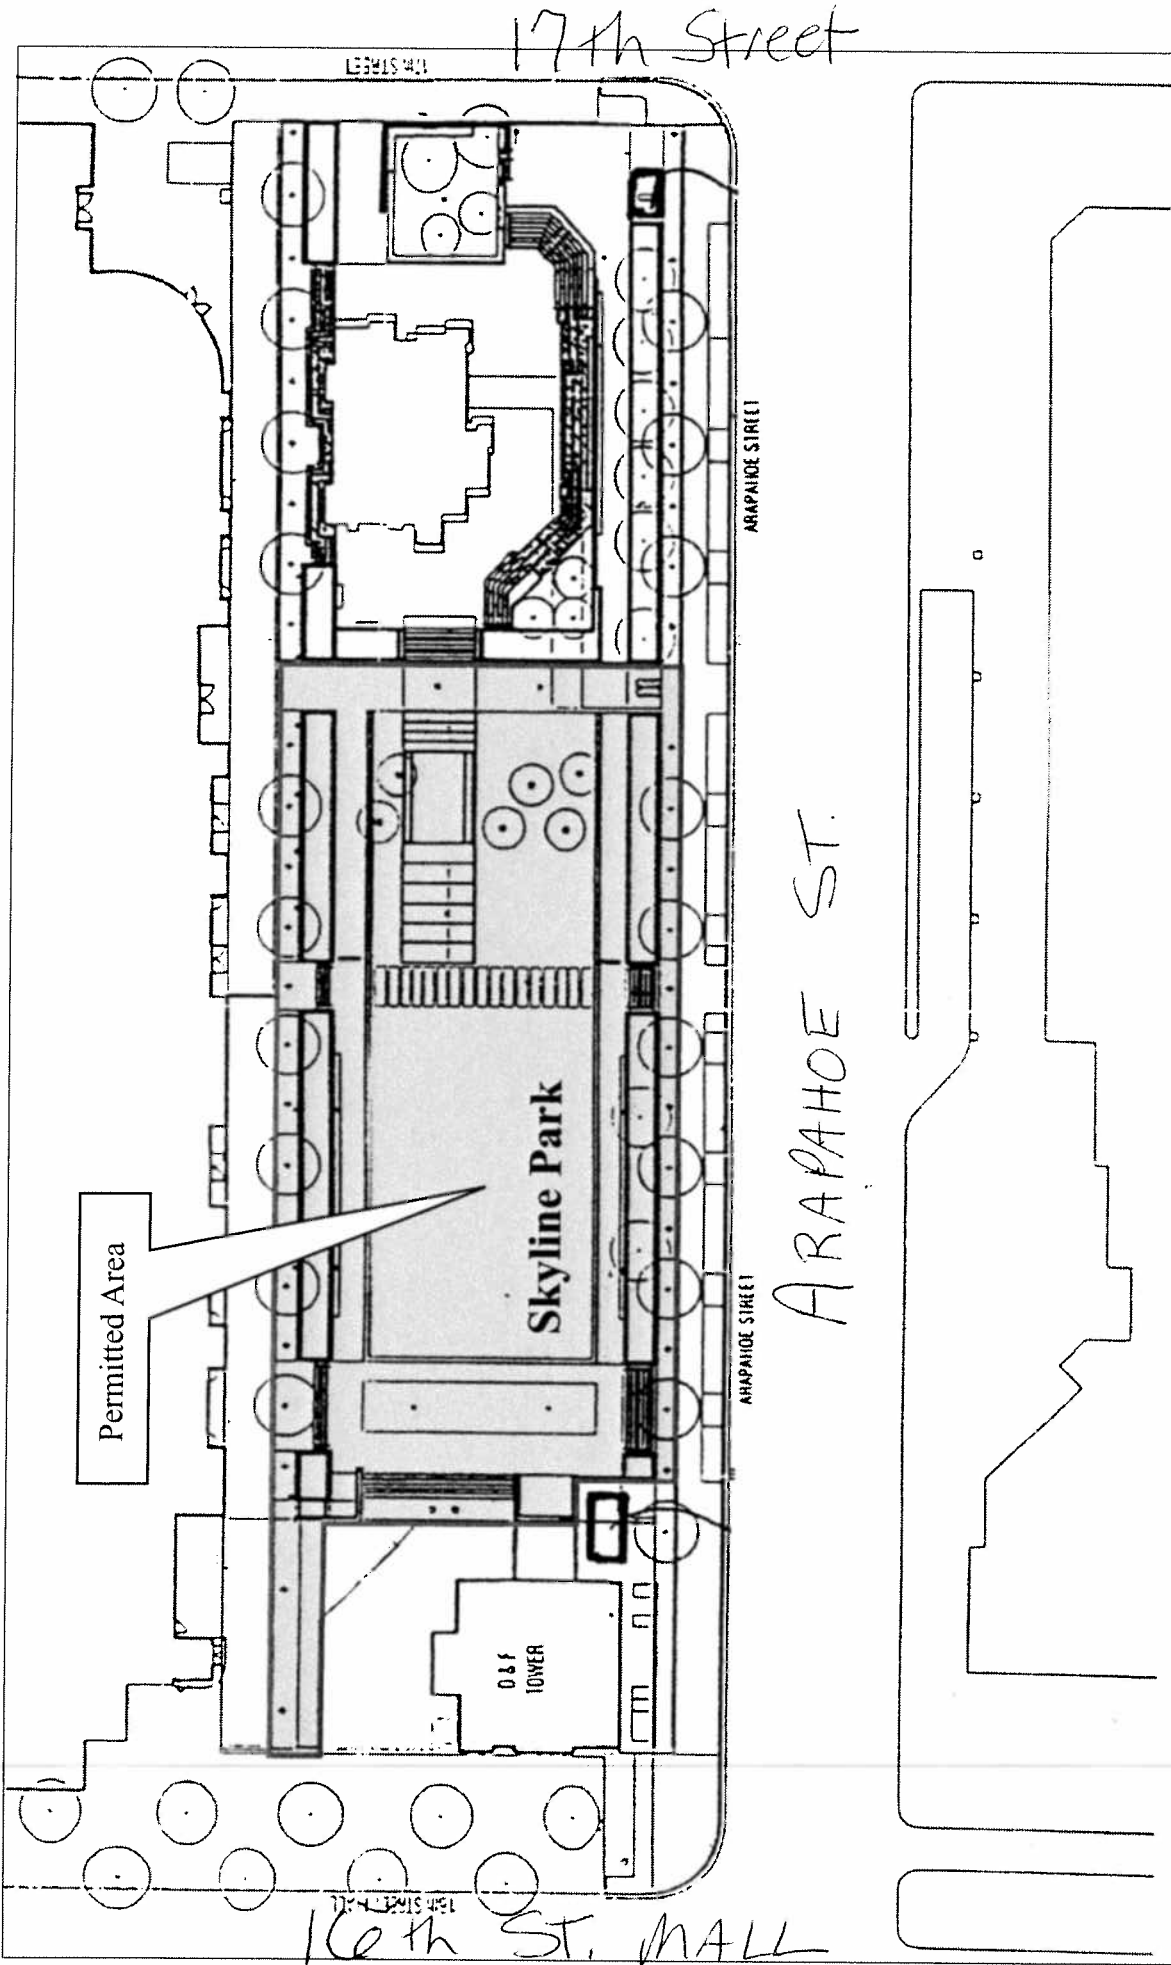

MID BLOCK

© 2010 Downtown Denver Partnership

Downtown Denver Partnership

Ice Skating Rink in Skyline Park - Fall/Winter 2010-2011

DENVER
THE MILE HIGH CITY

Denver
Parks + Recreation