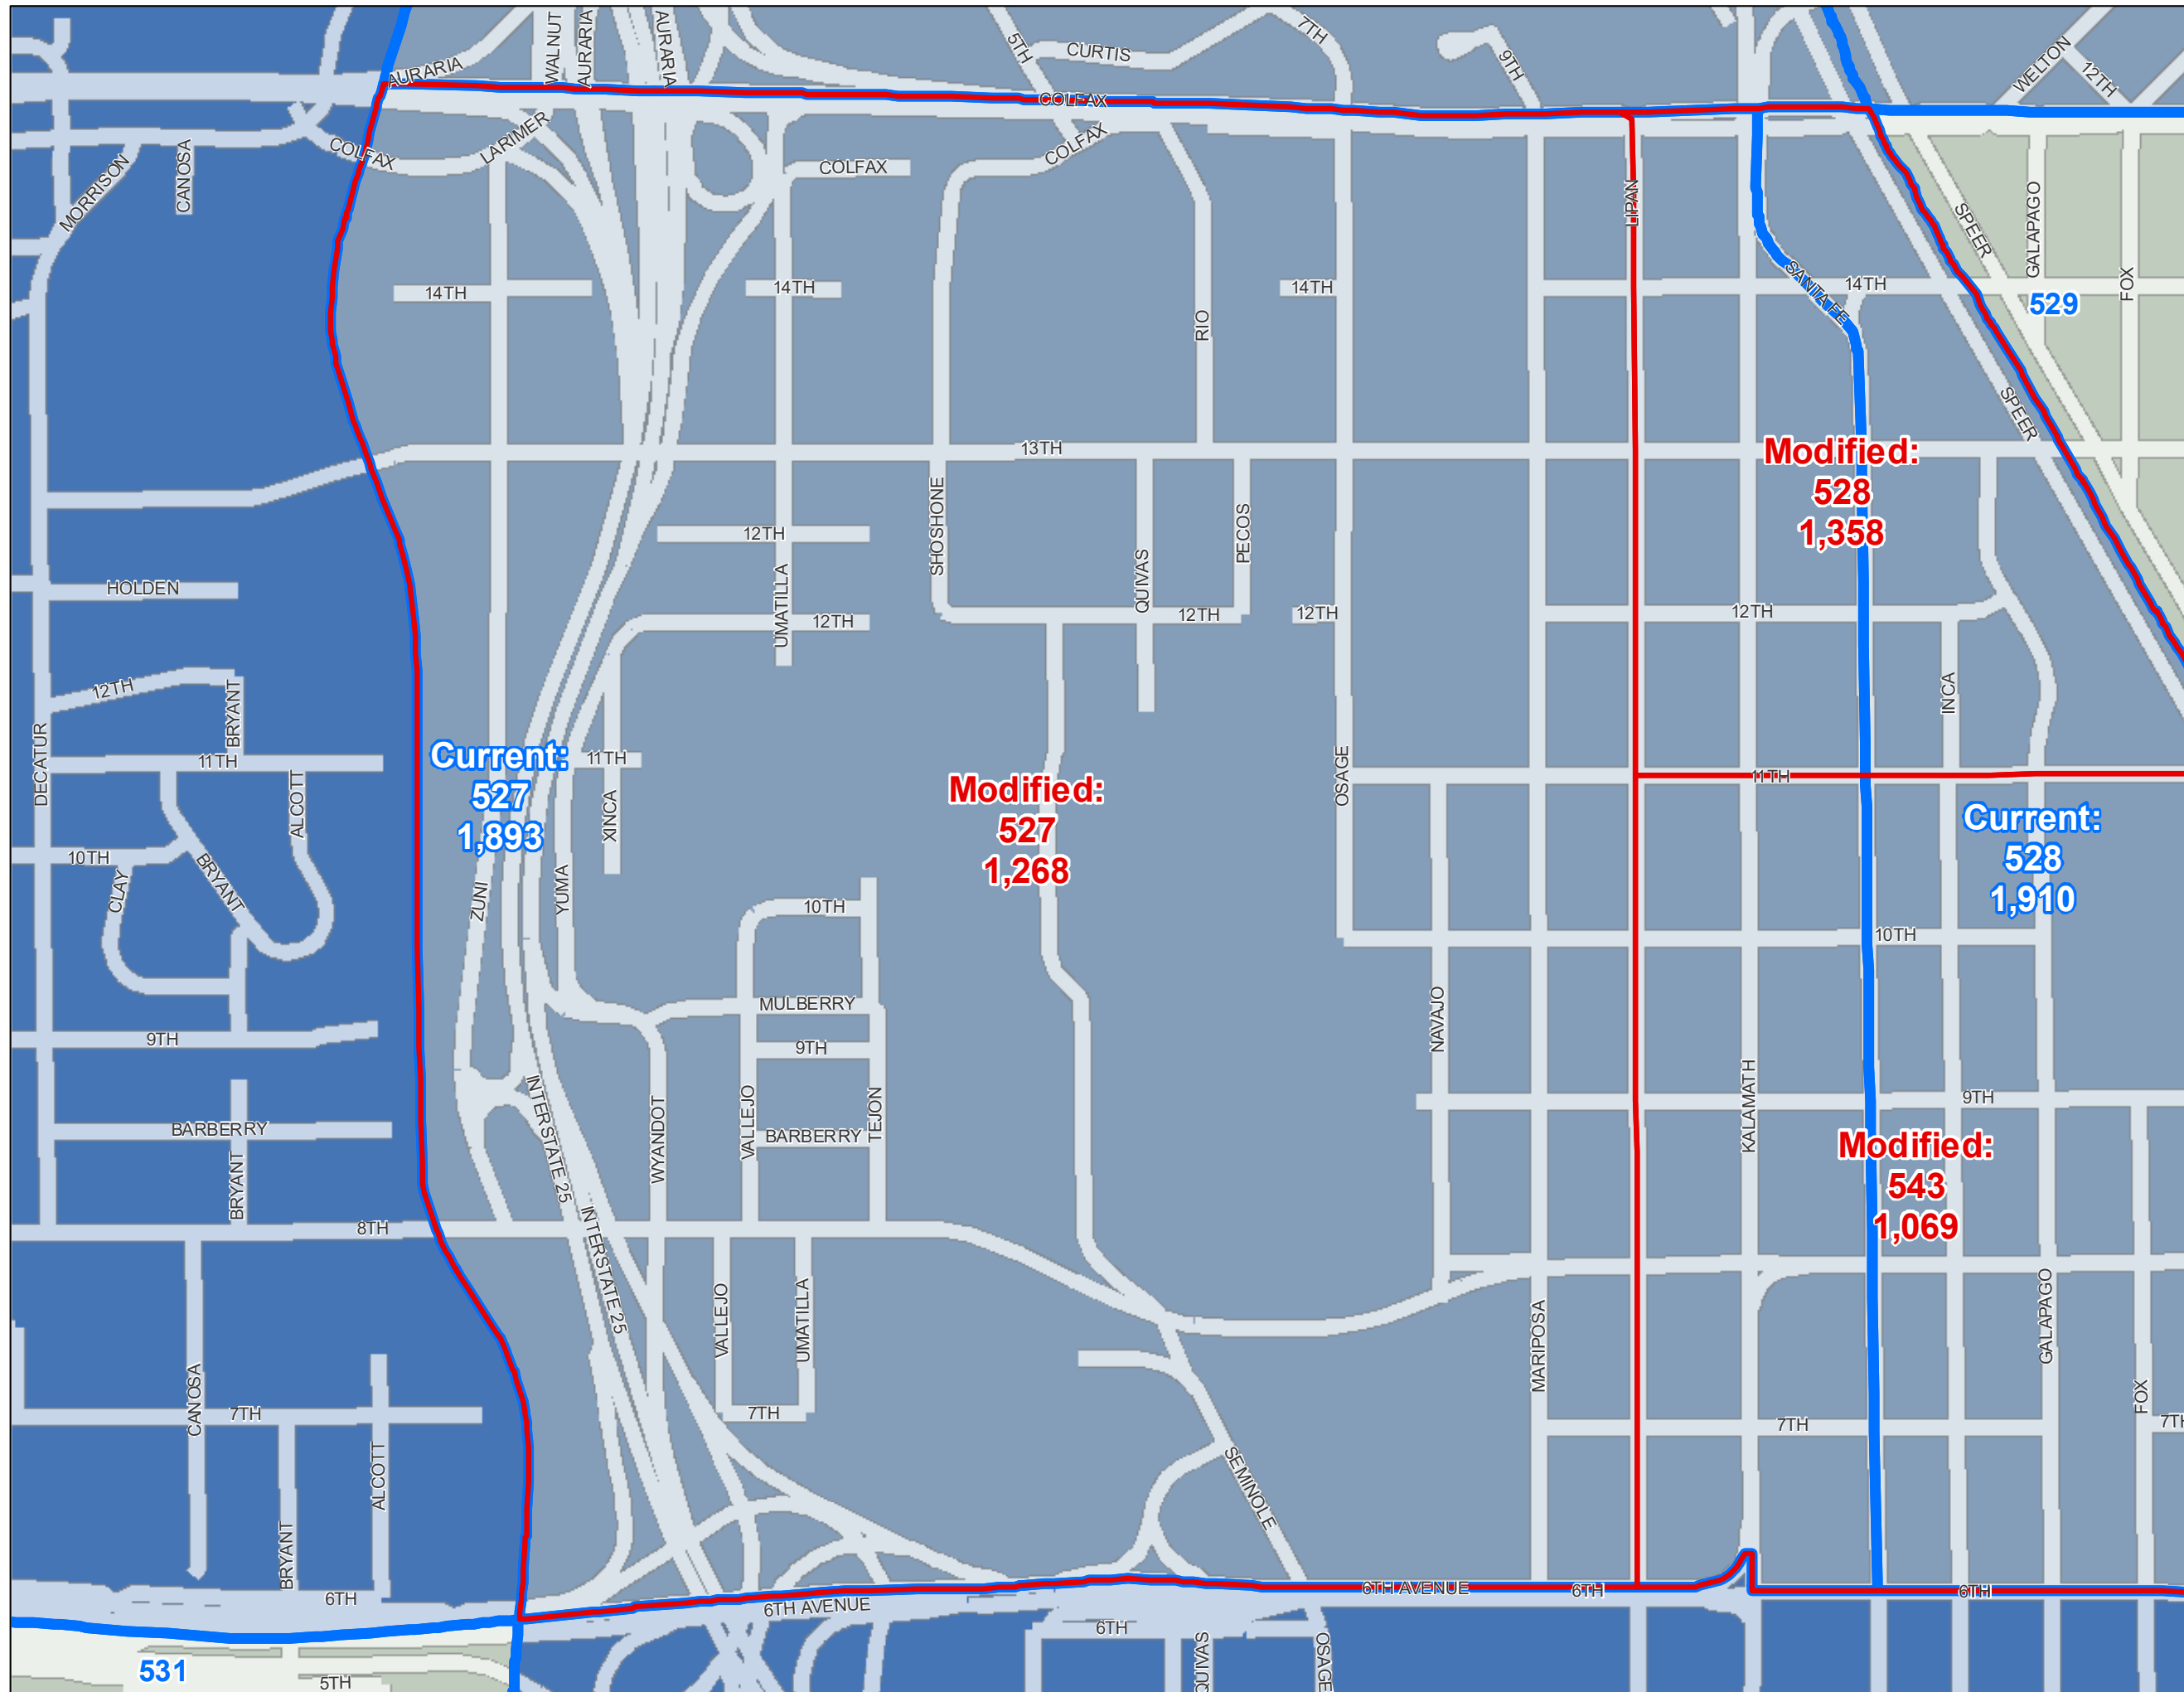

Denver Elections Division
Reprecincting Plan

Current Precinct: 527

Modified Precinct	Active
527	- 1,268
528	- 1,358
543	- 1,069

- Precincts - Modified
- Precincts - Current
- Streets

Active Voters

Data: December 21, 2017
Original Precinct 744 only