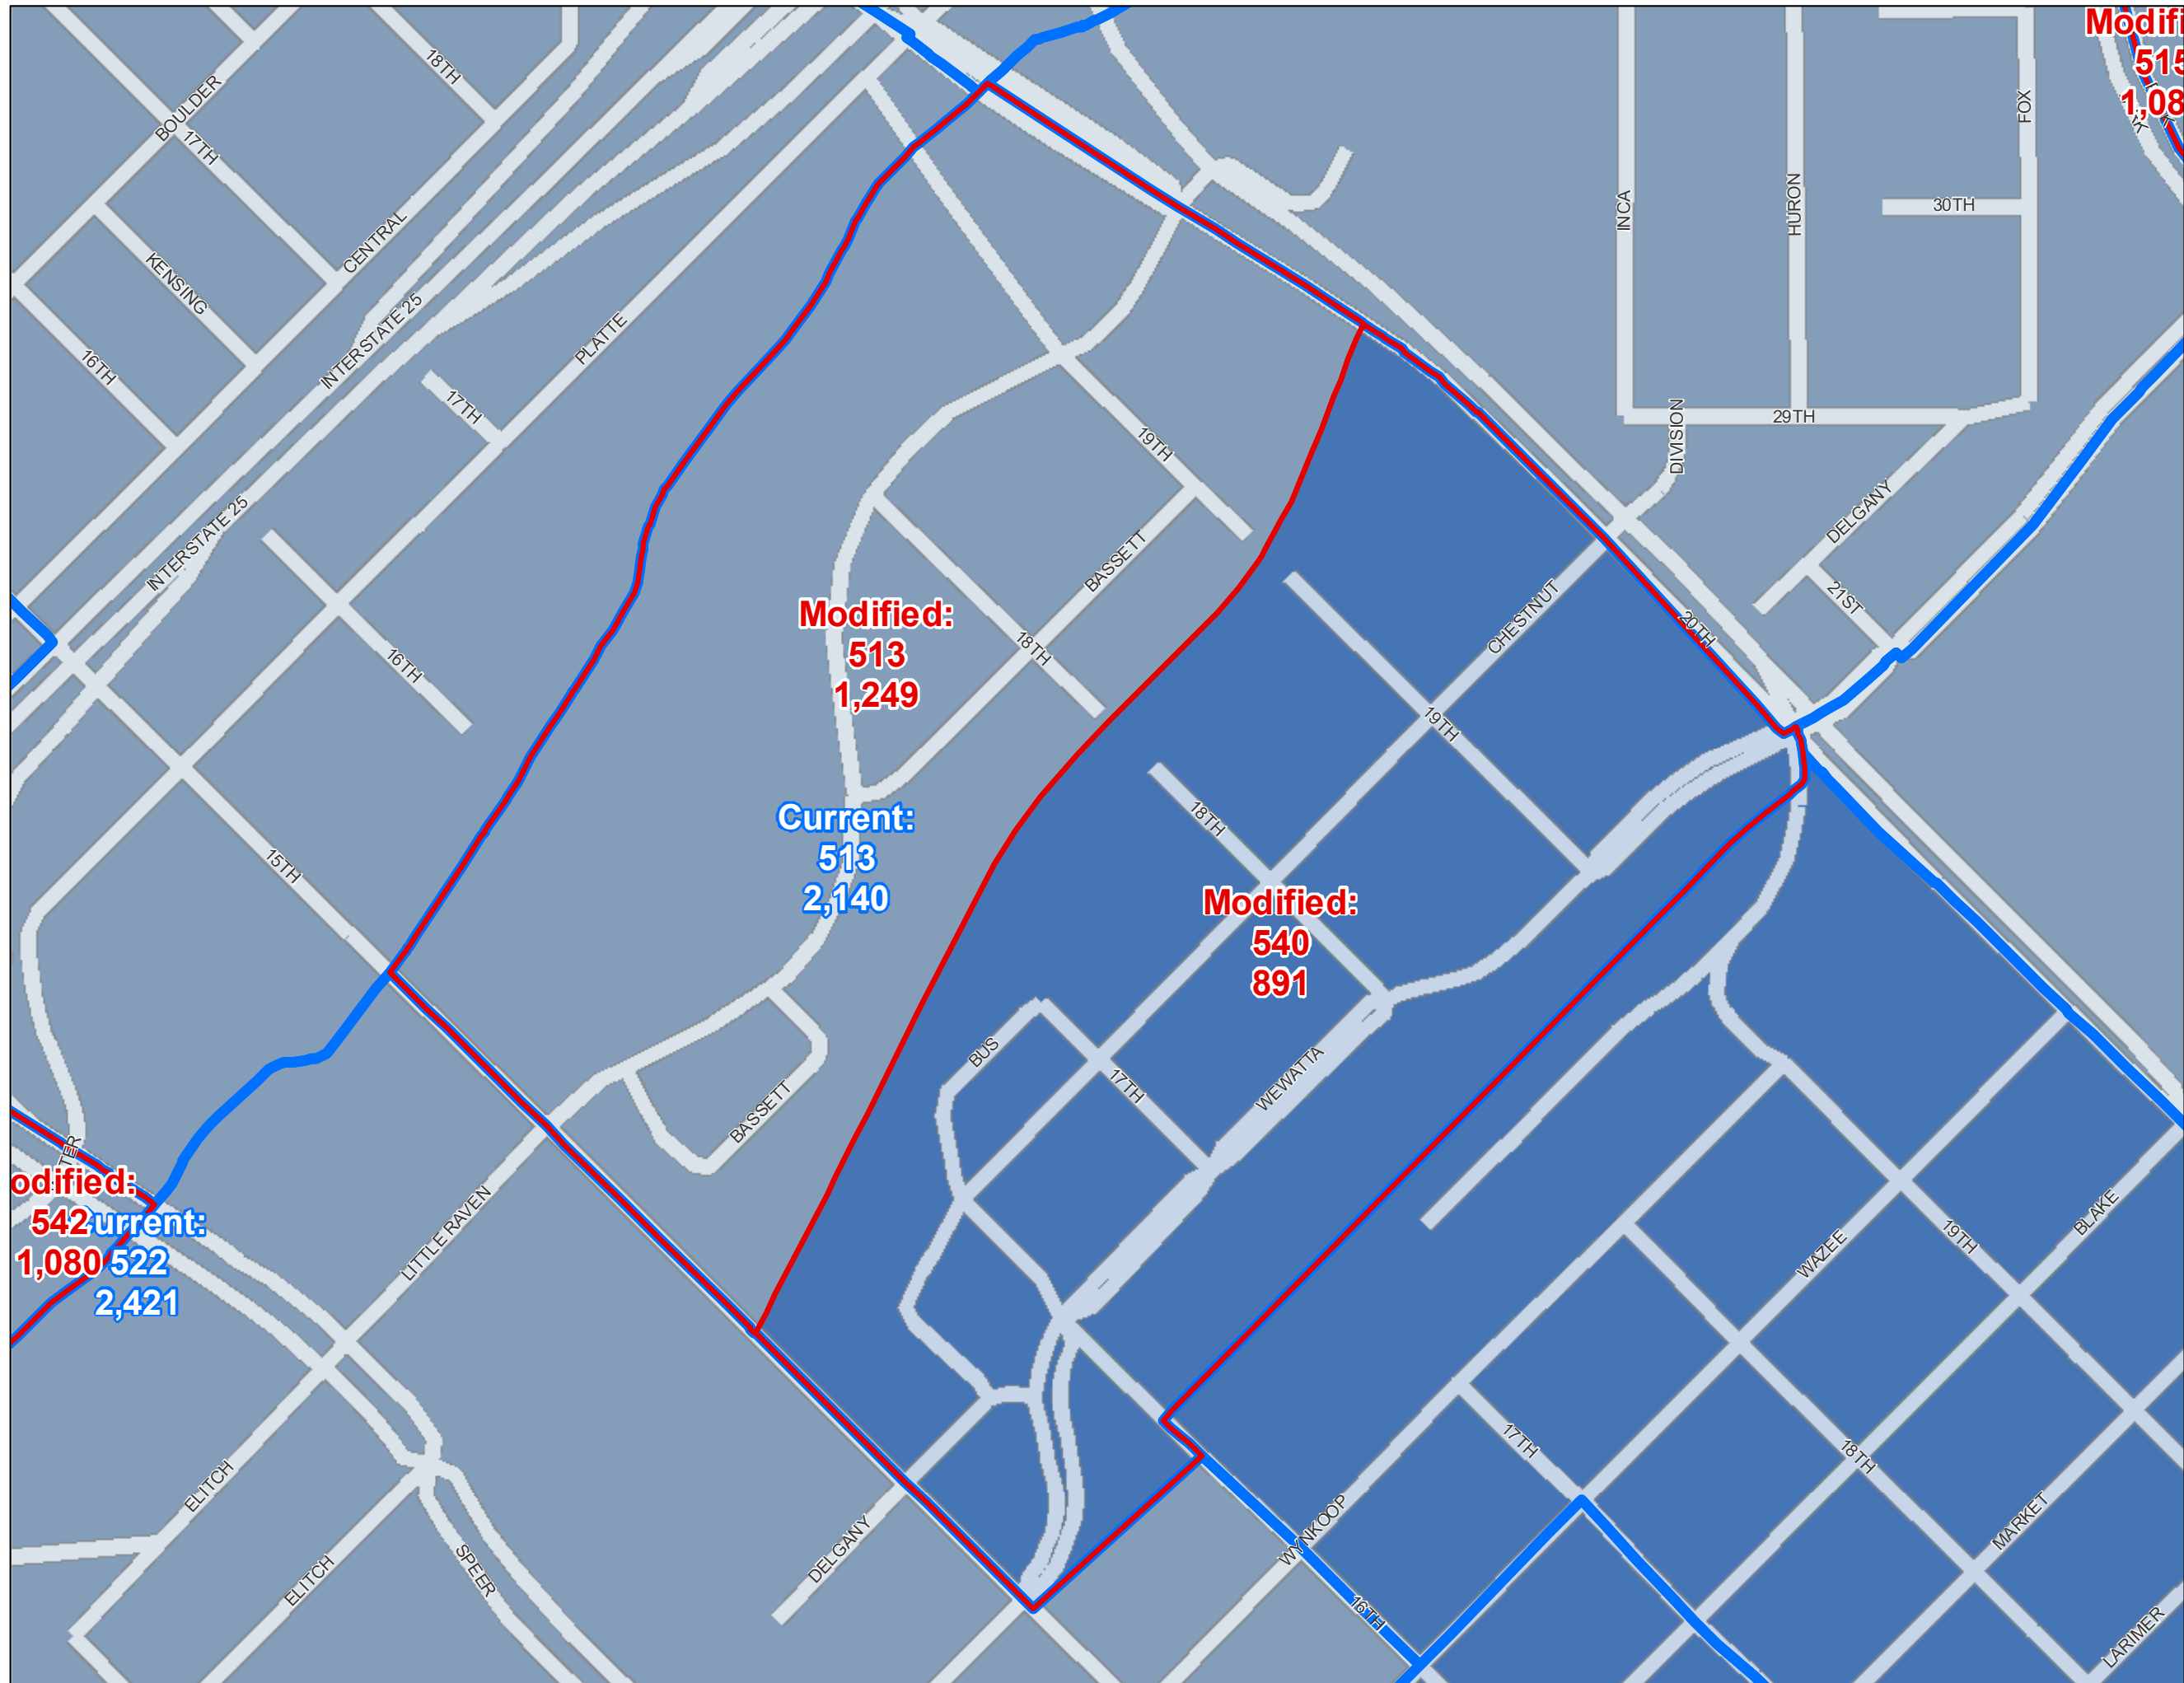

Denver Elections Division
Reprecincting Plan

Current Precinct: 513

Modified	
Precinct	Active
513	- 1,249
540	- 891

- Precincts - Modified
- Precincts - Current
- Streets

Active Voters

Data: December 21, 2017
Original Precinct 744 only