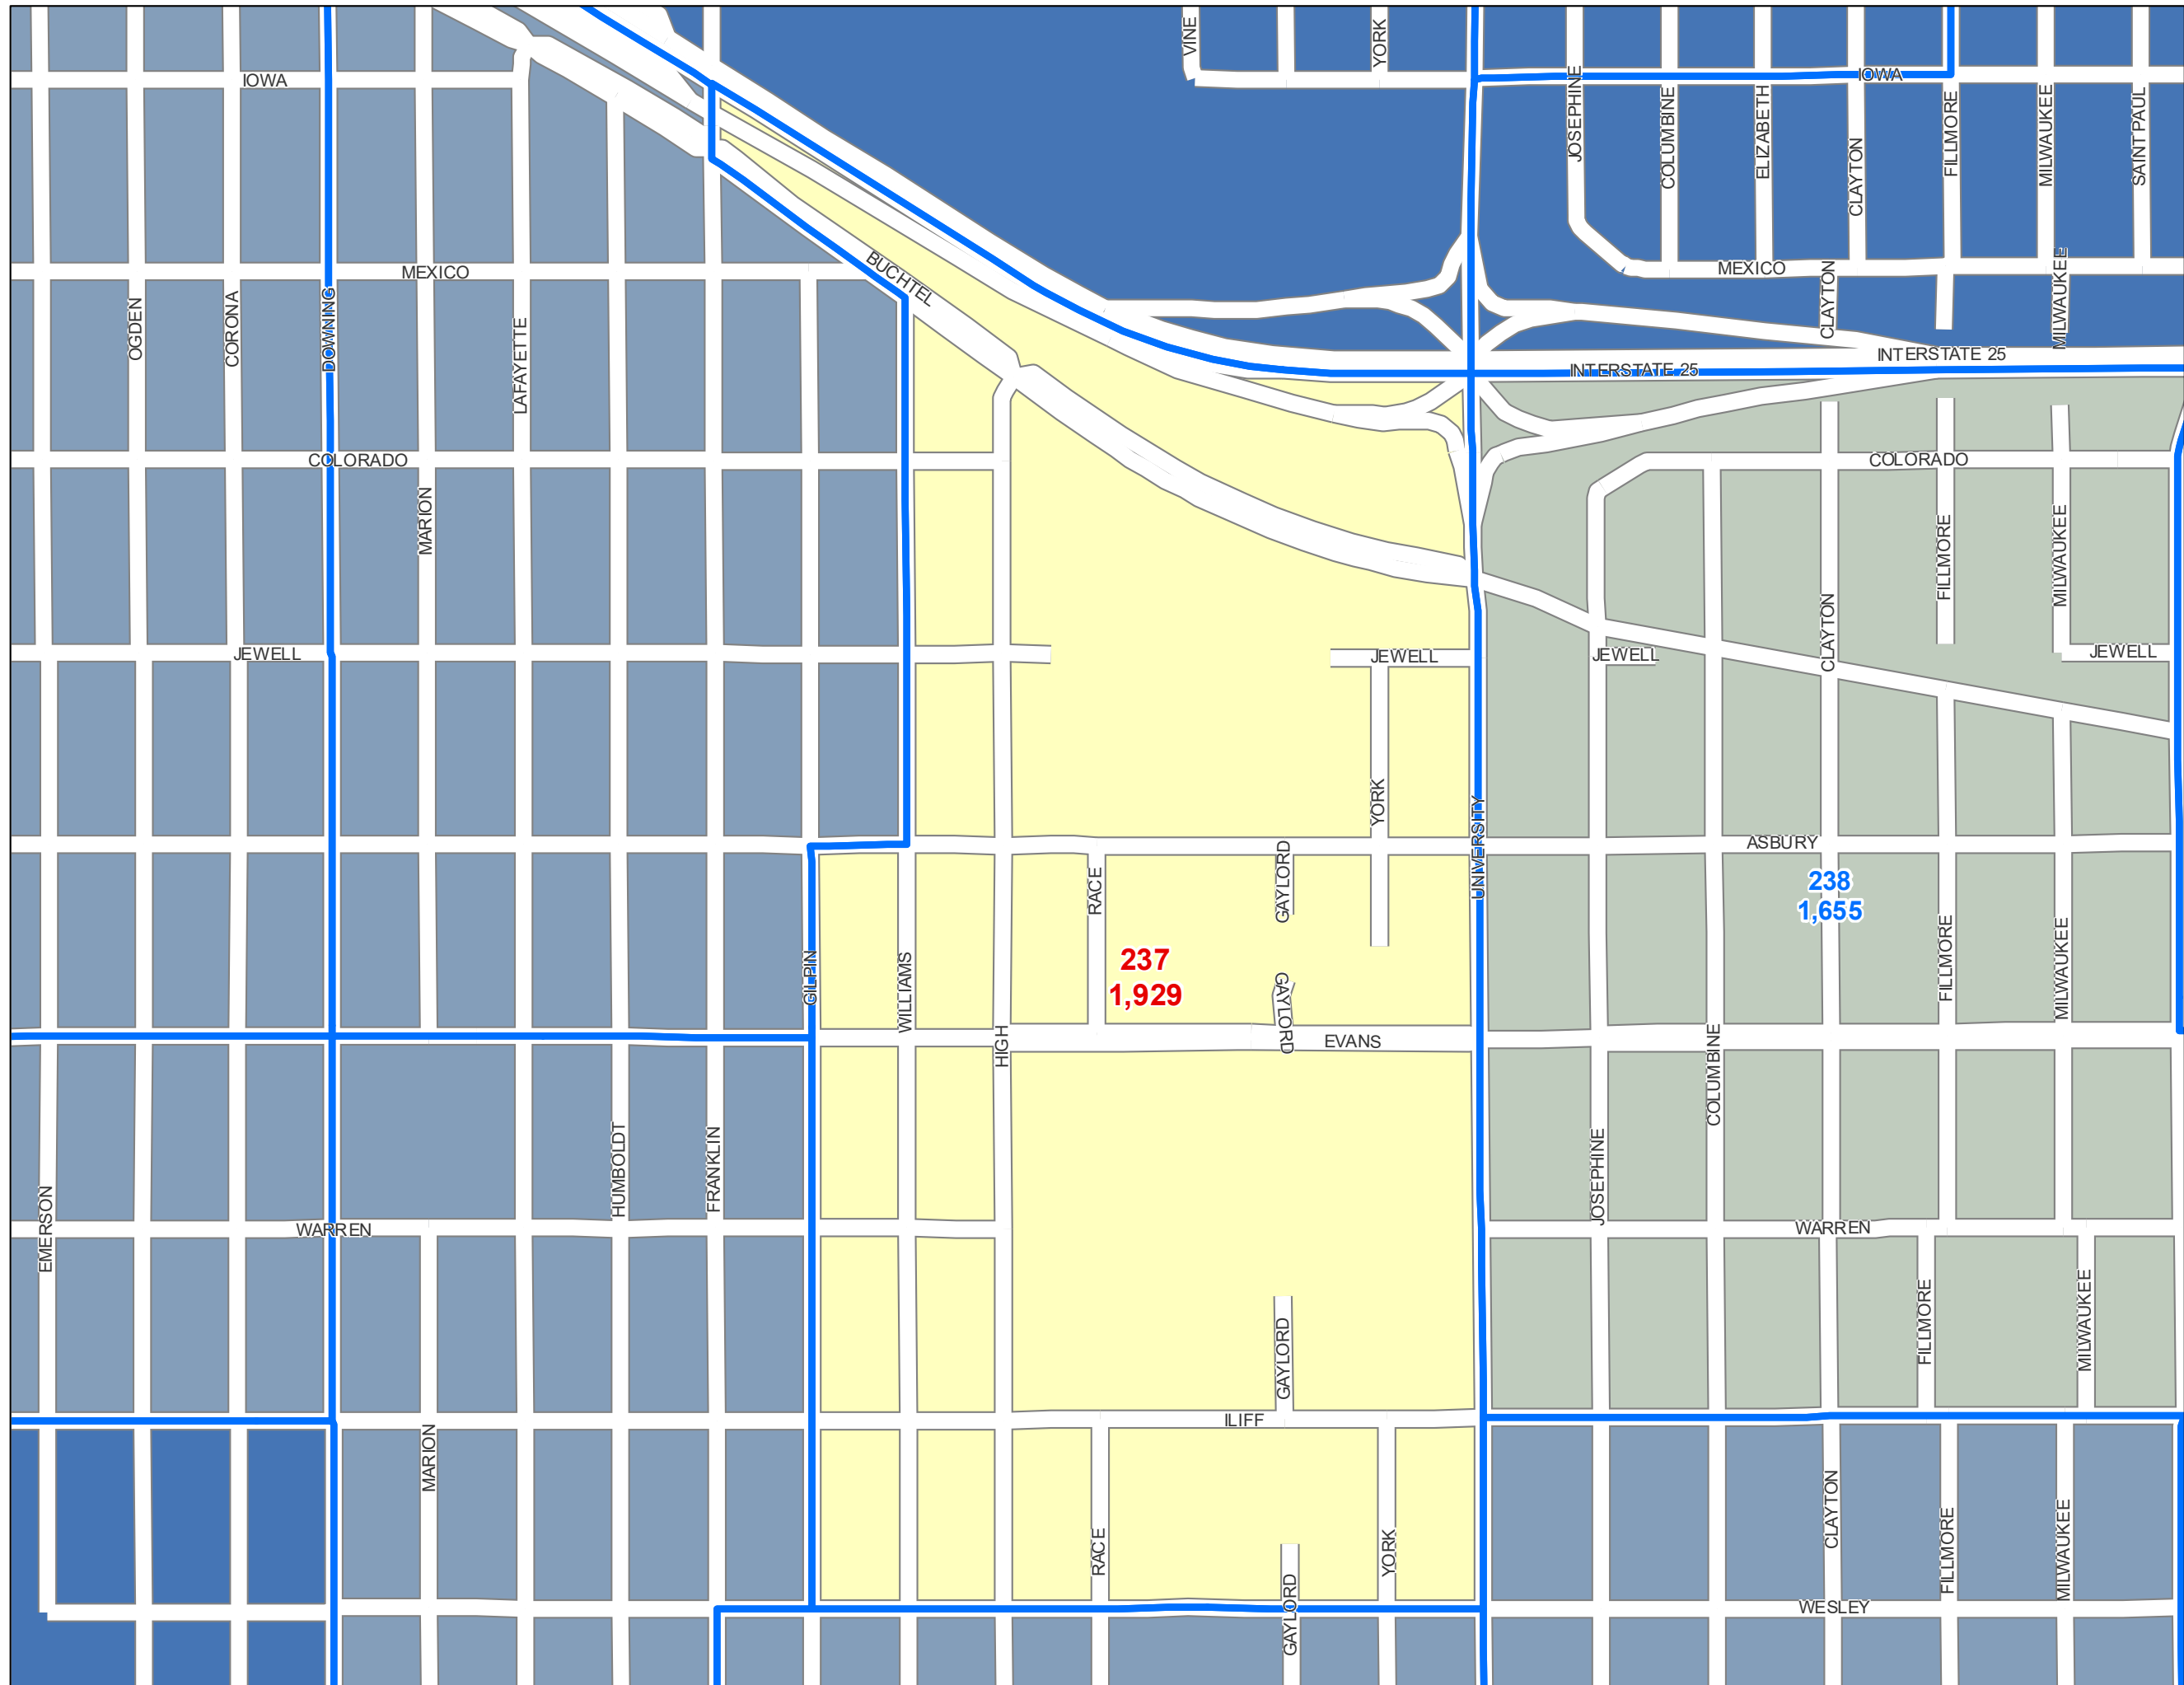

Streets

Data: October 16, 2017

Denver Elections Division

Reprecincting Plan

Current Precinct: 237

Modified Precinct	Active
237	- 1,768
236	- 1,049
243	- 1,231

- Precincts - Modified
- Precincts - Current
- Streets