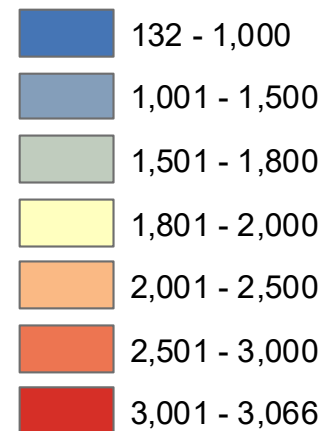

Precinct Population

Active: 2,421

Inactive: 346

Total: 2,767

Active Voters

- 122 - 1,000
- 1,001 - 1,500
- 1,501 - 1,800
- 1,801 - 2,000
- 2,001 - 2,500
- 2,501 - 3,000
- 3,001 - 3,066

Streets

Data: October 16, 2017

Denver Elections Division

Reprecincting Plan

Current Precinct: 522

Modified	
Precinct	Active
522	- 1,341
542	- 1,080

Precincts - Modified

Precincts - Current

Streets

Active Voters

Data: December 21, 2017
Original Precinct 744 only

Denver Elections Division

Precinct: 527

Precinct Population

Active: 1,893

Inactive: 493

Total: 2,386

Active Voters