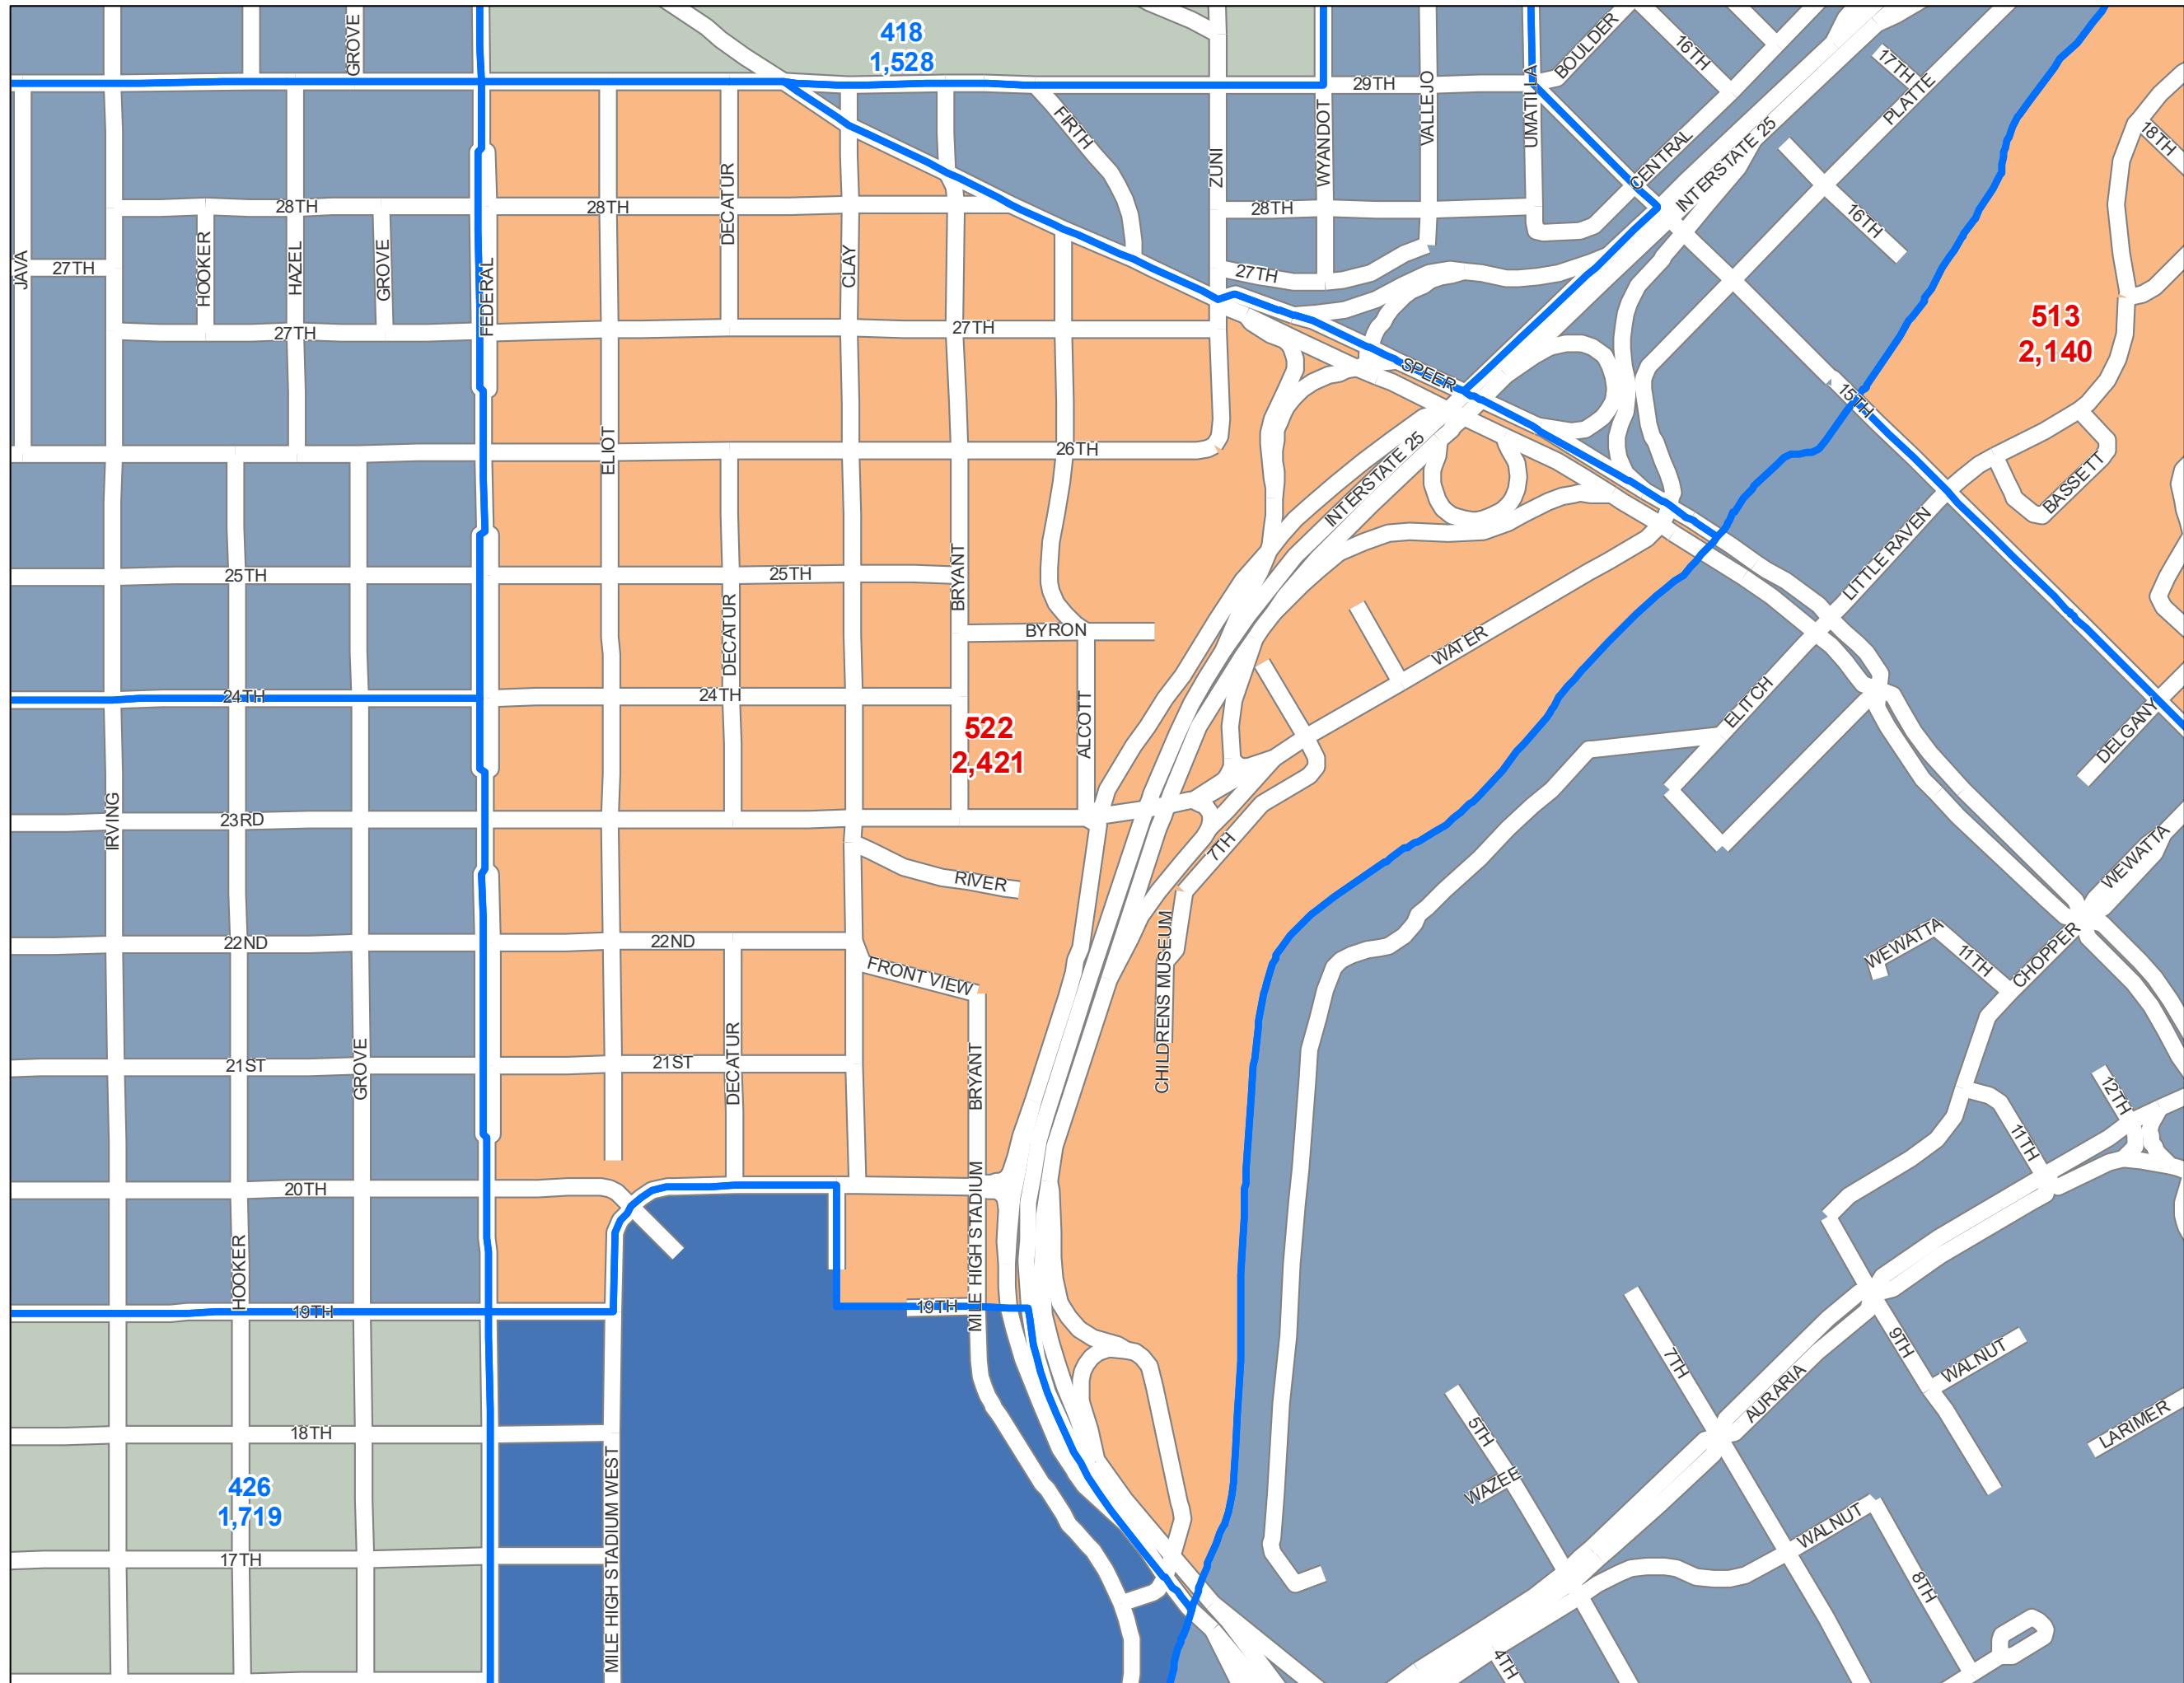

Denver Elections Division

Reprecincting Plan

Current Precinct: 522

Modified	
Precinct	Active
522	- 1,341
542	- 1,080

Precincts - Modified

Precincts - Current

Streets

Active Voters