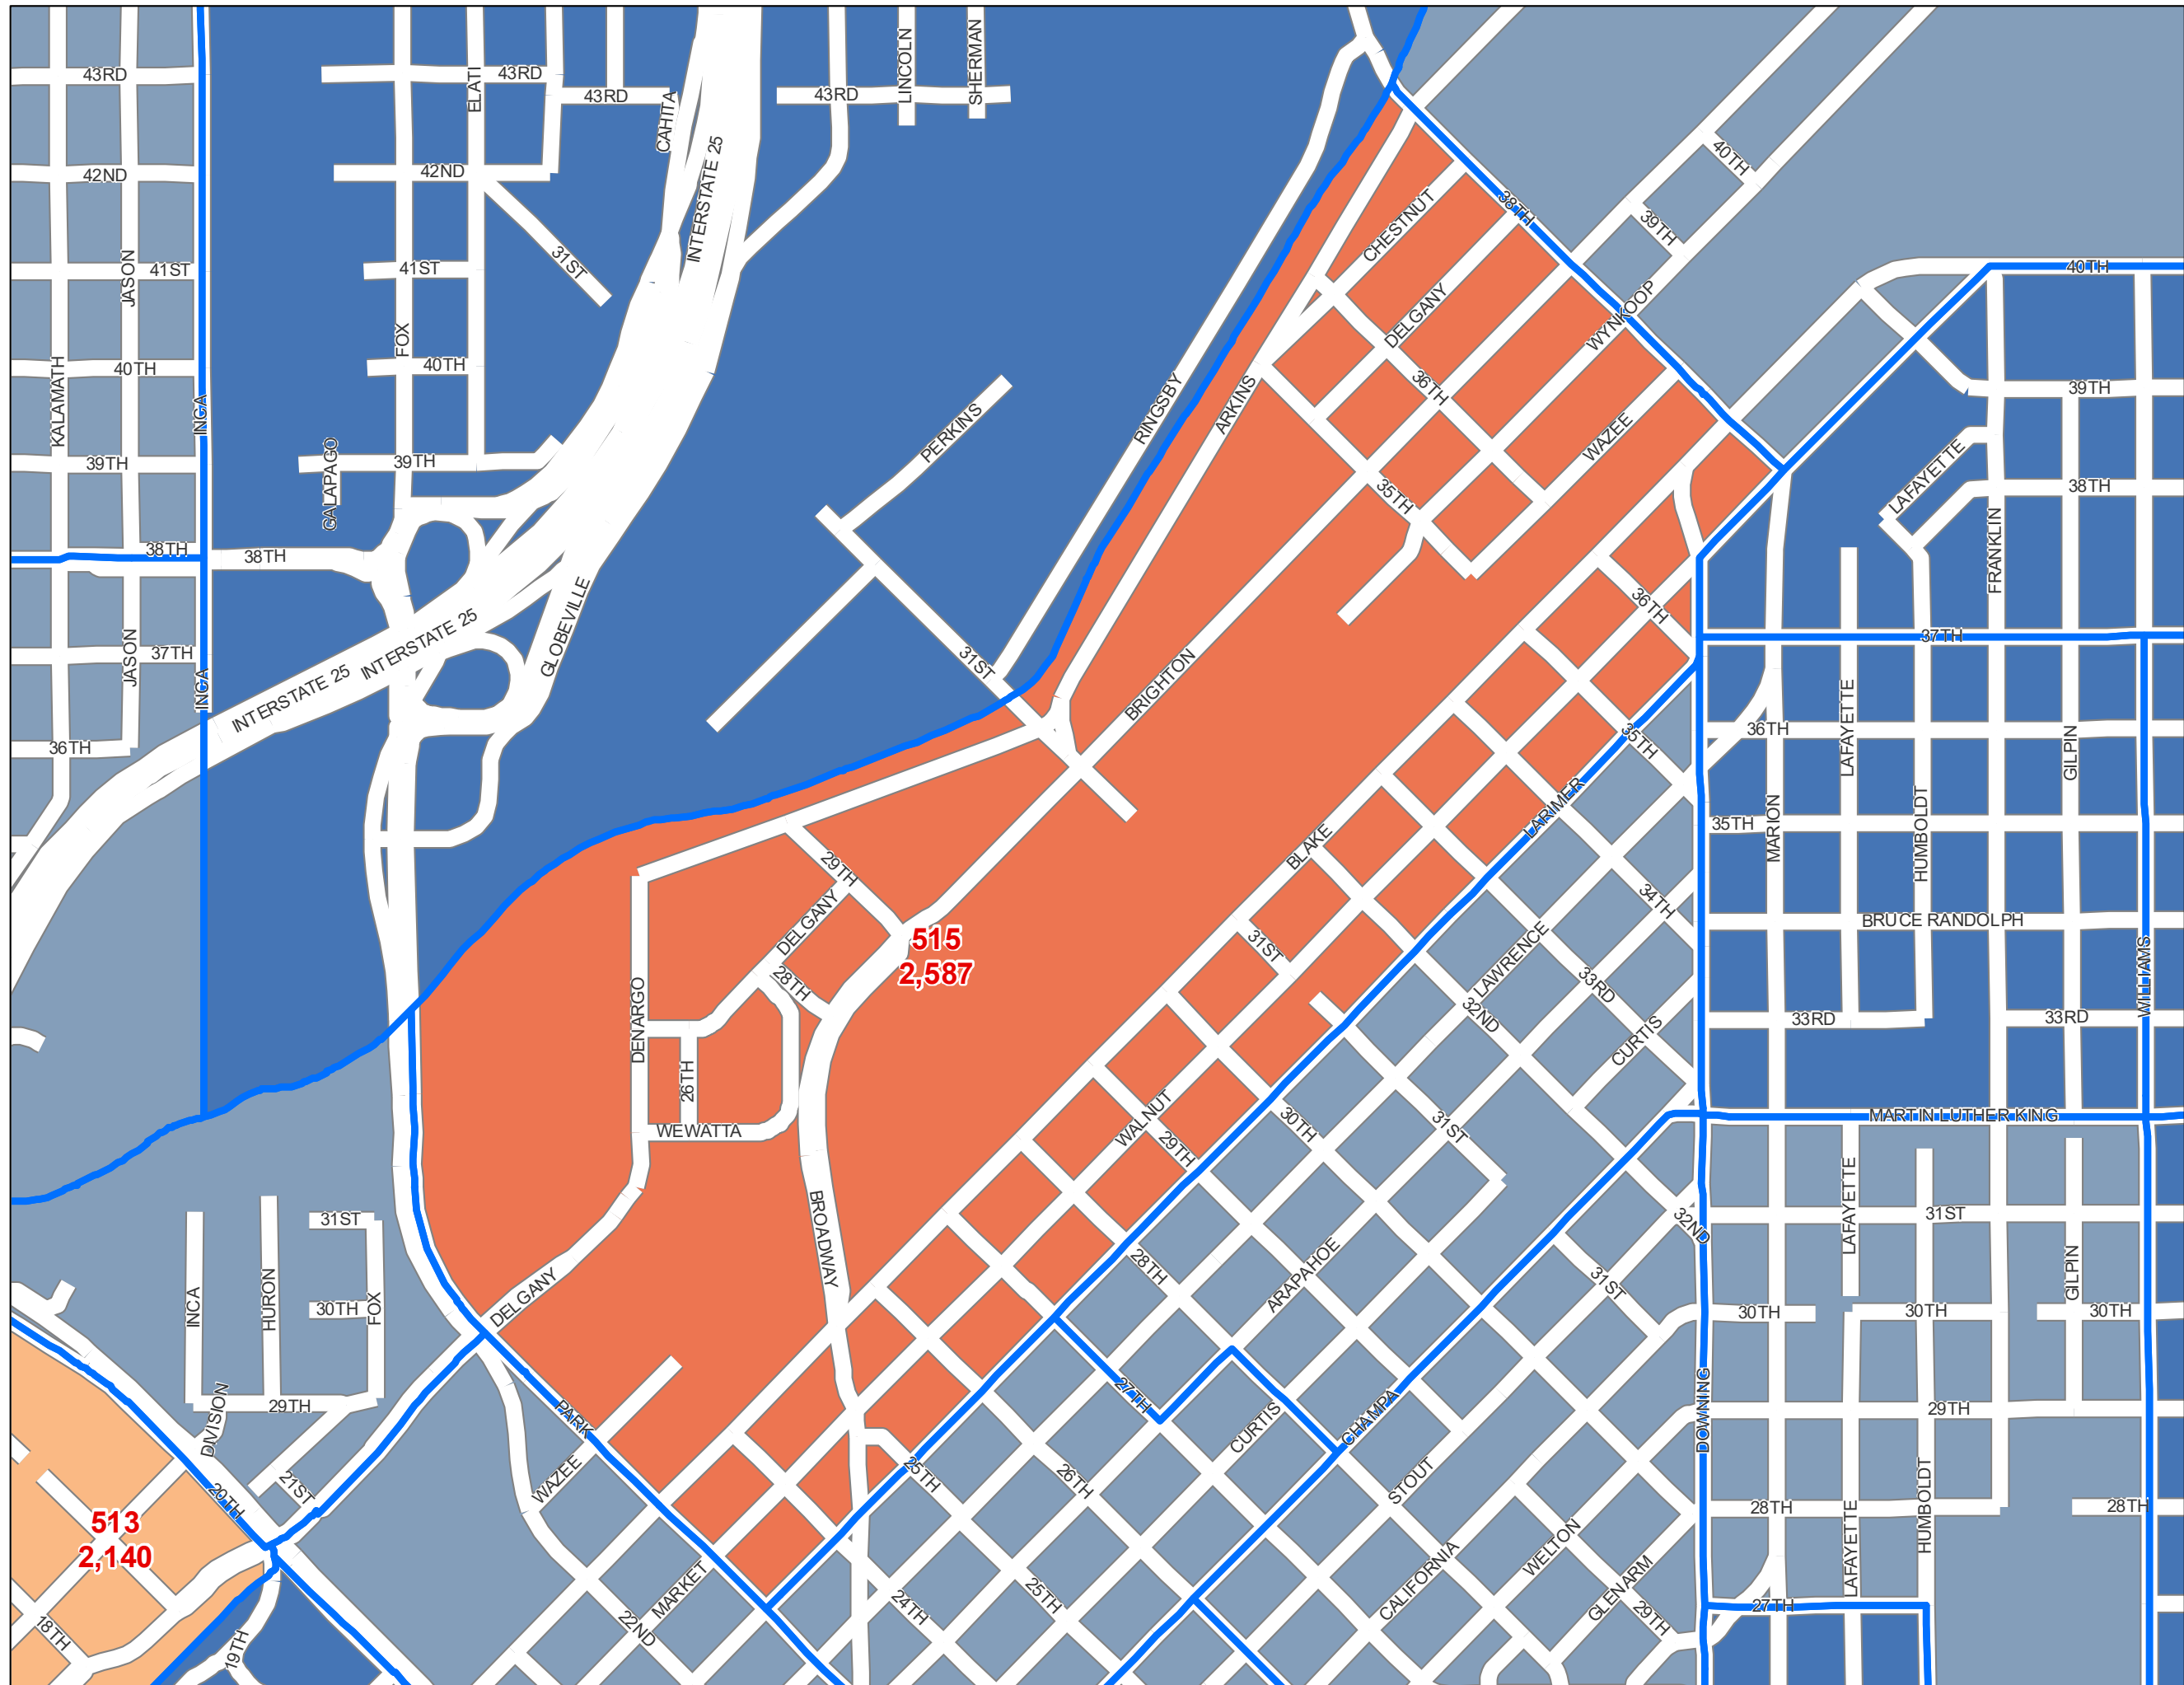

Streets

Data: October 16, 2017

Denver Elections Division

Reprecincting Plan

Current Precinct: 515

Modified	
Precinct	Active
515	- 1,085
541	- 1,502

Precincts - Modified

Precincts - Current