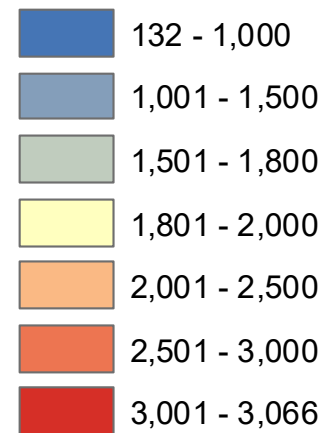

Active: 1,858
Inactive: 241
Total: 2,099

Active Voters

- 122 - 1,000
- 1,001 - 1,500
- 1,501 - 1,800
- 1,801 - 2,000
- 2,001 - 2,500
- 2,501 - 3,000
- 3,001 - 3,066

Streets

Data: October 16, 2017

Denver Elections Division

Reprecincting Plan

Current Precinct: 218

Modified	
Precinct	Active
218	- 906
251	- 952

Precincts - Modified

Precincts - Current

Streets

Active Voters

Data: December 21, 2017
Original Precinct 744 only

Denver Elections Division

Precinct: 237

Precinct Population

Active: 1,929

Inactive: 618

Total: 2,547

Active Voters

- 122 - 1,000
- 1,001 - 1,500
- 1,501 - 1,800
- 1,801 - 2,000
- 2,001 - 2,500
- 2,501 - 3,000
- 3,001 - 3,066