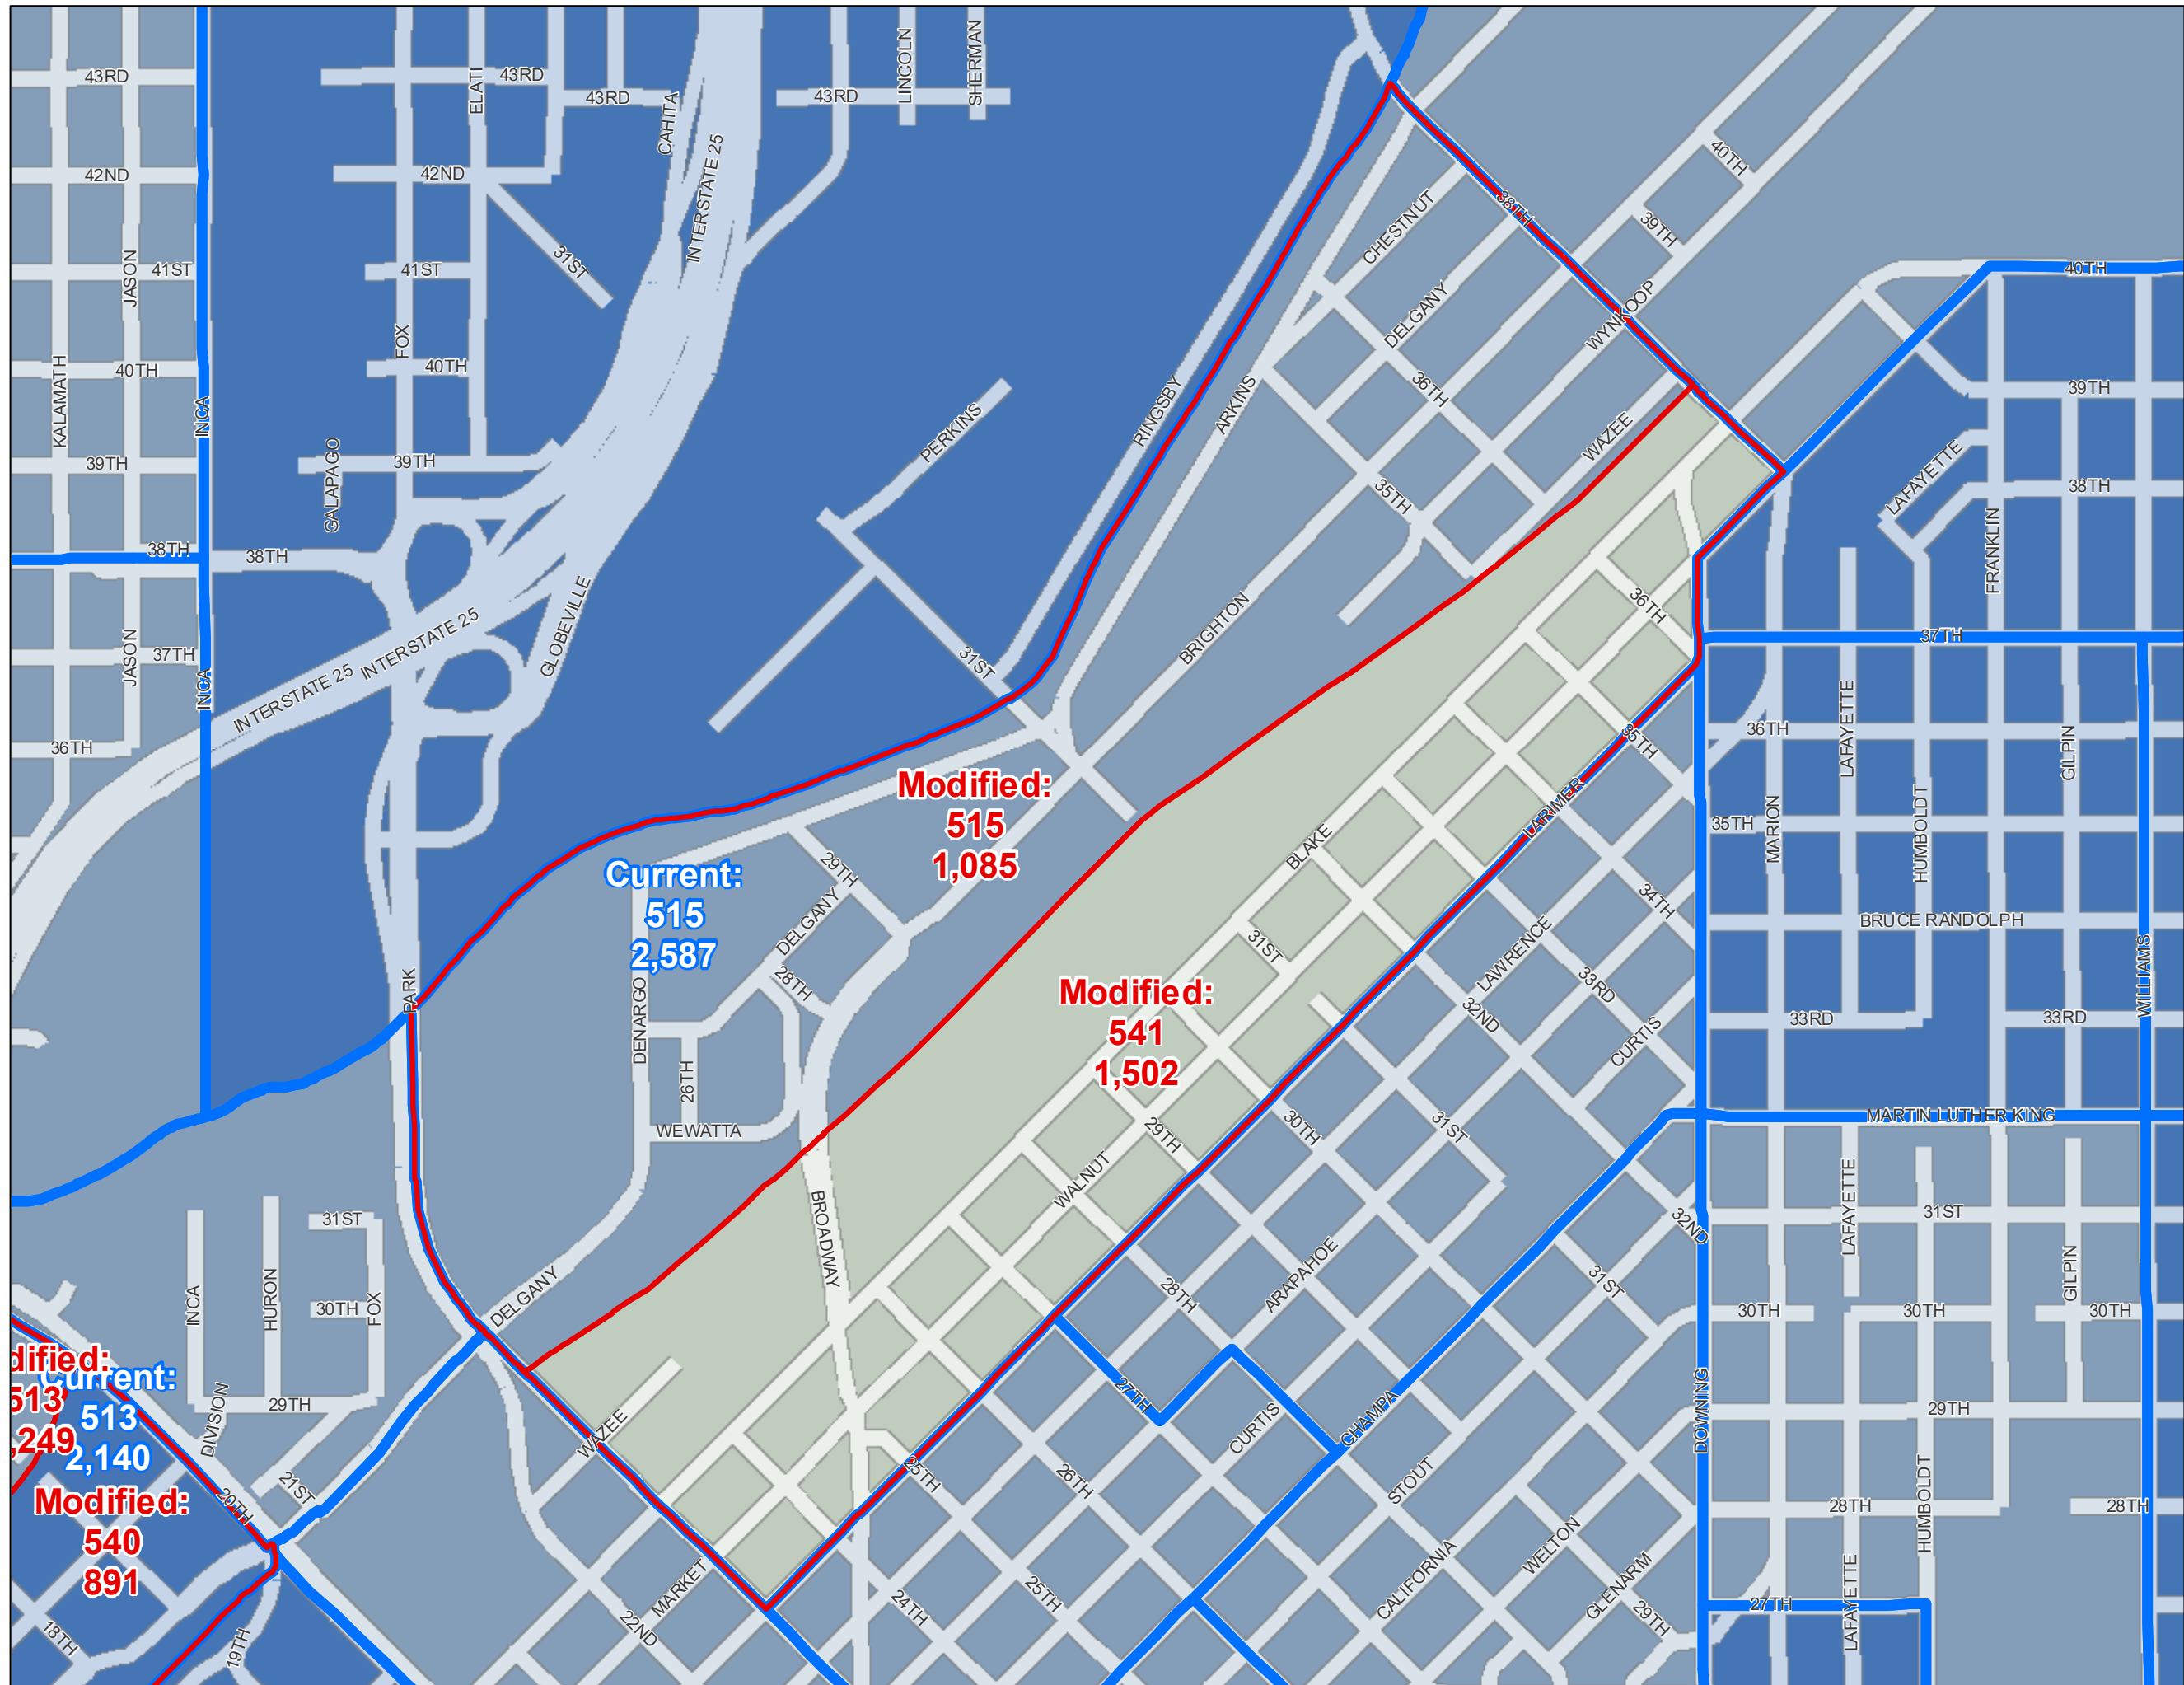

Denver Elections Division

Reprecincting Plan

Current Precinct: 515

Modified	
Precinct	Active
515	- 1,085
541	- 1,502

Precincts - Modified

Precincts - Current

Streets

Active Voters

	132 - 1,000
	1,001 - 1,500
	1,501 - 1,800
	1,801 - 2,000
	2,001 - 2,500
	2,501 - 3,000
	3,001 - 3,066

Data: December 21, 2017
Original Precinct 744 only