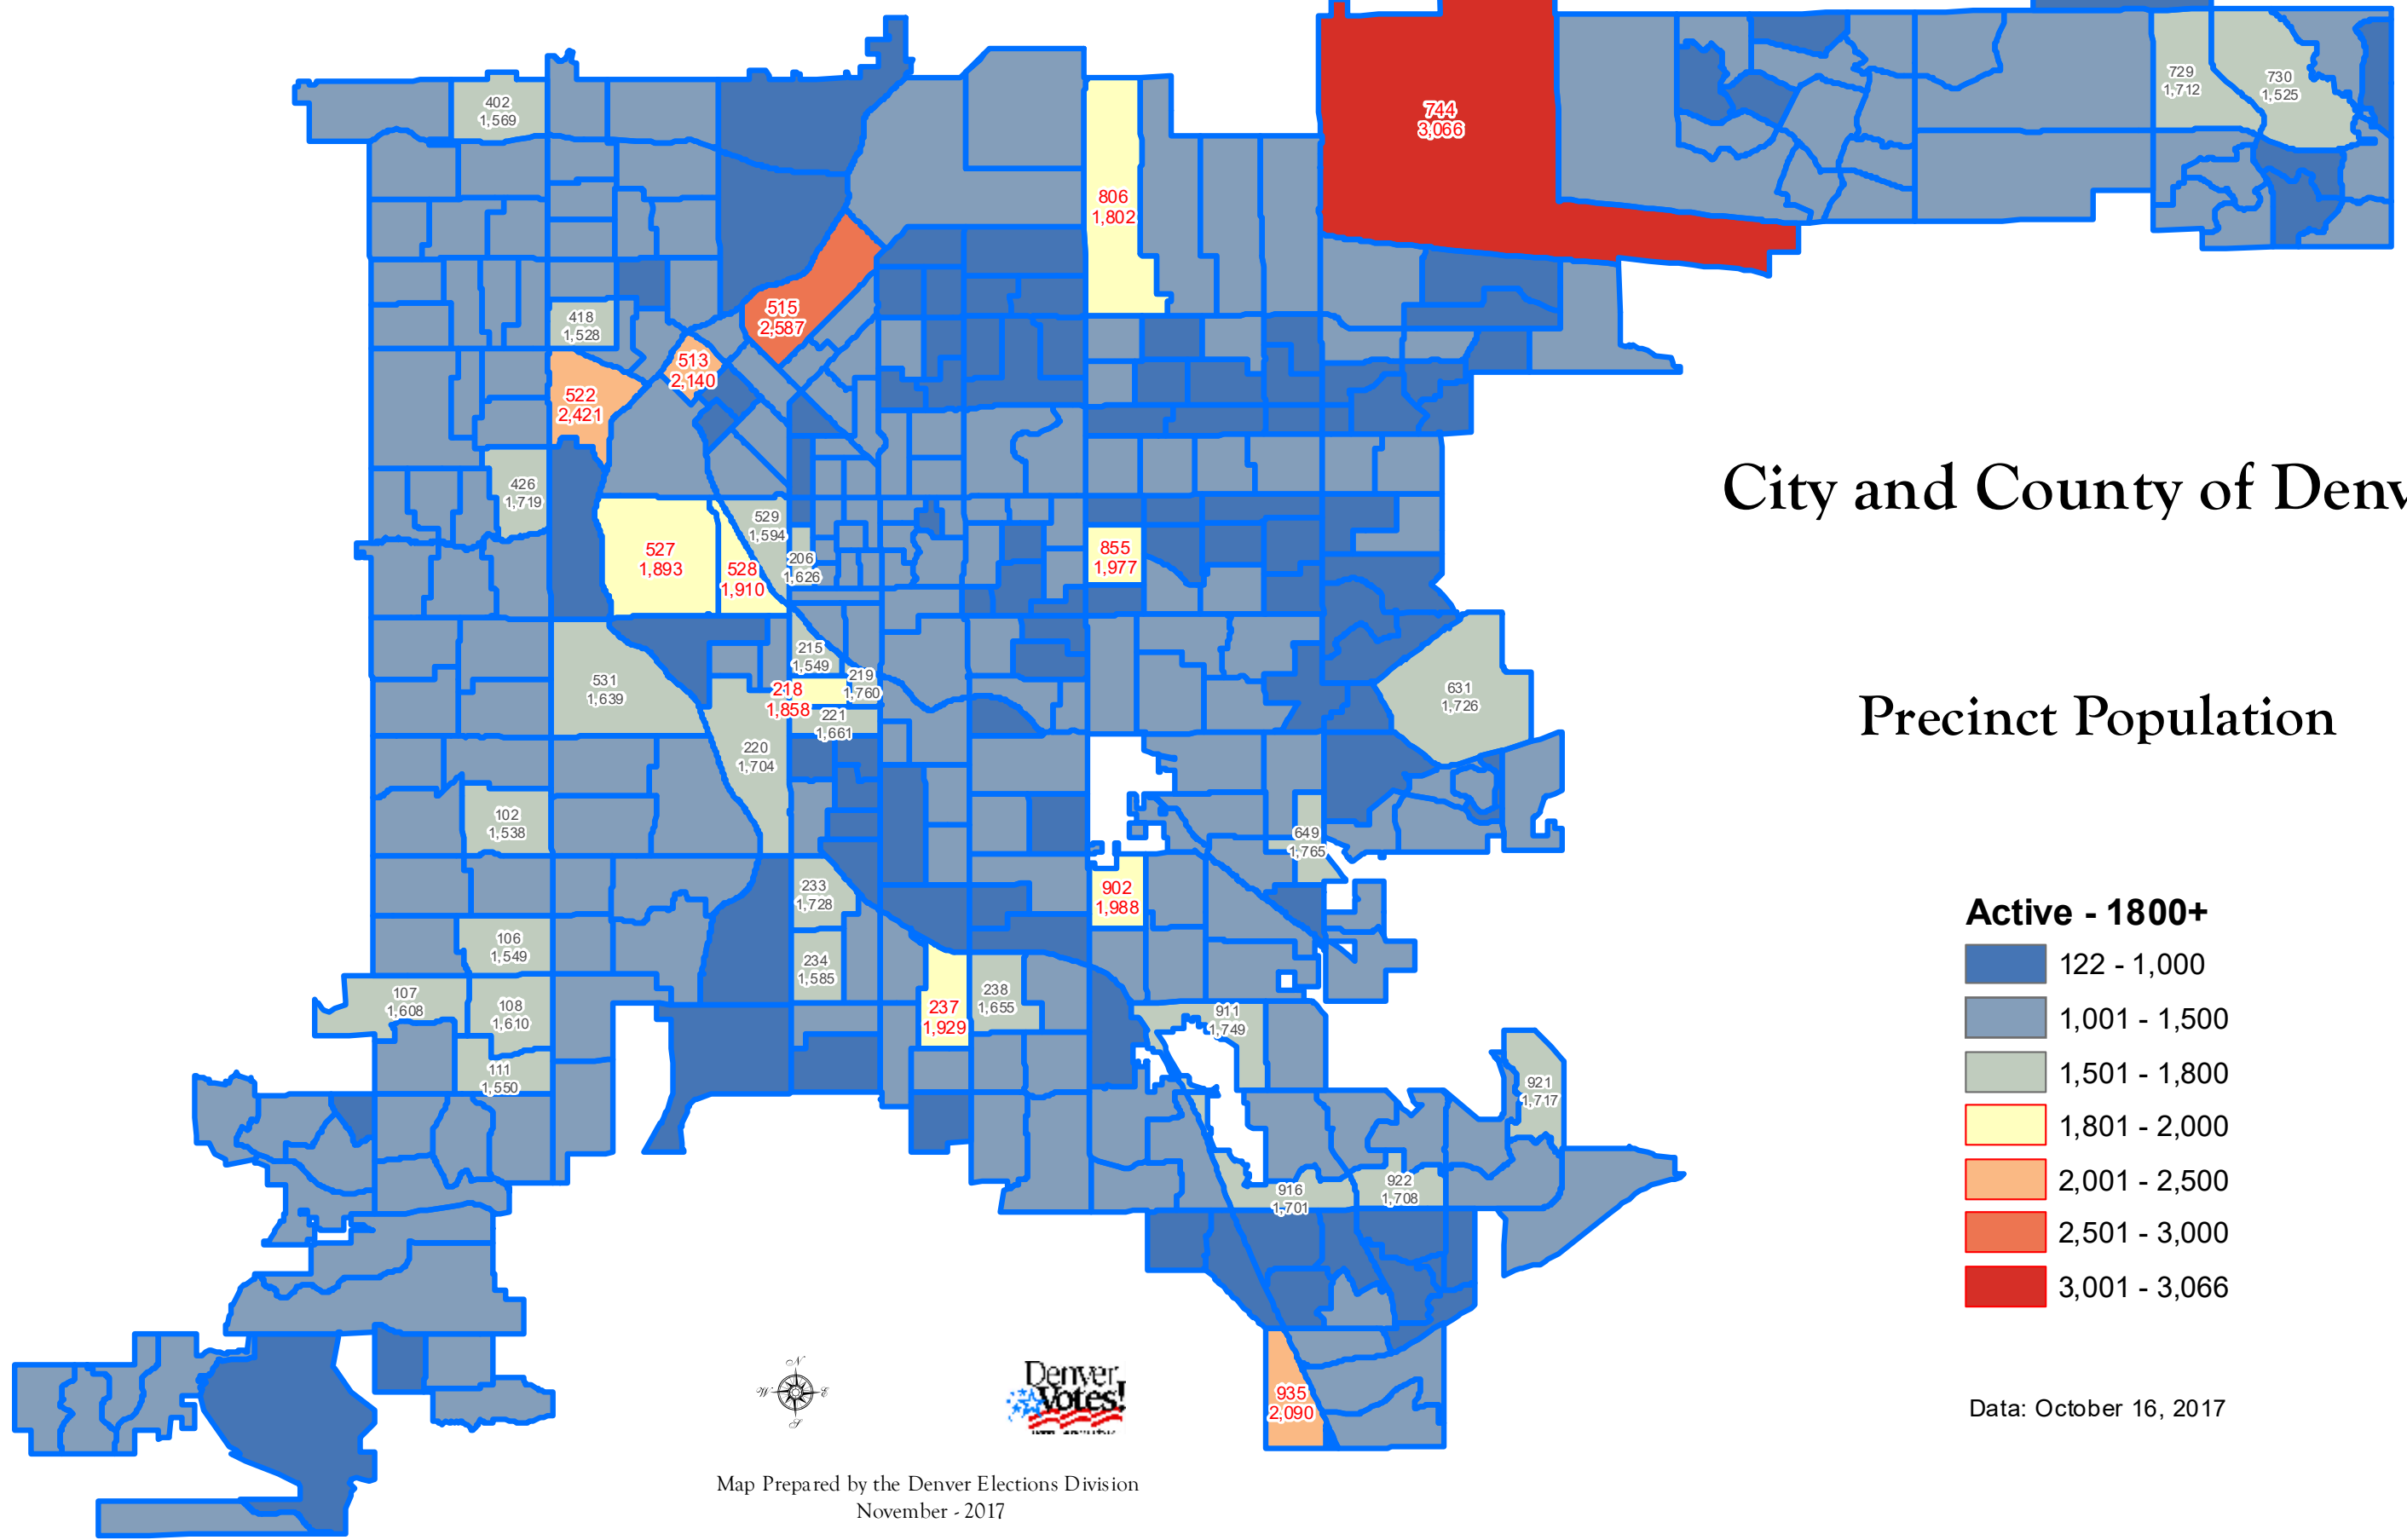

Denver Elections Division

City and County of Denver

Precinct Population

Data: October 16, 2017

Map Prepared by the Denver Elections Division
November - 2017

Denver Elections Division

City and County of Denver

Reprecincting Plan

-  Precincts - Modified
-  Precincts - Current

Map Prepared by the Denver Elections Division
December - 2017

Data: October 16, 2017

Denver Elections Division

Precinct: 218

Precinct Population