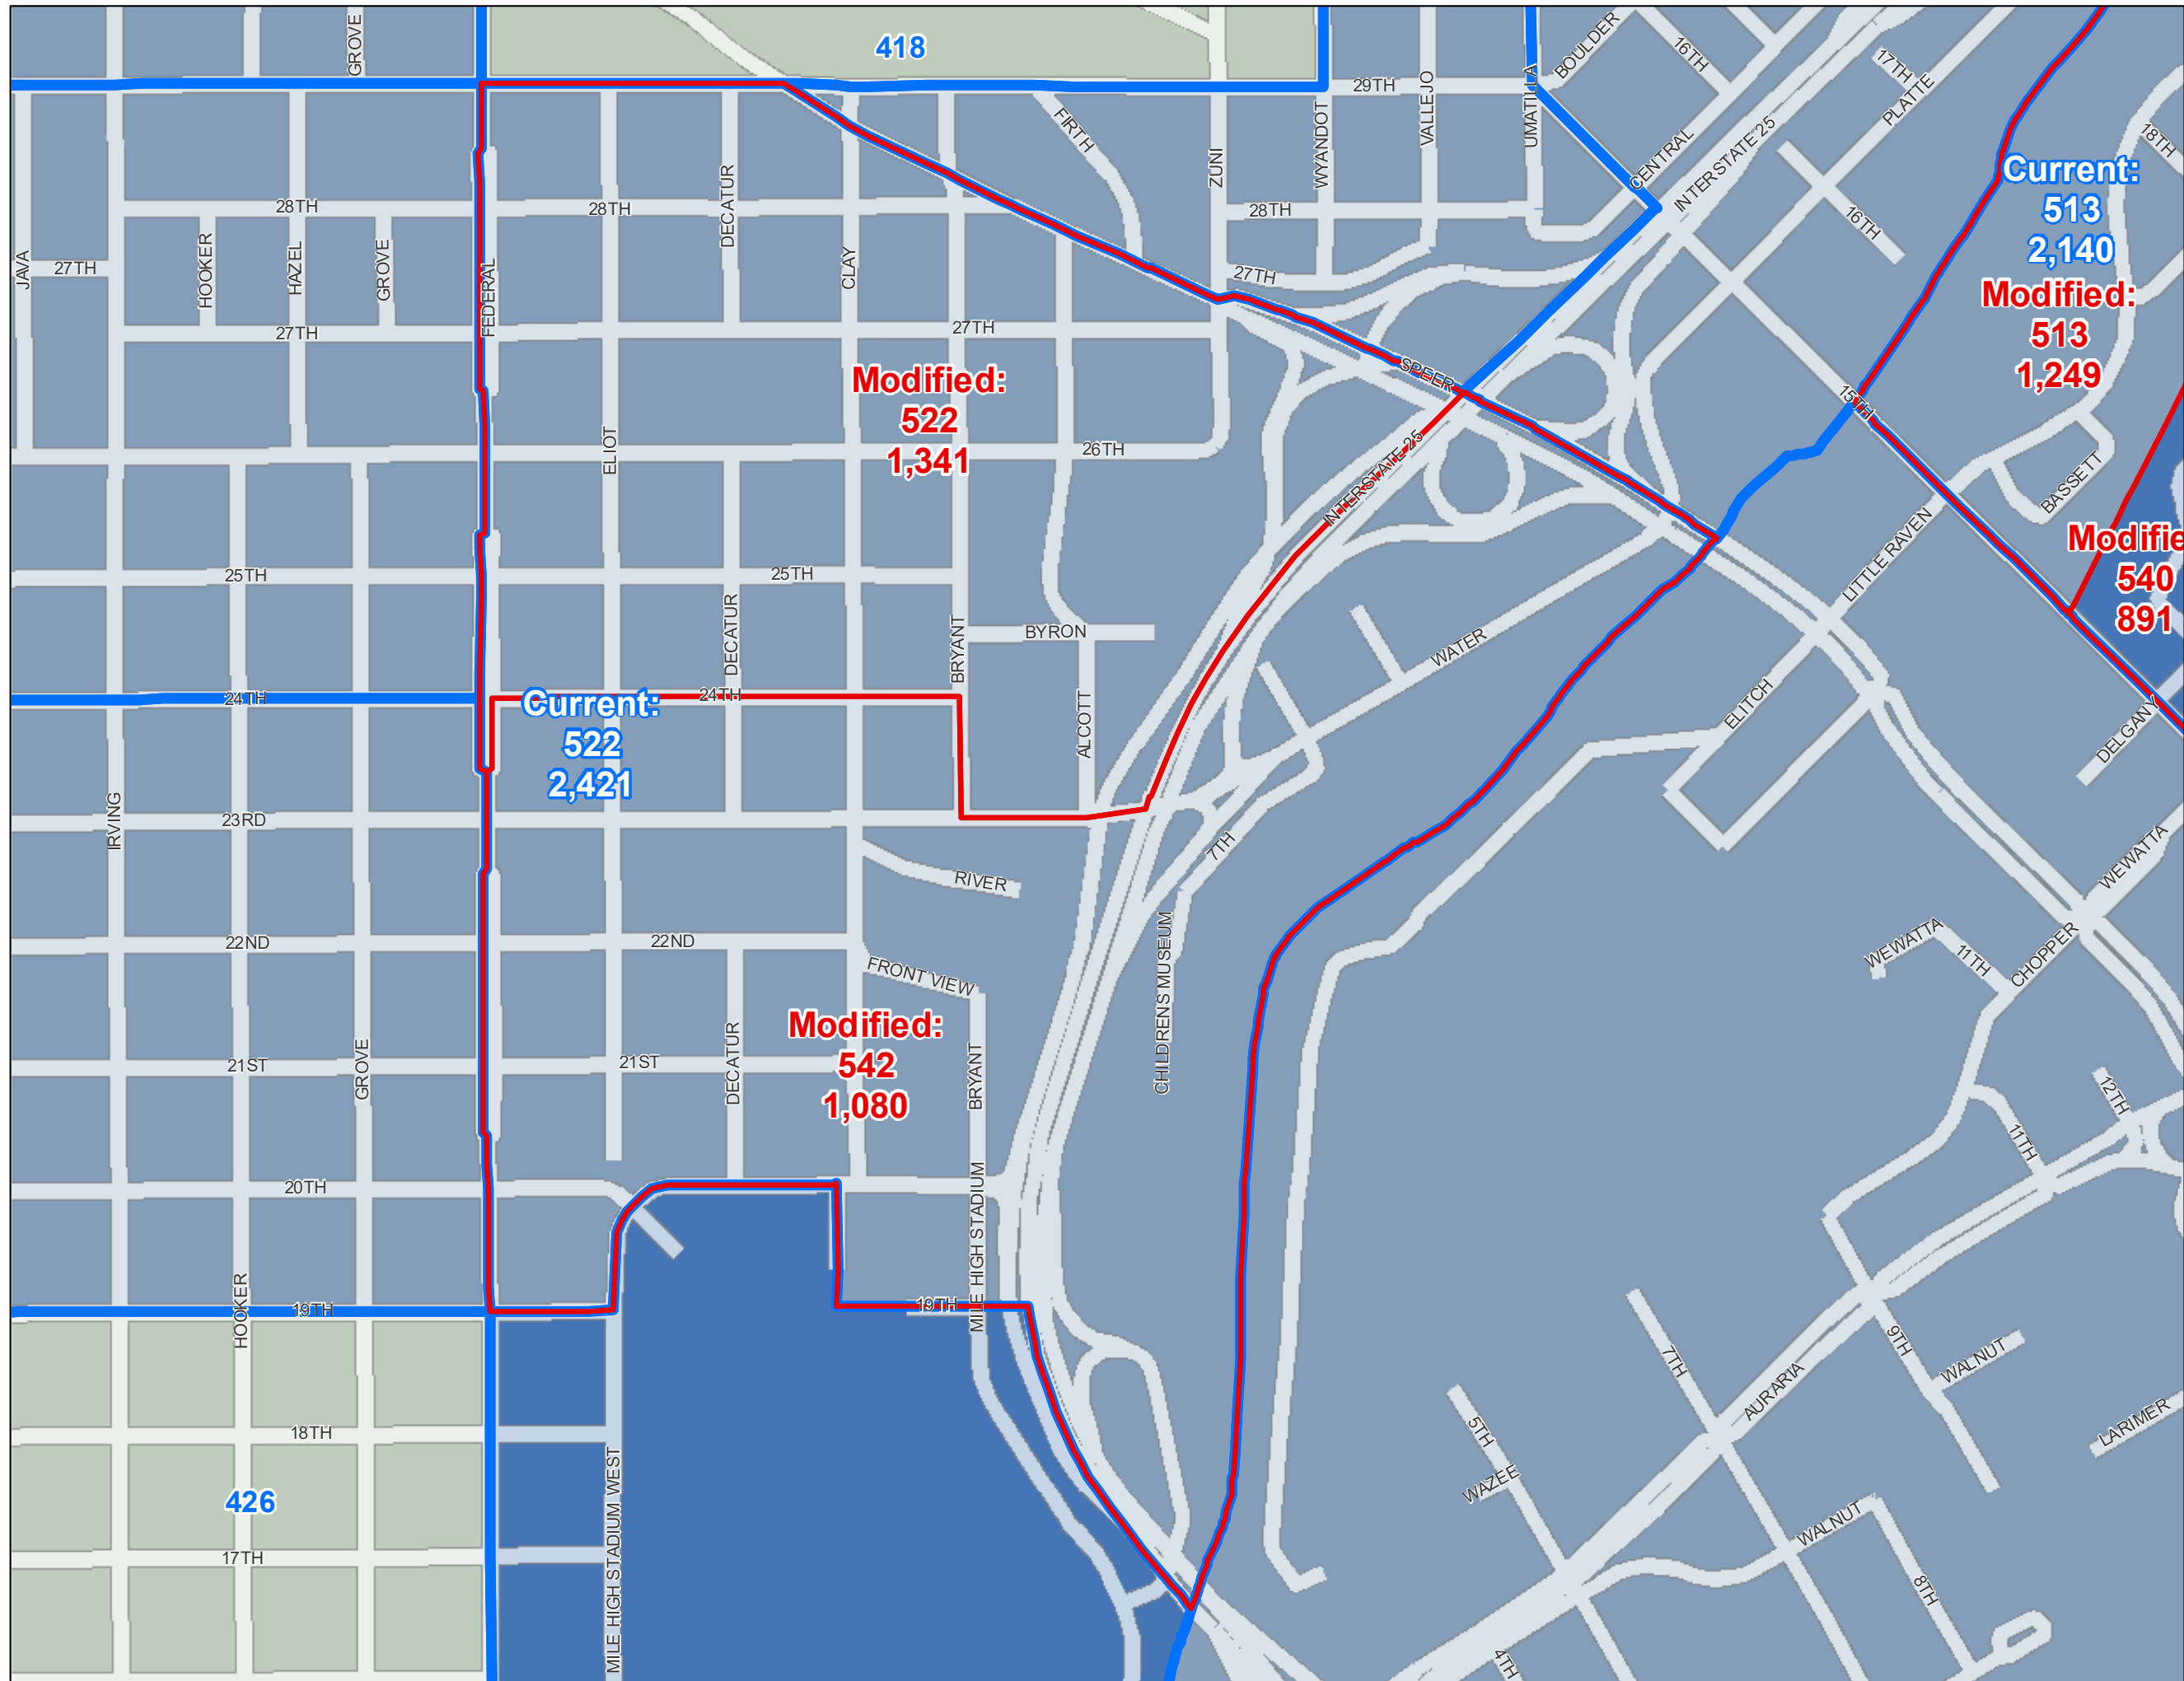

Denver Elections Division

Reprecincting Plan

Current Precinct: 522

Modified	
Precinct	Active
522	- 1,341
542	- 1,080

Precincts - Modified

Precincts - Current

Streets

Active Voters

Data: December 21, 2017
Original Precinct 744 only