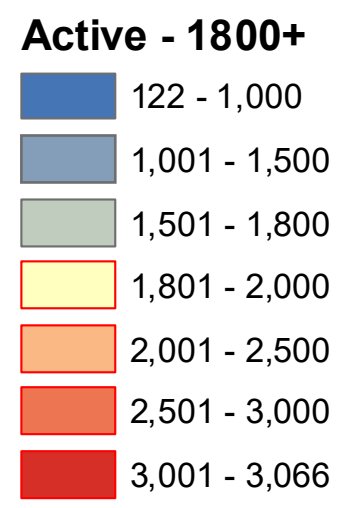

Denver Elections Division

City and County of Denver

Precinct Population

Data: October 16, 2017

Map Prepared by the Denver Elections Division
November - 2017

Denver Elections Division

City and County of Denver

Reprecincting Plan

-  Precincts - Modified
-  Precincts - Current

Map Prepared by the Denver Elections Division
December - 2017

Data: October 16, 2017

Denver Elections Division

Precinct: 218

Precinct Population

Active: 1,858
Inactive: 241
Total: 2,099

Active Voters

- 122 - 1,000
- 1,001 - 1,500
- 1,501 - 1,800
- 1,801 - 2,000
- 2,001 - 2,500
- 2,501 - 3,000
- 3,001 - 3,066

Streets

Data: October 16, 2017

Denver Elections Division