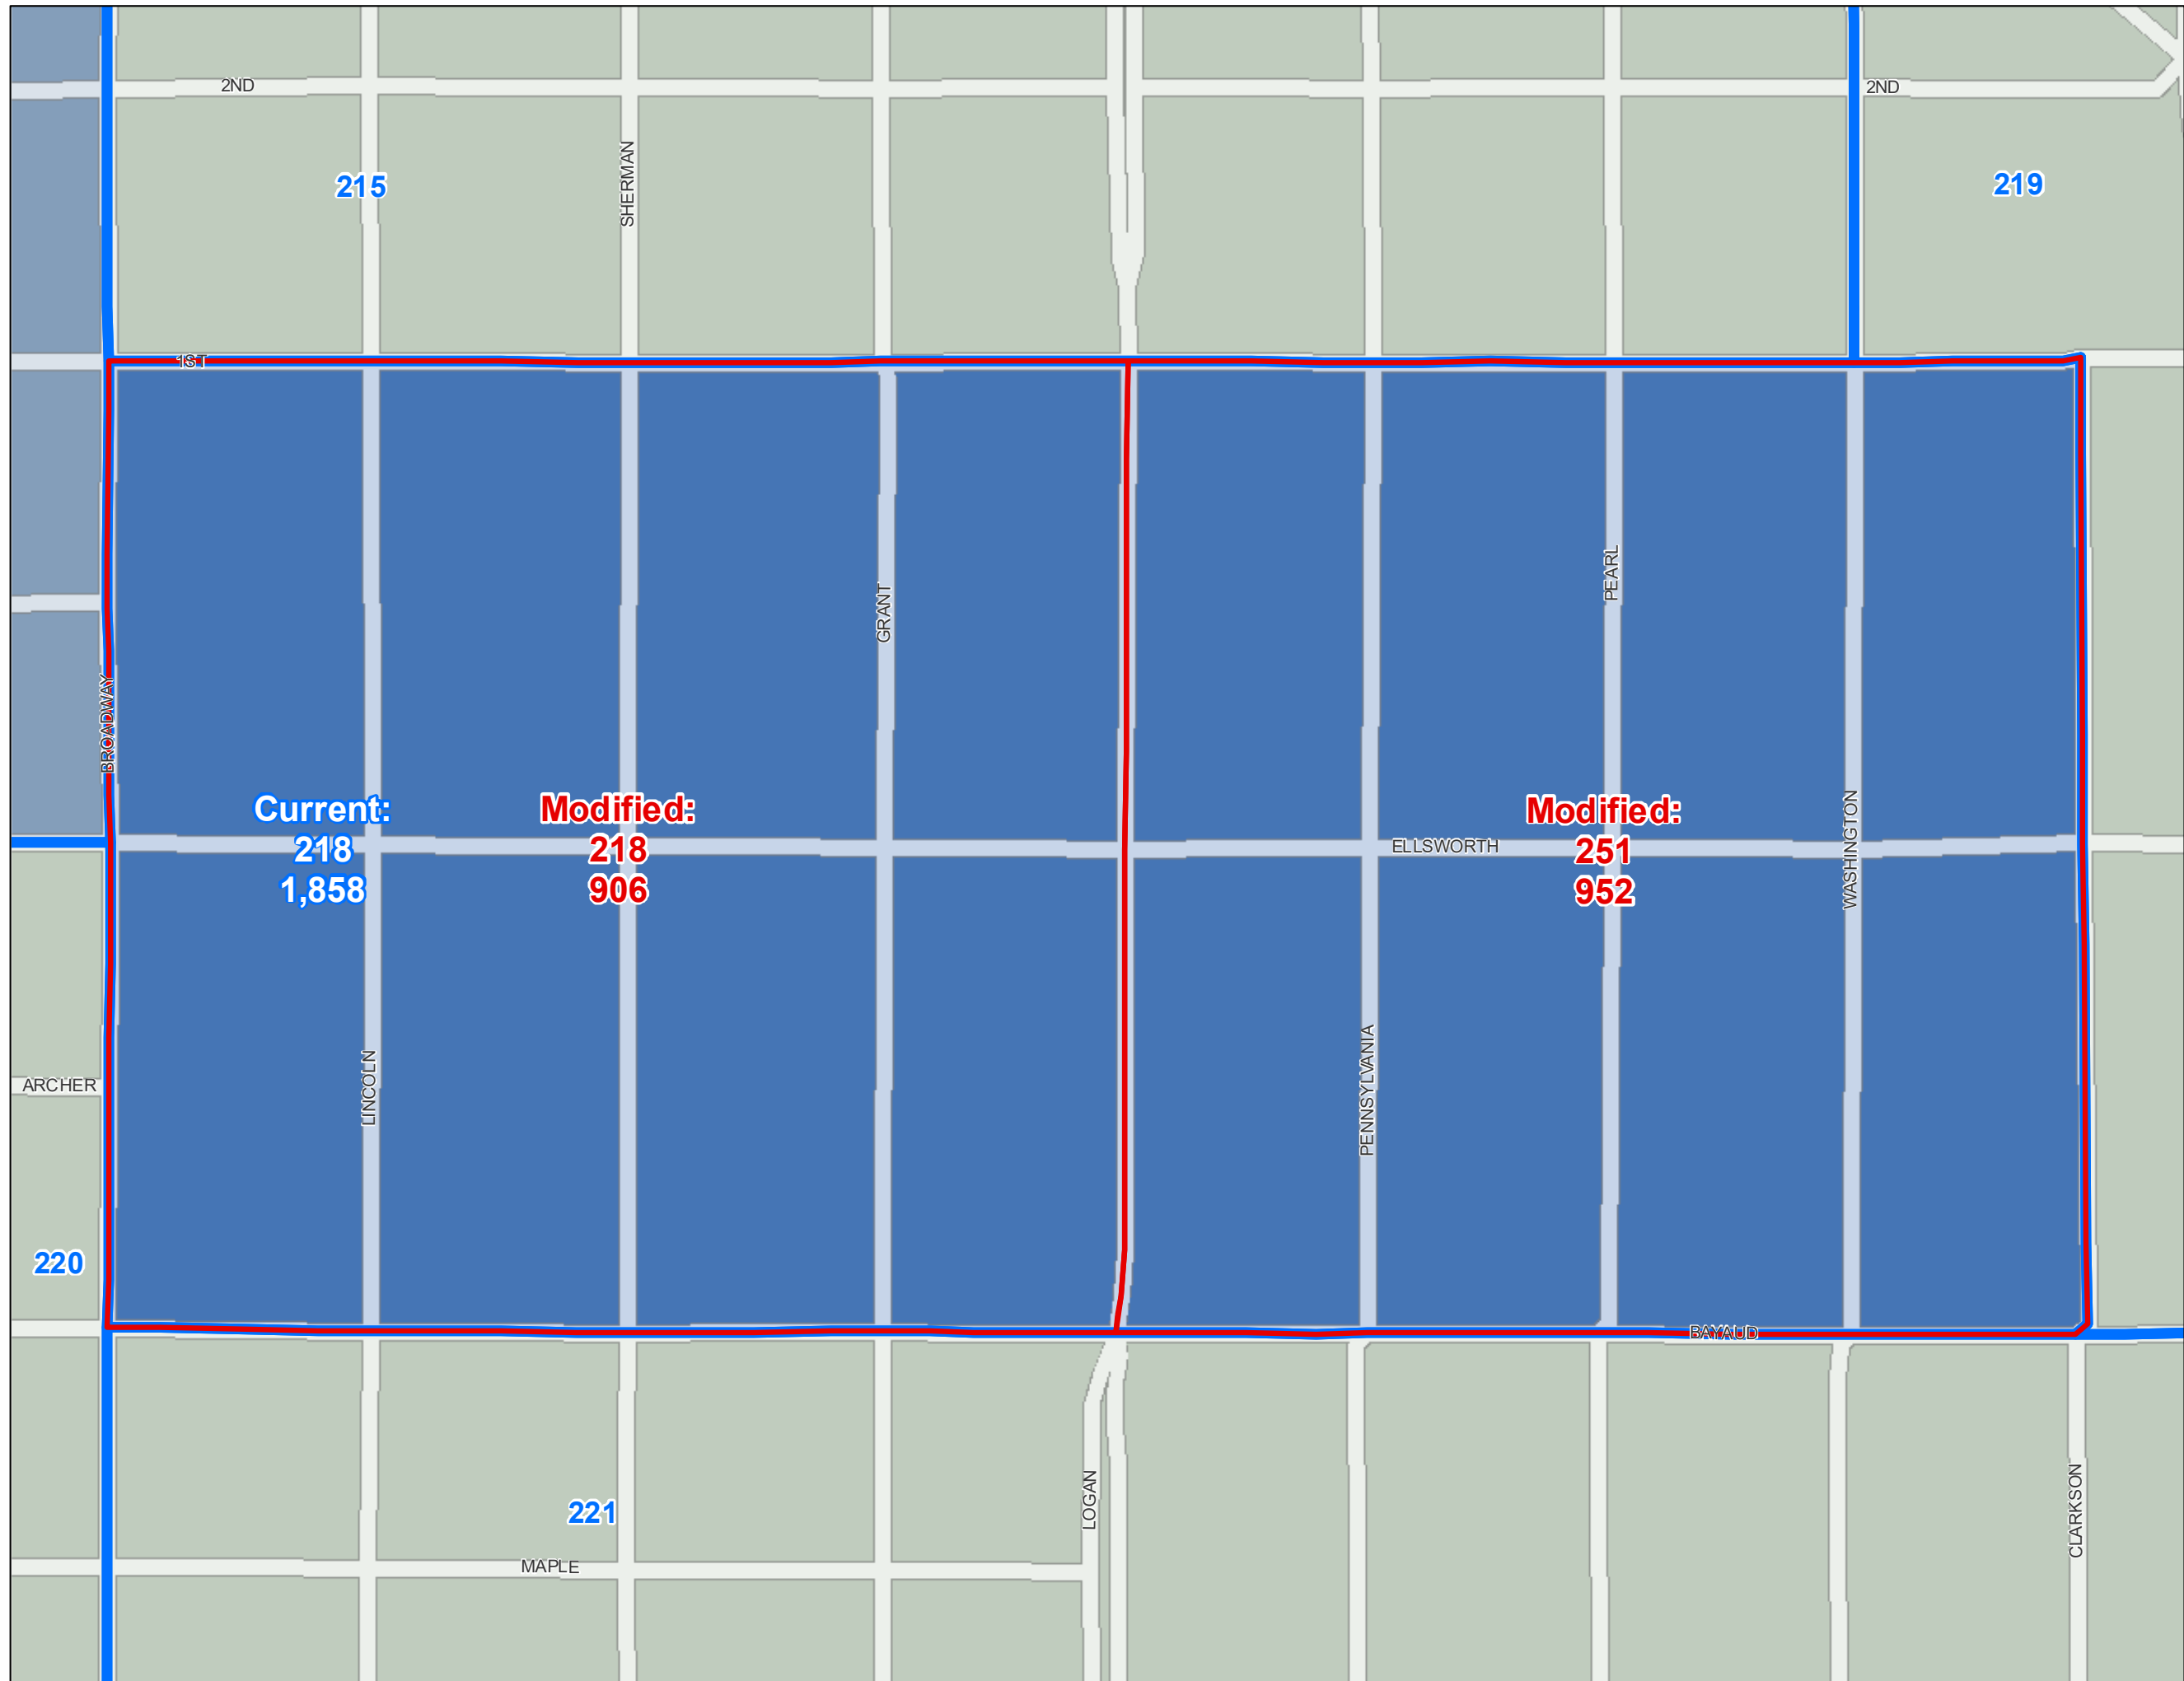

Reprecincting Plan

Current Precinct: 218

Modified	
Precinct	Active
218	- 906
251	- 952

Precincts - Modified

Precincts - Current

Streets

Active Voters

Data: December 21, 2017
Original Precinct 744 only