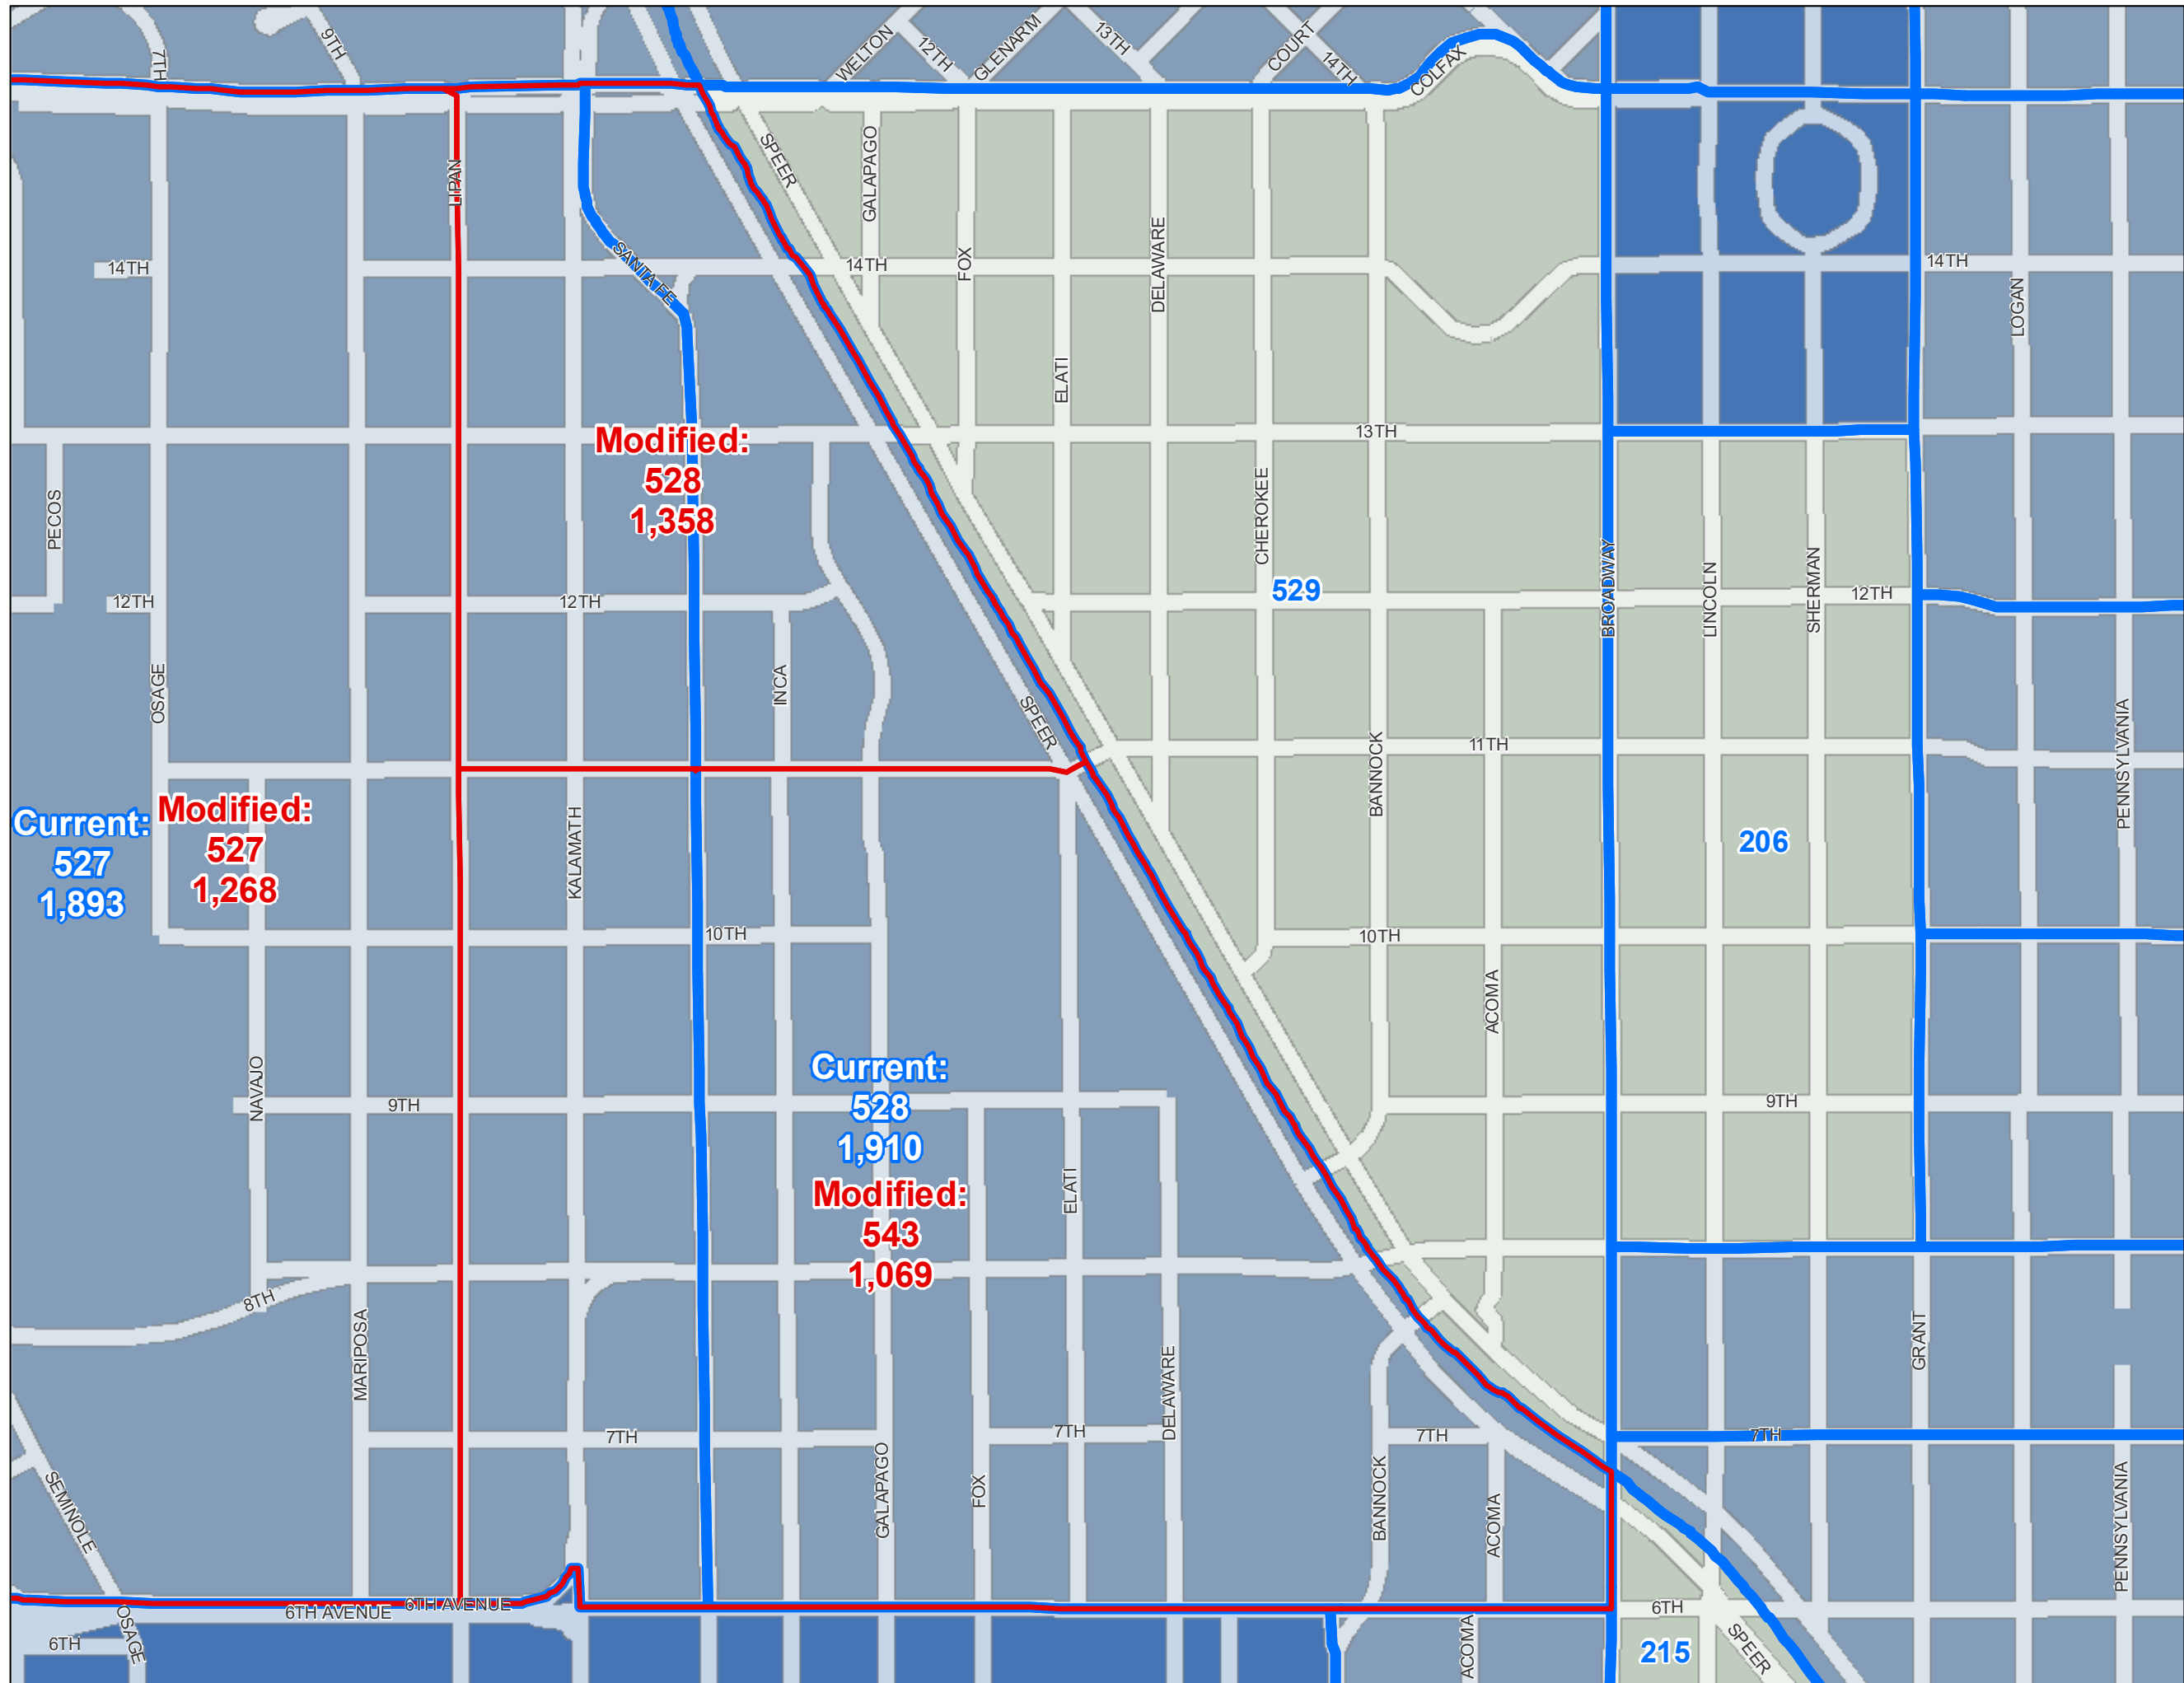

Denver Elections Division
Reprecincting Plan

Current Precinct: 528

Modified	
Precinct	Active
528	- 1,358
527	- 1,268
543	- 1,069

- Precincts - Modified
- Precincts - Current
- Streets

Active Voters

- 132 - 1,000
- 1,001 - 1,500
- 1,501 - 1,800
- 1,801 - 2,000
- 2,001 - 2,500
- 2,501 - 3,000
- 3,001 - 3,066

Data: December 21, 2017
Original Precinct 744 only