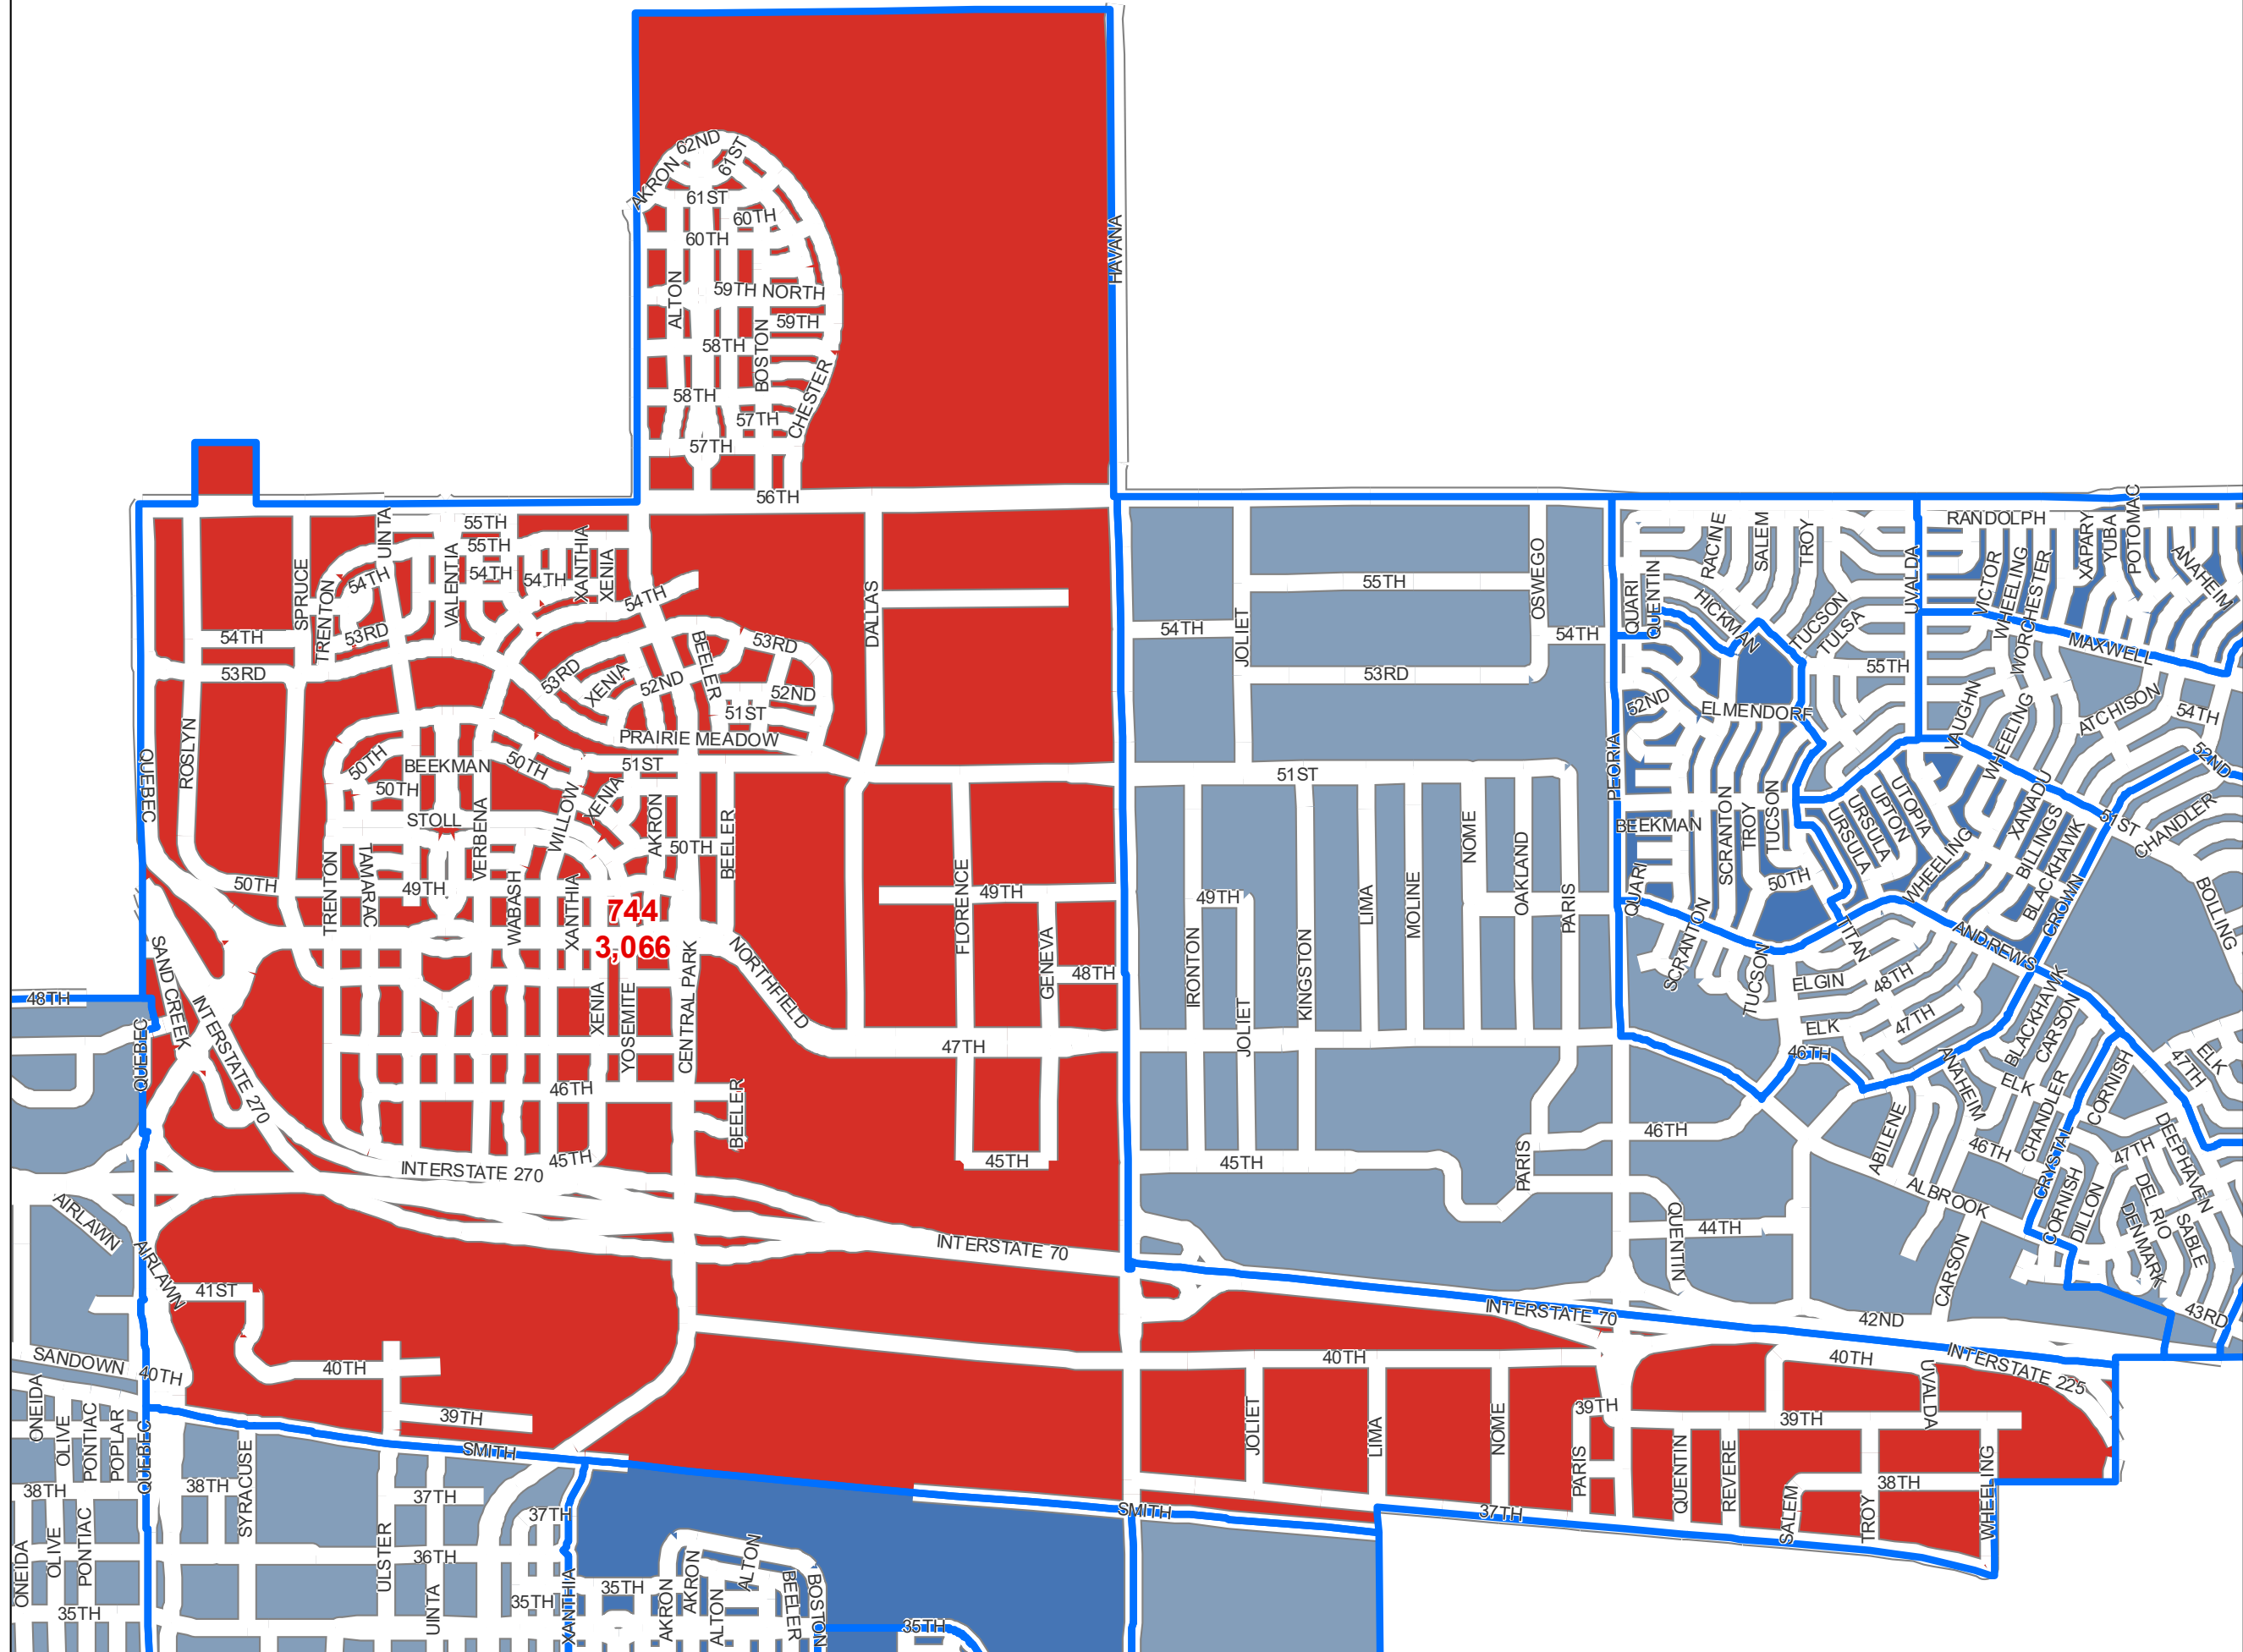

Streets

Data: October 16, 2017

Denver Elections Division

Reprecincting Plan

Current Precinct: 744

Modified	
Precinct	Active

744 - 1,427

745 - 1,438