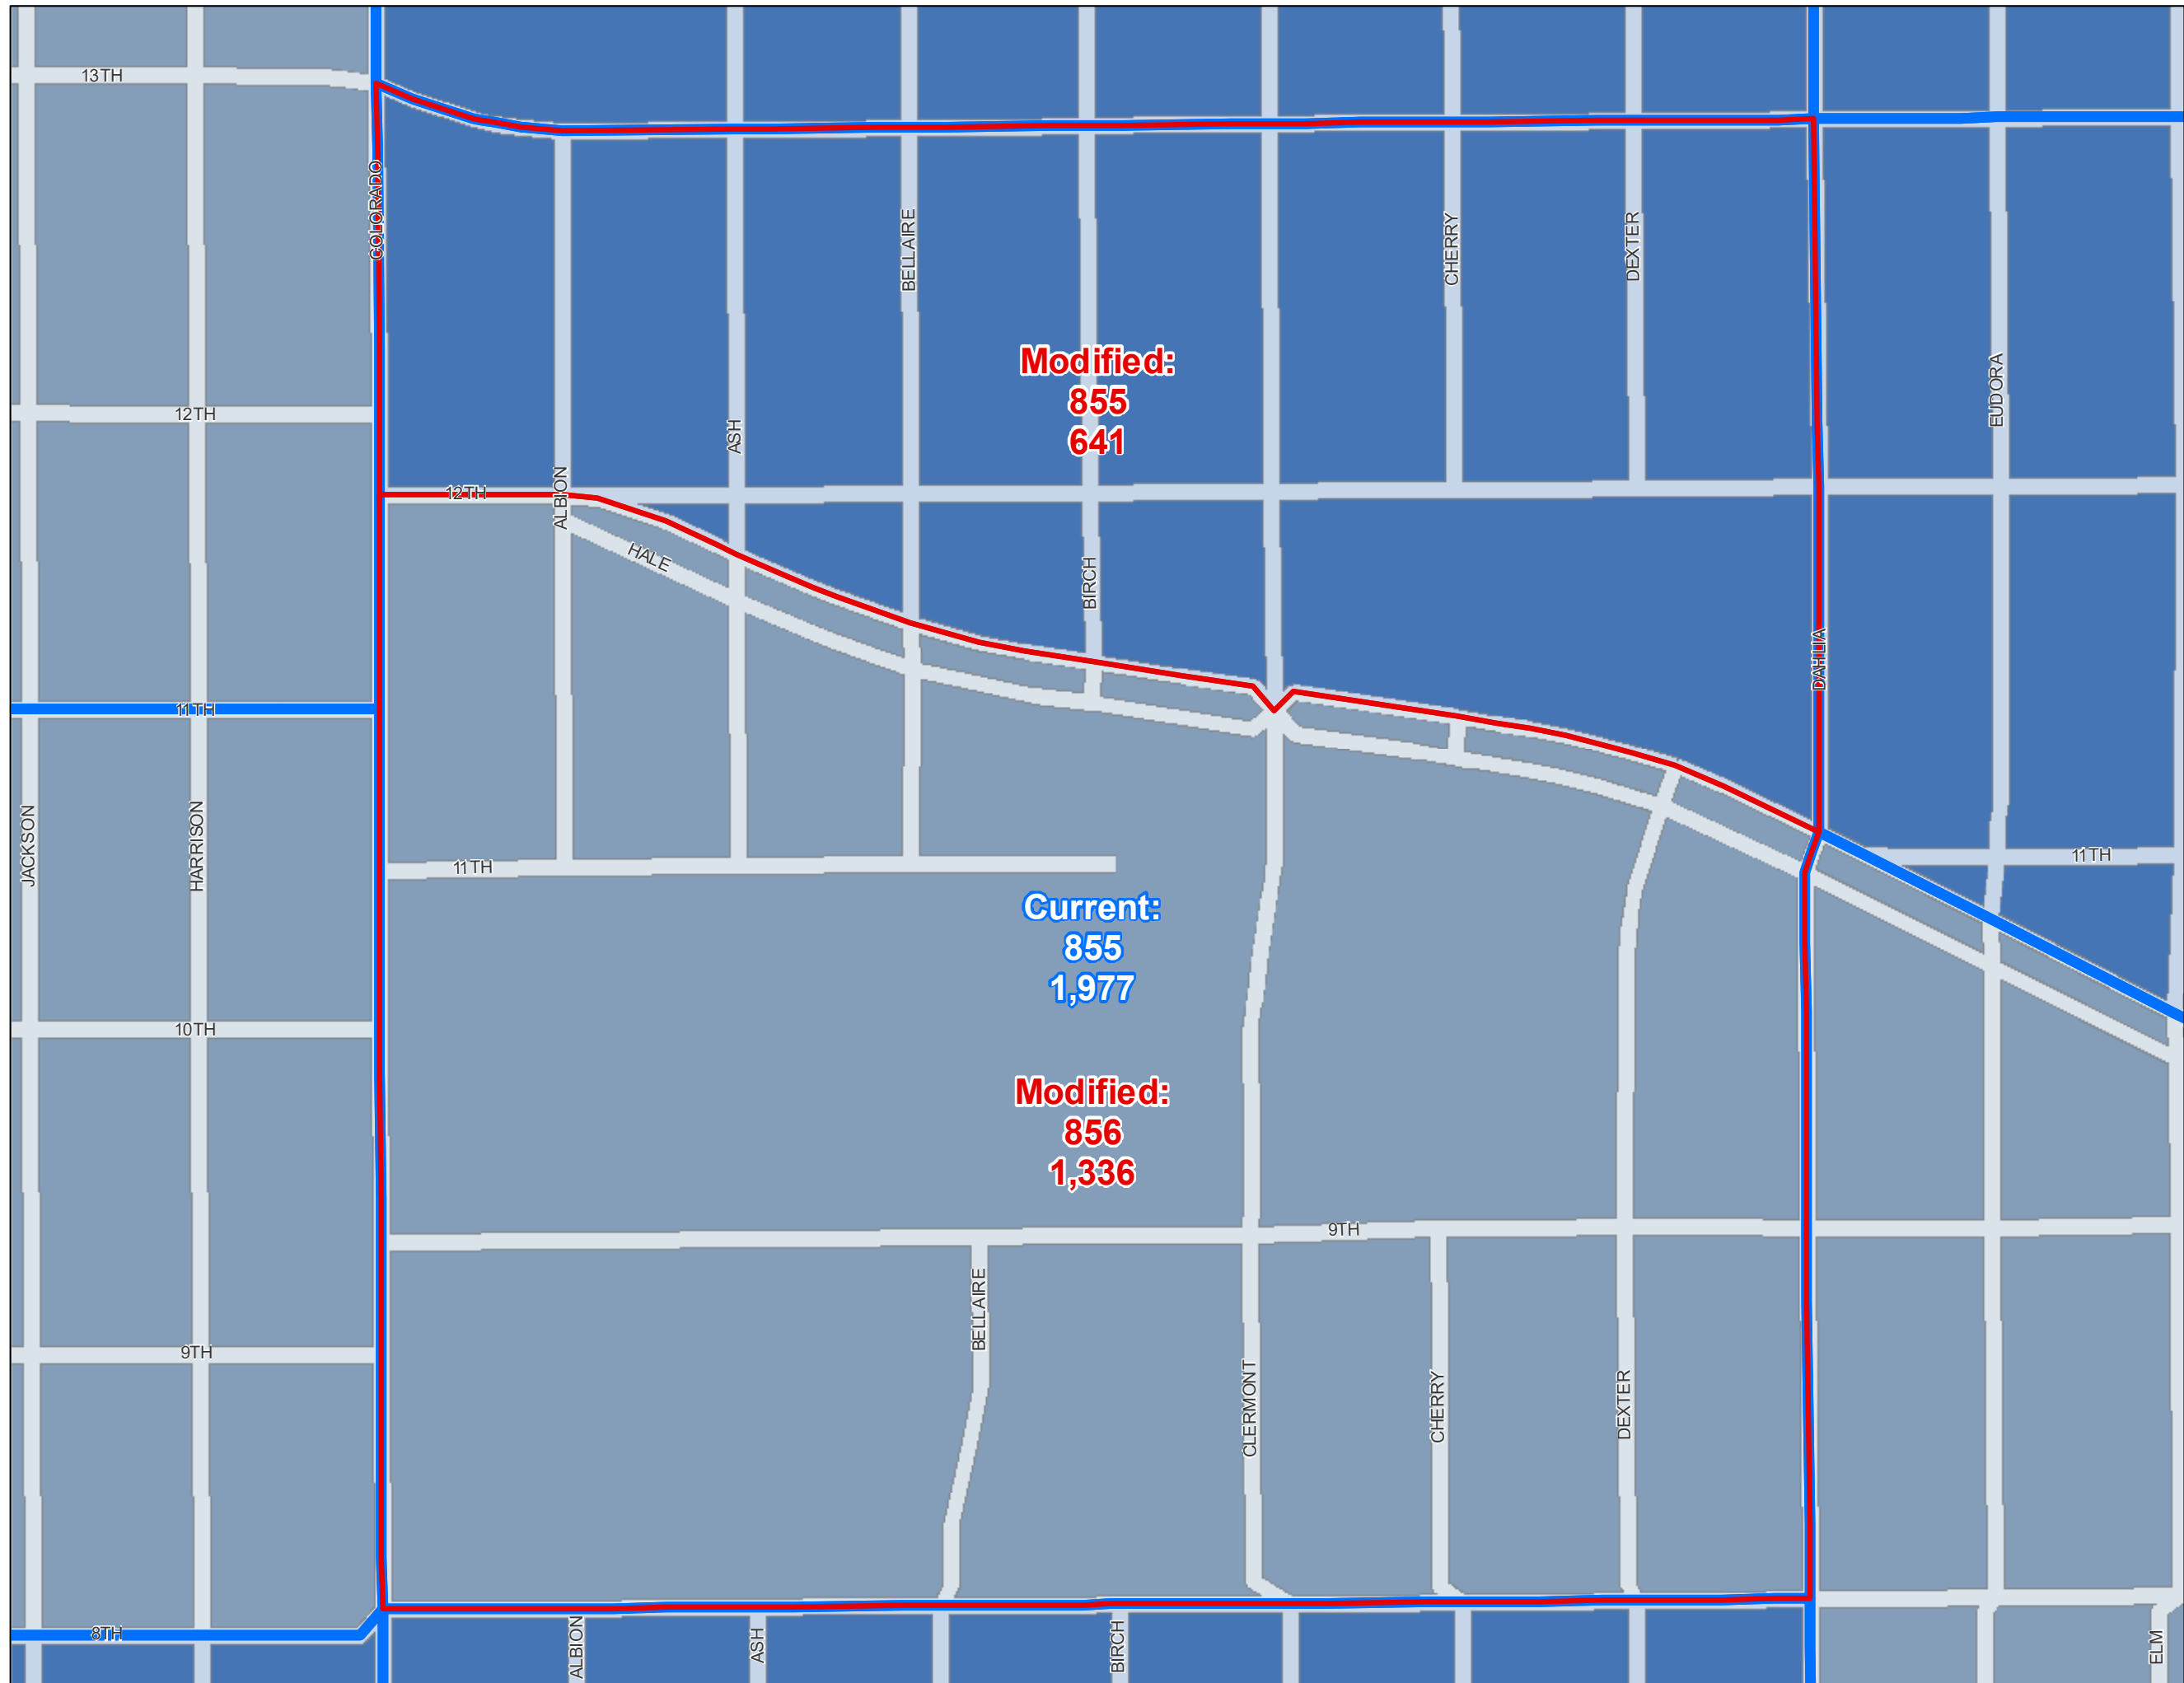

Denver Elections Division
Reprecincting Plan

Current Precinct: 855

Modified	
Precinct	Active
855	- 641
856	- 1,336

Precincts - Modified

Precincts - Current

Streets

Active Voters

Data: December 21, 2017
Original Precinct 744 only