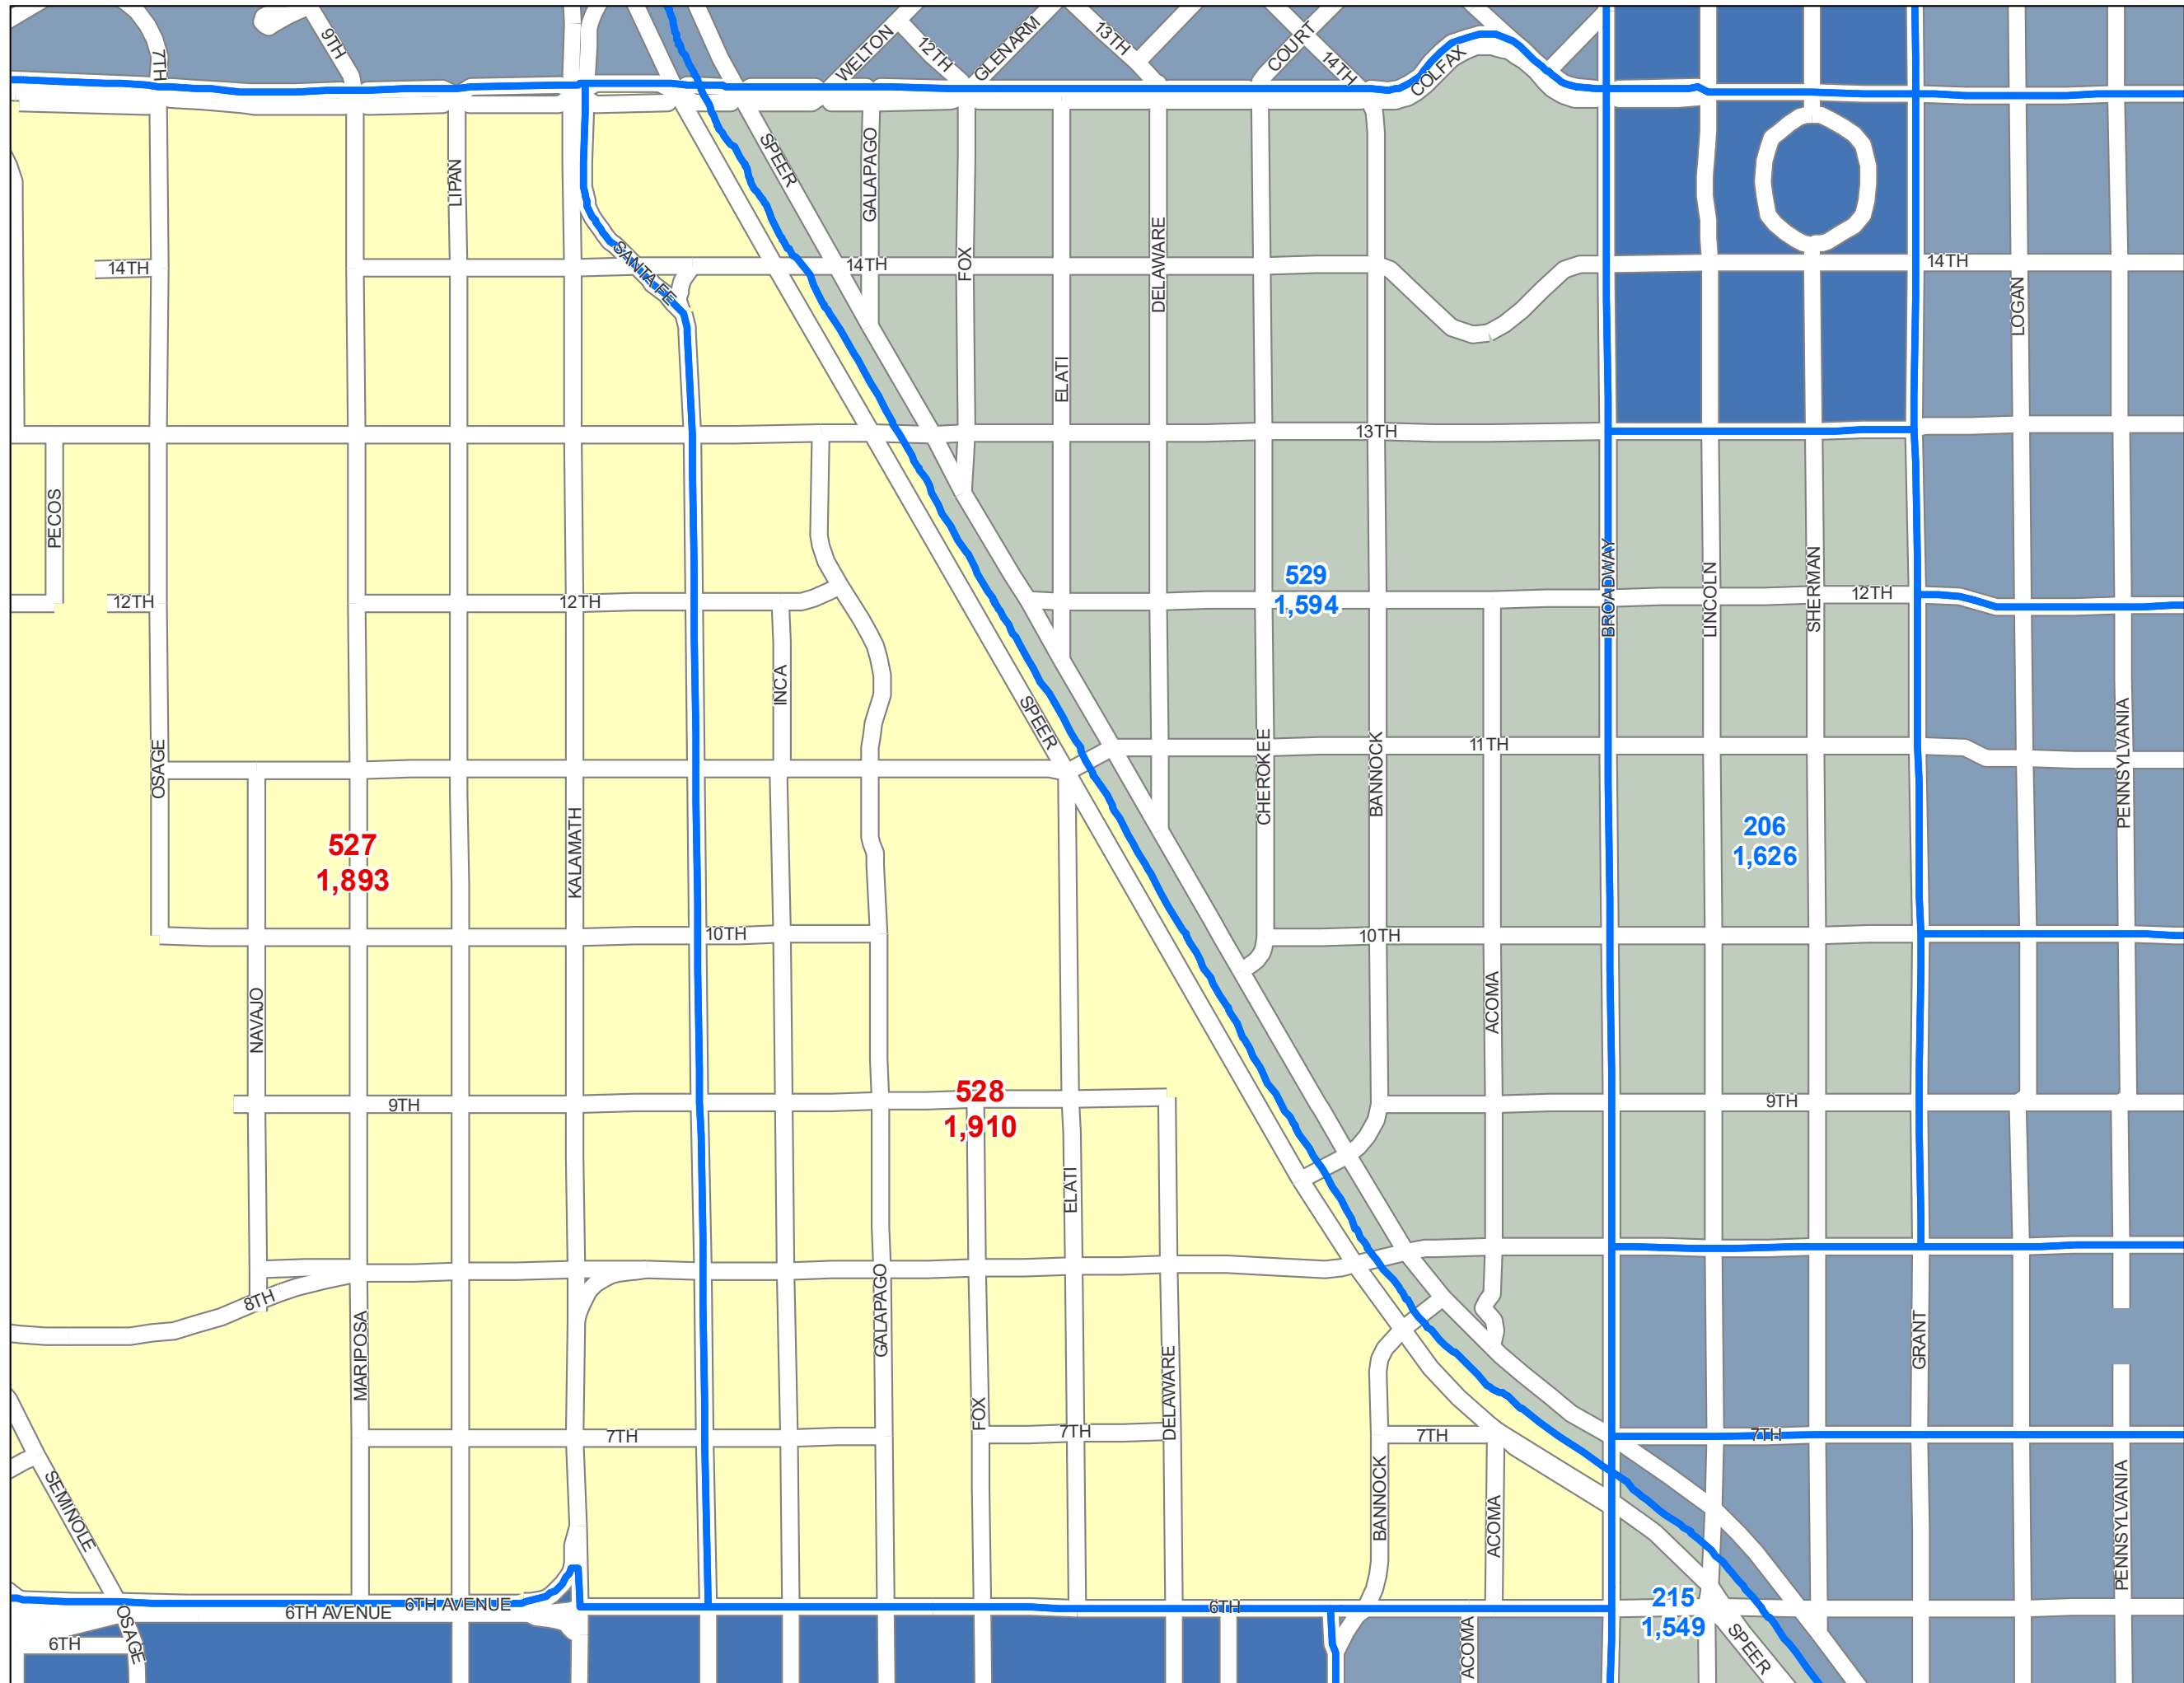

Data: October 16, 2017

Map Prepared by the Denver Elections Division
November - 2017

Denver Elections Division
 Reprecincting Plan

Current Precinct: 528

Modified	
Precinct	Active
528	- 1,358
527	- 1,268
543	- 1,069