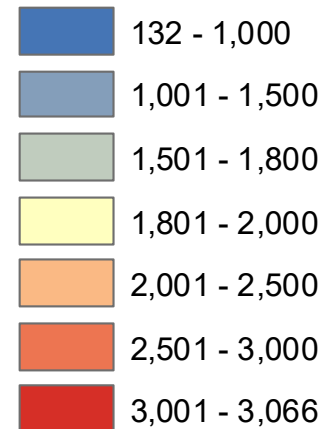

Precinct Population

Active: 2,140
 Inactive: 273
 Total: 2,413

Active Voters

- 122 - 1,000
- 1,001 - 1,500
- 1,501 - 1,800
- 1,801 - 2,000
- 2,001 - 2,500
- 2,501 - 3,000
- 3,001 - 3,066

Streets

Data: October 16, 2017

Map Prepared by the Denver Elections Division
November - 2017

Denver Elections Division
 Reprecincting Plan

Current Precinct: 513

Modified	
Precinct	Active
513	- 1,249
540	- 891

-  Precincts - Modified
-  Precincts - Current
-  Streets

Active Voters

Data: December 21, 2017
 Original Precinct 744 only

Denver Elections Division

Precinct: 515

Precinct Population

Active: 2,587
 Inactive: 413
 Total: 3,000

Active Voters

- 122 - 1,000
- 1,001 - 1,500
- 1,501 - 1,800
- 1,801 - 2,000
- 2,001 - 2,500
- 2,501 - 3,000
- 3,001 - 3,066