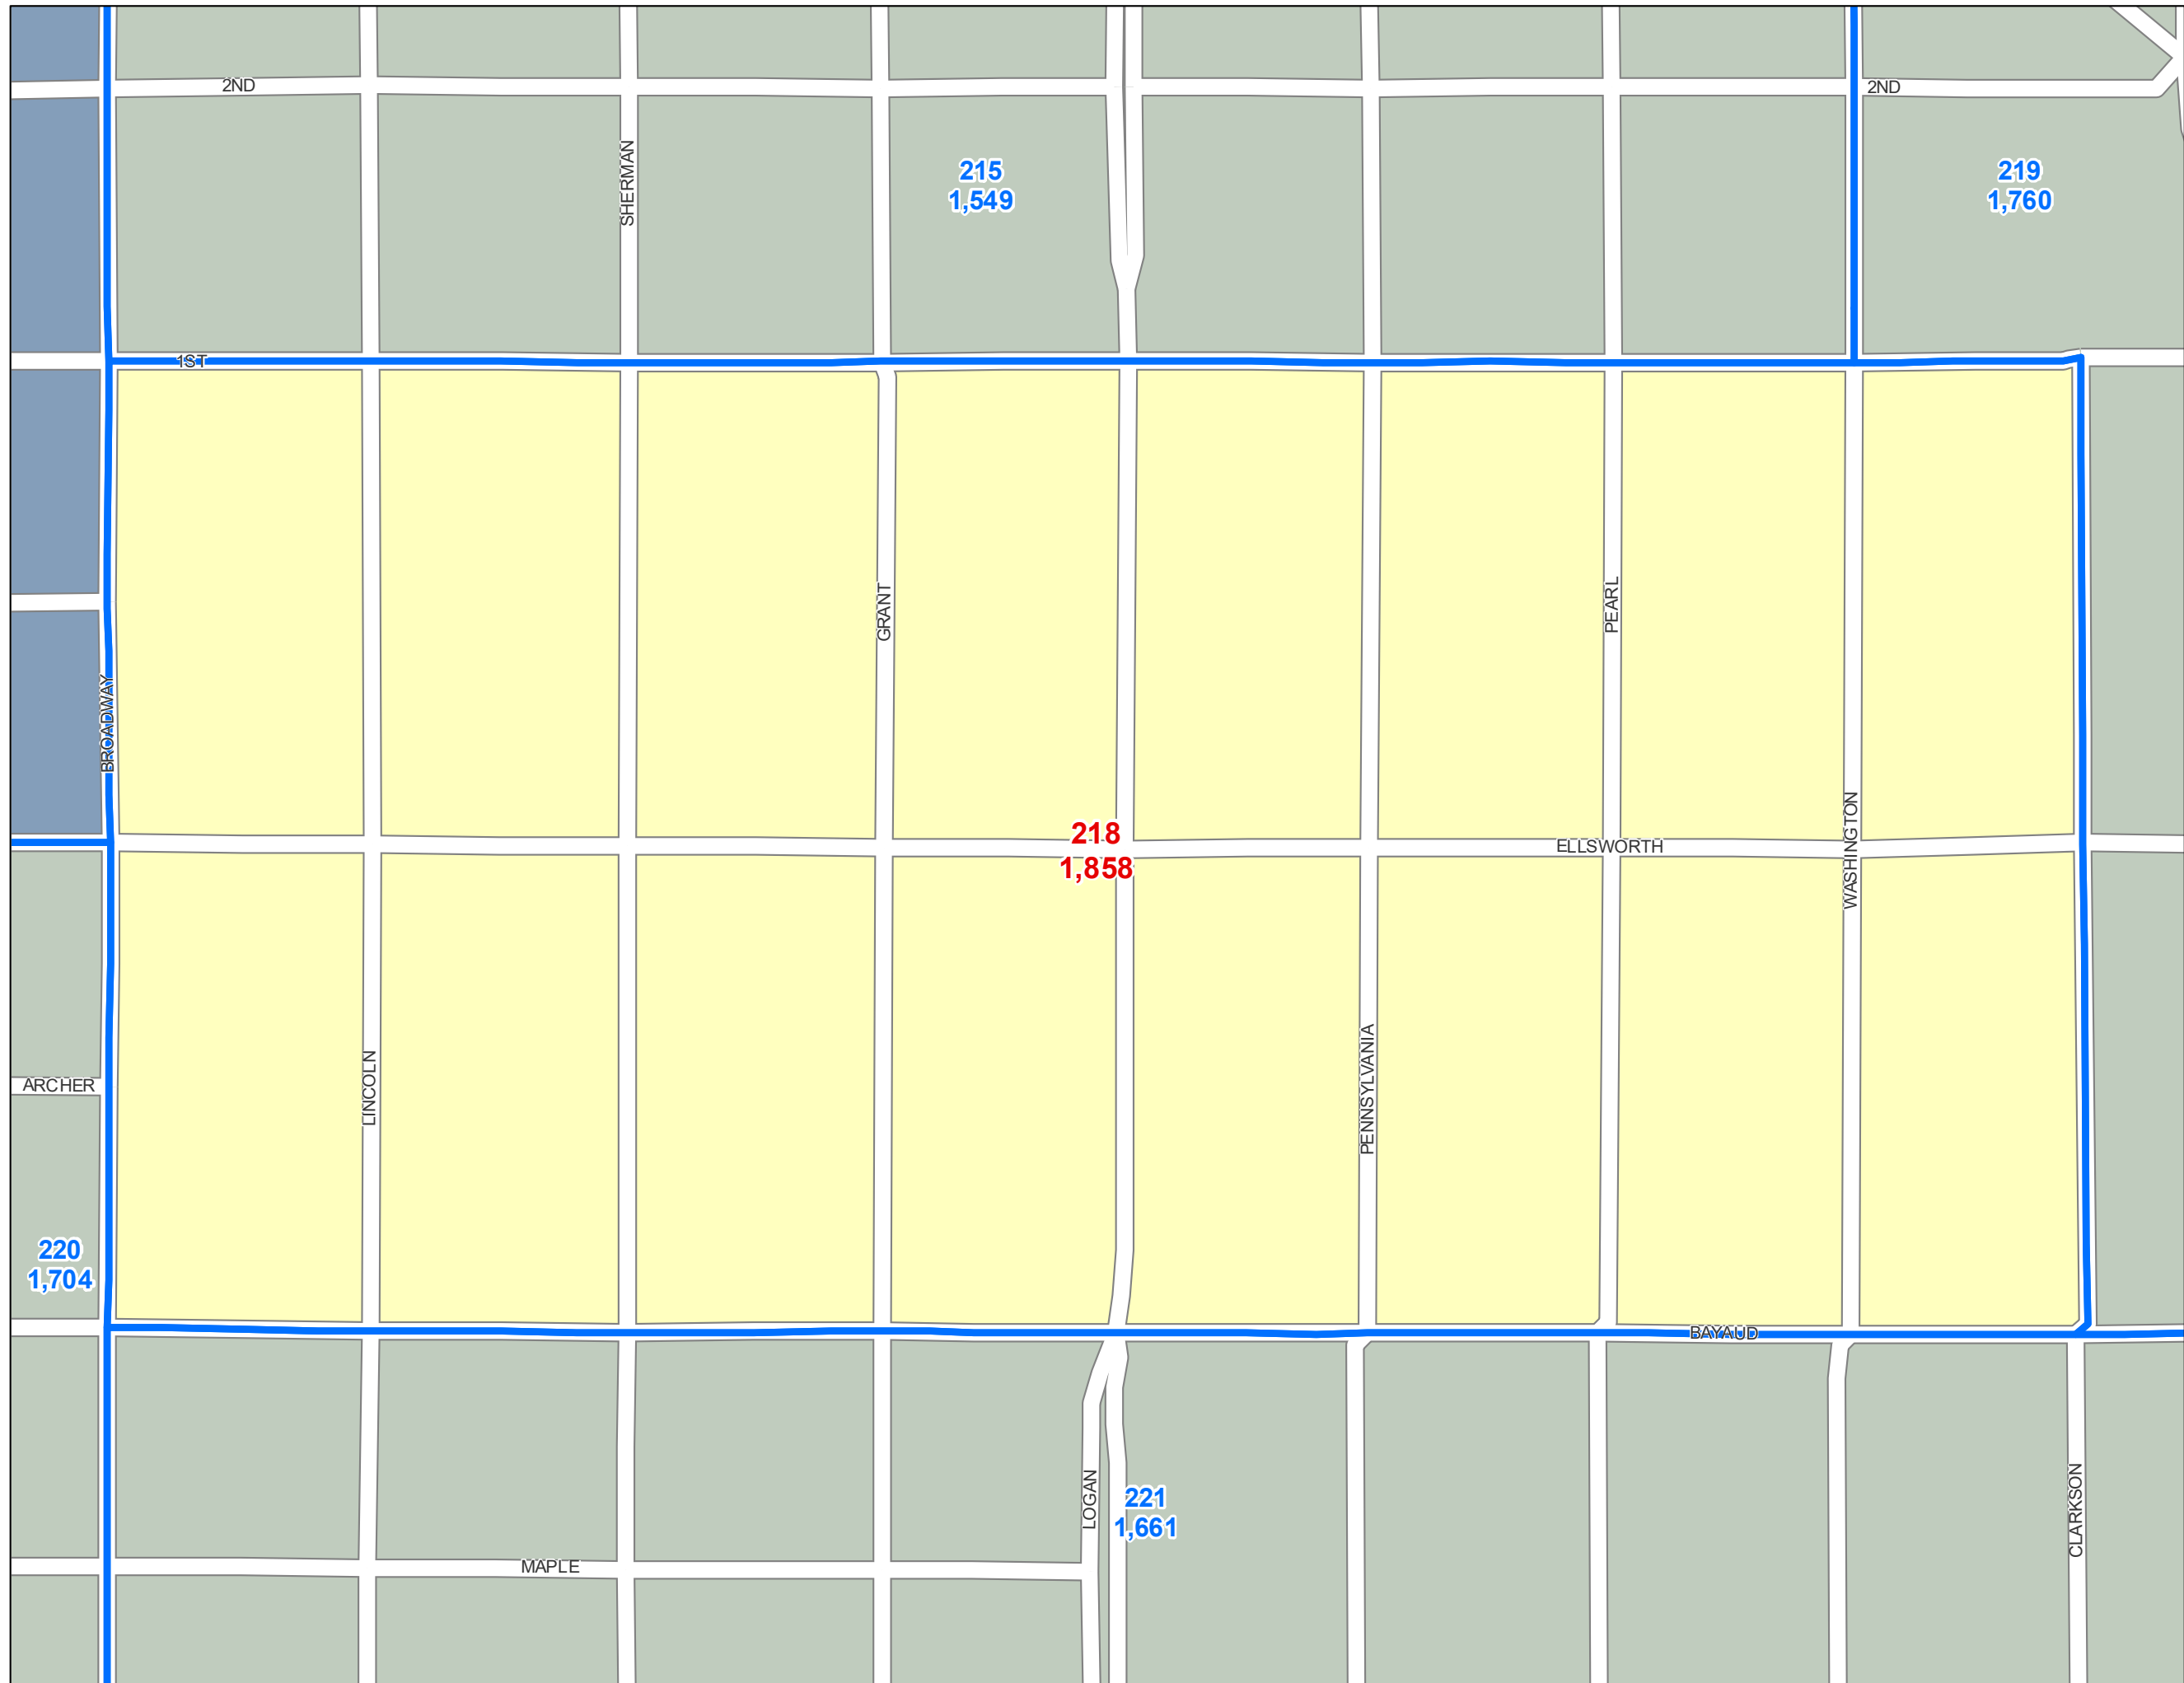

Denver Elections Division

Precinct: 218

Precinct Population

Active: 1,858
Inactive: 241
Total: 2,099

Active Voters

- 122 - 1,000
- 1,001 - 1,500
- 1,501 - 1,800
- 1,801 - 2,000
- 2,001 - 2,500
- 2,501 - 3,000
- 3,001 - 3,066

Streets

Data: October 16, 2017

Denver Elections Division

Reprecincting Plan

Current Precinct: 218

Modified	
Precinct	Active
218	- 906
251	- 952

Precincts - Modified

Precincts - Current

Streets

Active Voters

Data: December 21, 2017
Original Precinct 744 only