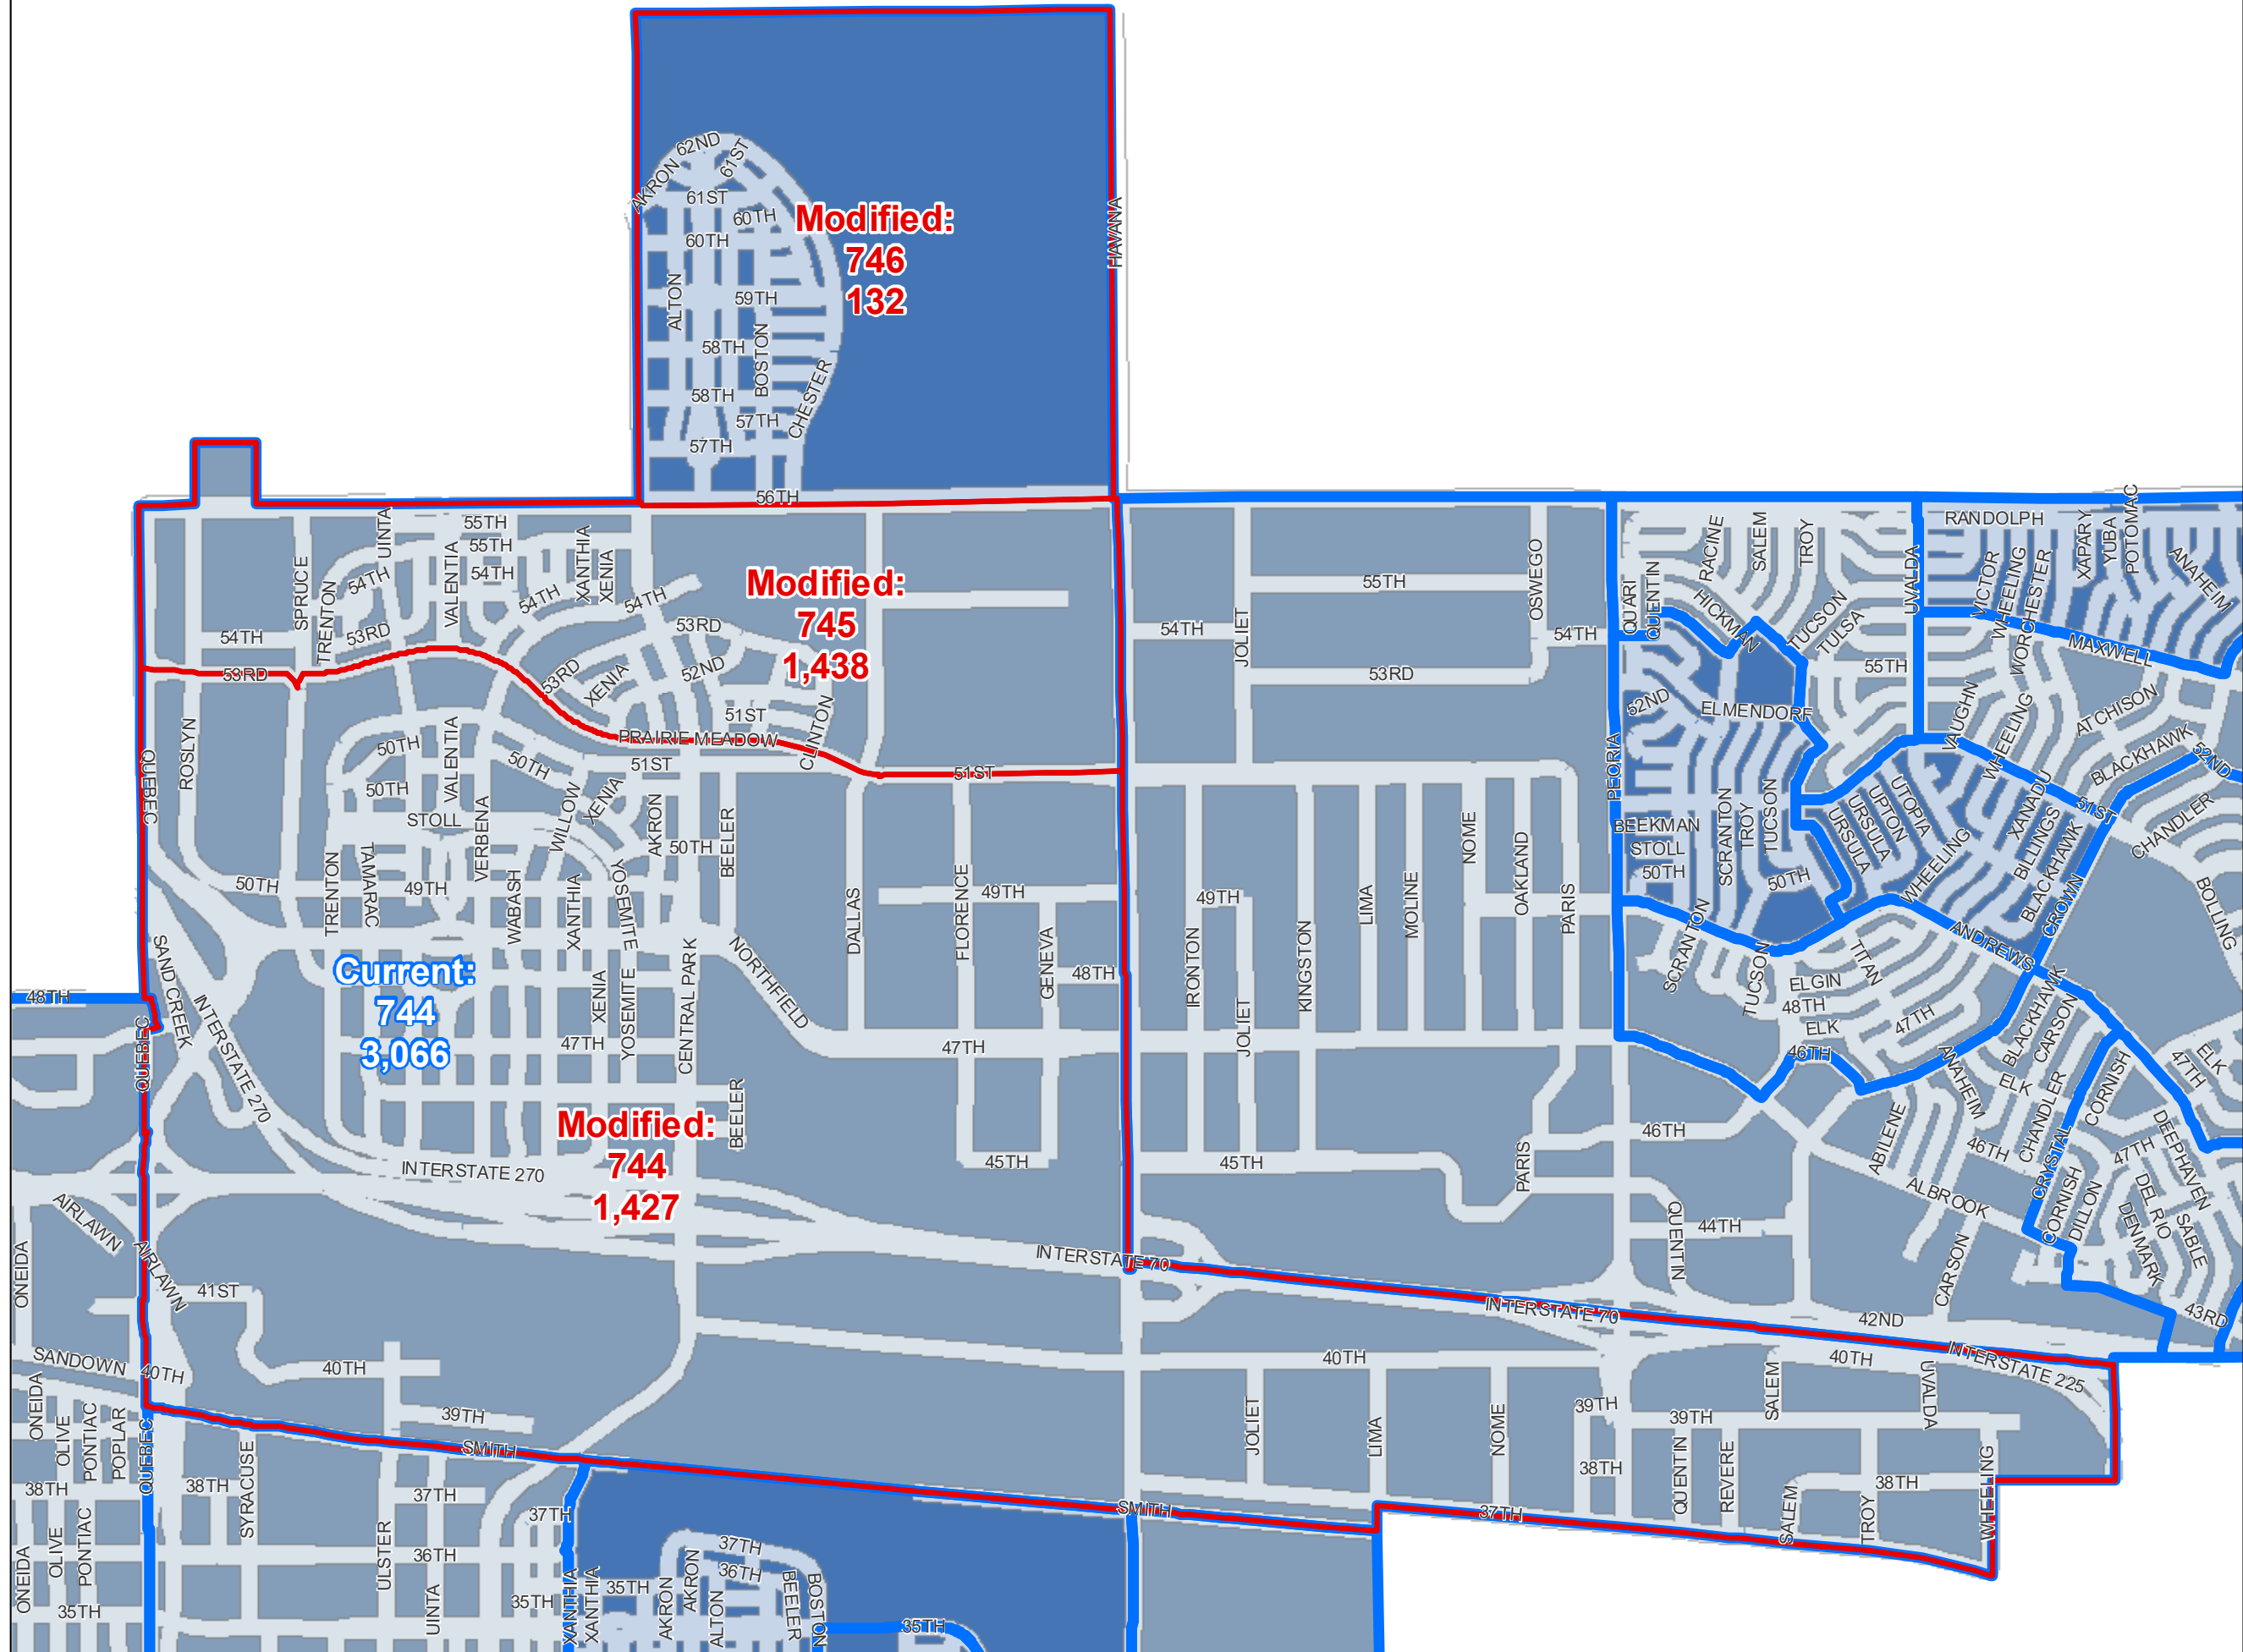

746 - 132

Precincts - Modified

Precincts - Current

Streets

Active Voters

Data: December 21, 2017
Original Precinct 744 only

Denver Elections Division

Precinct: 806