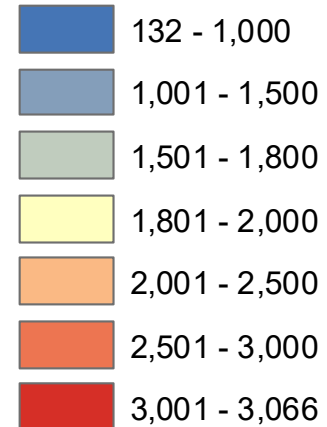

-  Precincts - Modified
-  Precincts - Current
-  Streets

Active Voters

-  132 - 1,000
-  1,001 - 1,500
-  1,501 - 1,800
-  1,801 - 2,000
-  2,001 - 2,500
-  2,501 - 3,000
-  3,001 - 3,066

Data: December 21, 2017
 Original Precinct 744 only

Denver Elections Division

Precinct: 744

Precinct Population

Active: 3,066

Inactive: 149

Total: 3,215

Active Voters

- 122 - 1,000
- 1,001 - 1,500
- 1,501 - 1,800
- 1,801 - 2,000
- 2,001 - 2,500
- 2,501 - 3,000
- 3,001 - 3,066

Streets

Data: October 16, 2017

Denver Elections Division

Reprecincting Plan

Current Precinct: 744

Modified	
Precinct	Active

744 - 1,427

745 - 1,438

746 - 132

Precincts - Modified

Precincts - Current

Streets

Active Voters

Data: December 21, 2017
Original Precinct 744 only

Denver Elections Division

Precinct: 806