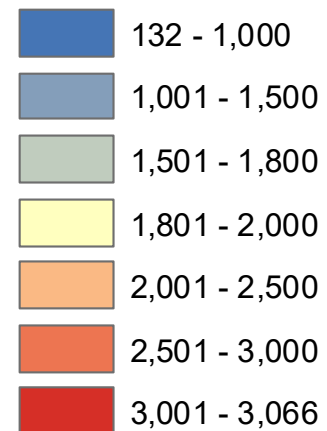

- 122 - 1,000
- 1,001 - 1,500
- 1,501 - 1,800
- 1,801 - 2,000
- 2,001 - 2,500
- 2,501 - 3,000
- 3,001 - 3,066

Streets

Data: October 16, 2017

Denver Elections Division
 Reprecincting Plan

Current Precinct: 527

Modified Precinct	Active
527	- 1,268
528	- 1,358
543	- 1,069

-  Precincts - Modified
-  Precincts - Current
-  Streets

Active Voters

Data: December 21, 2017
 Original Precinct 744 only

Denver Elections Division