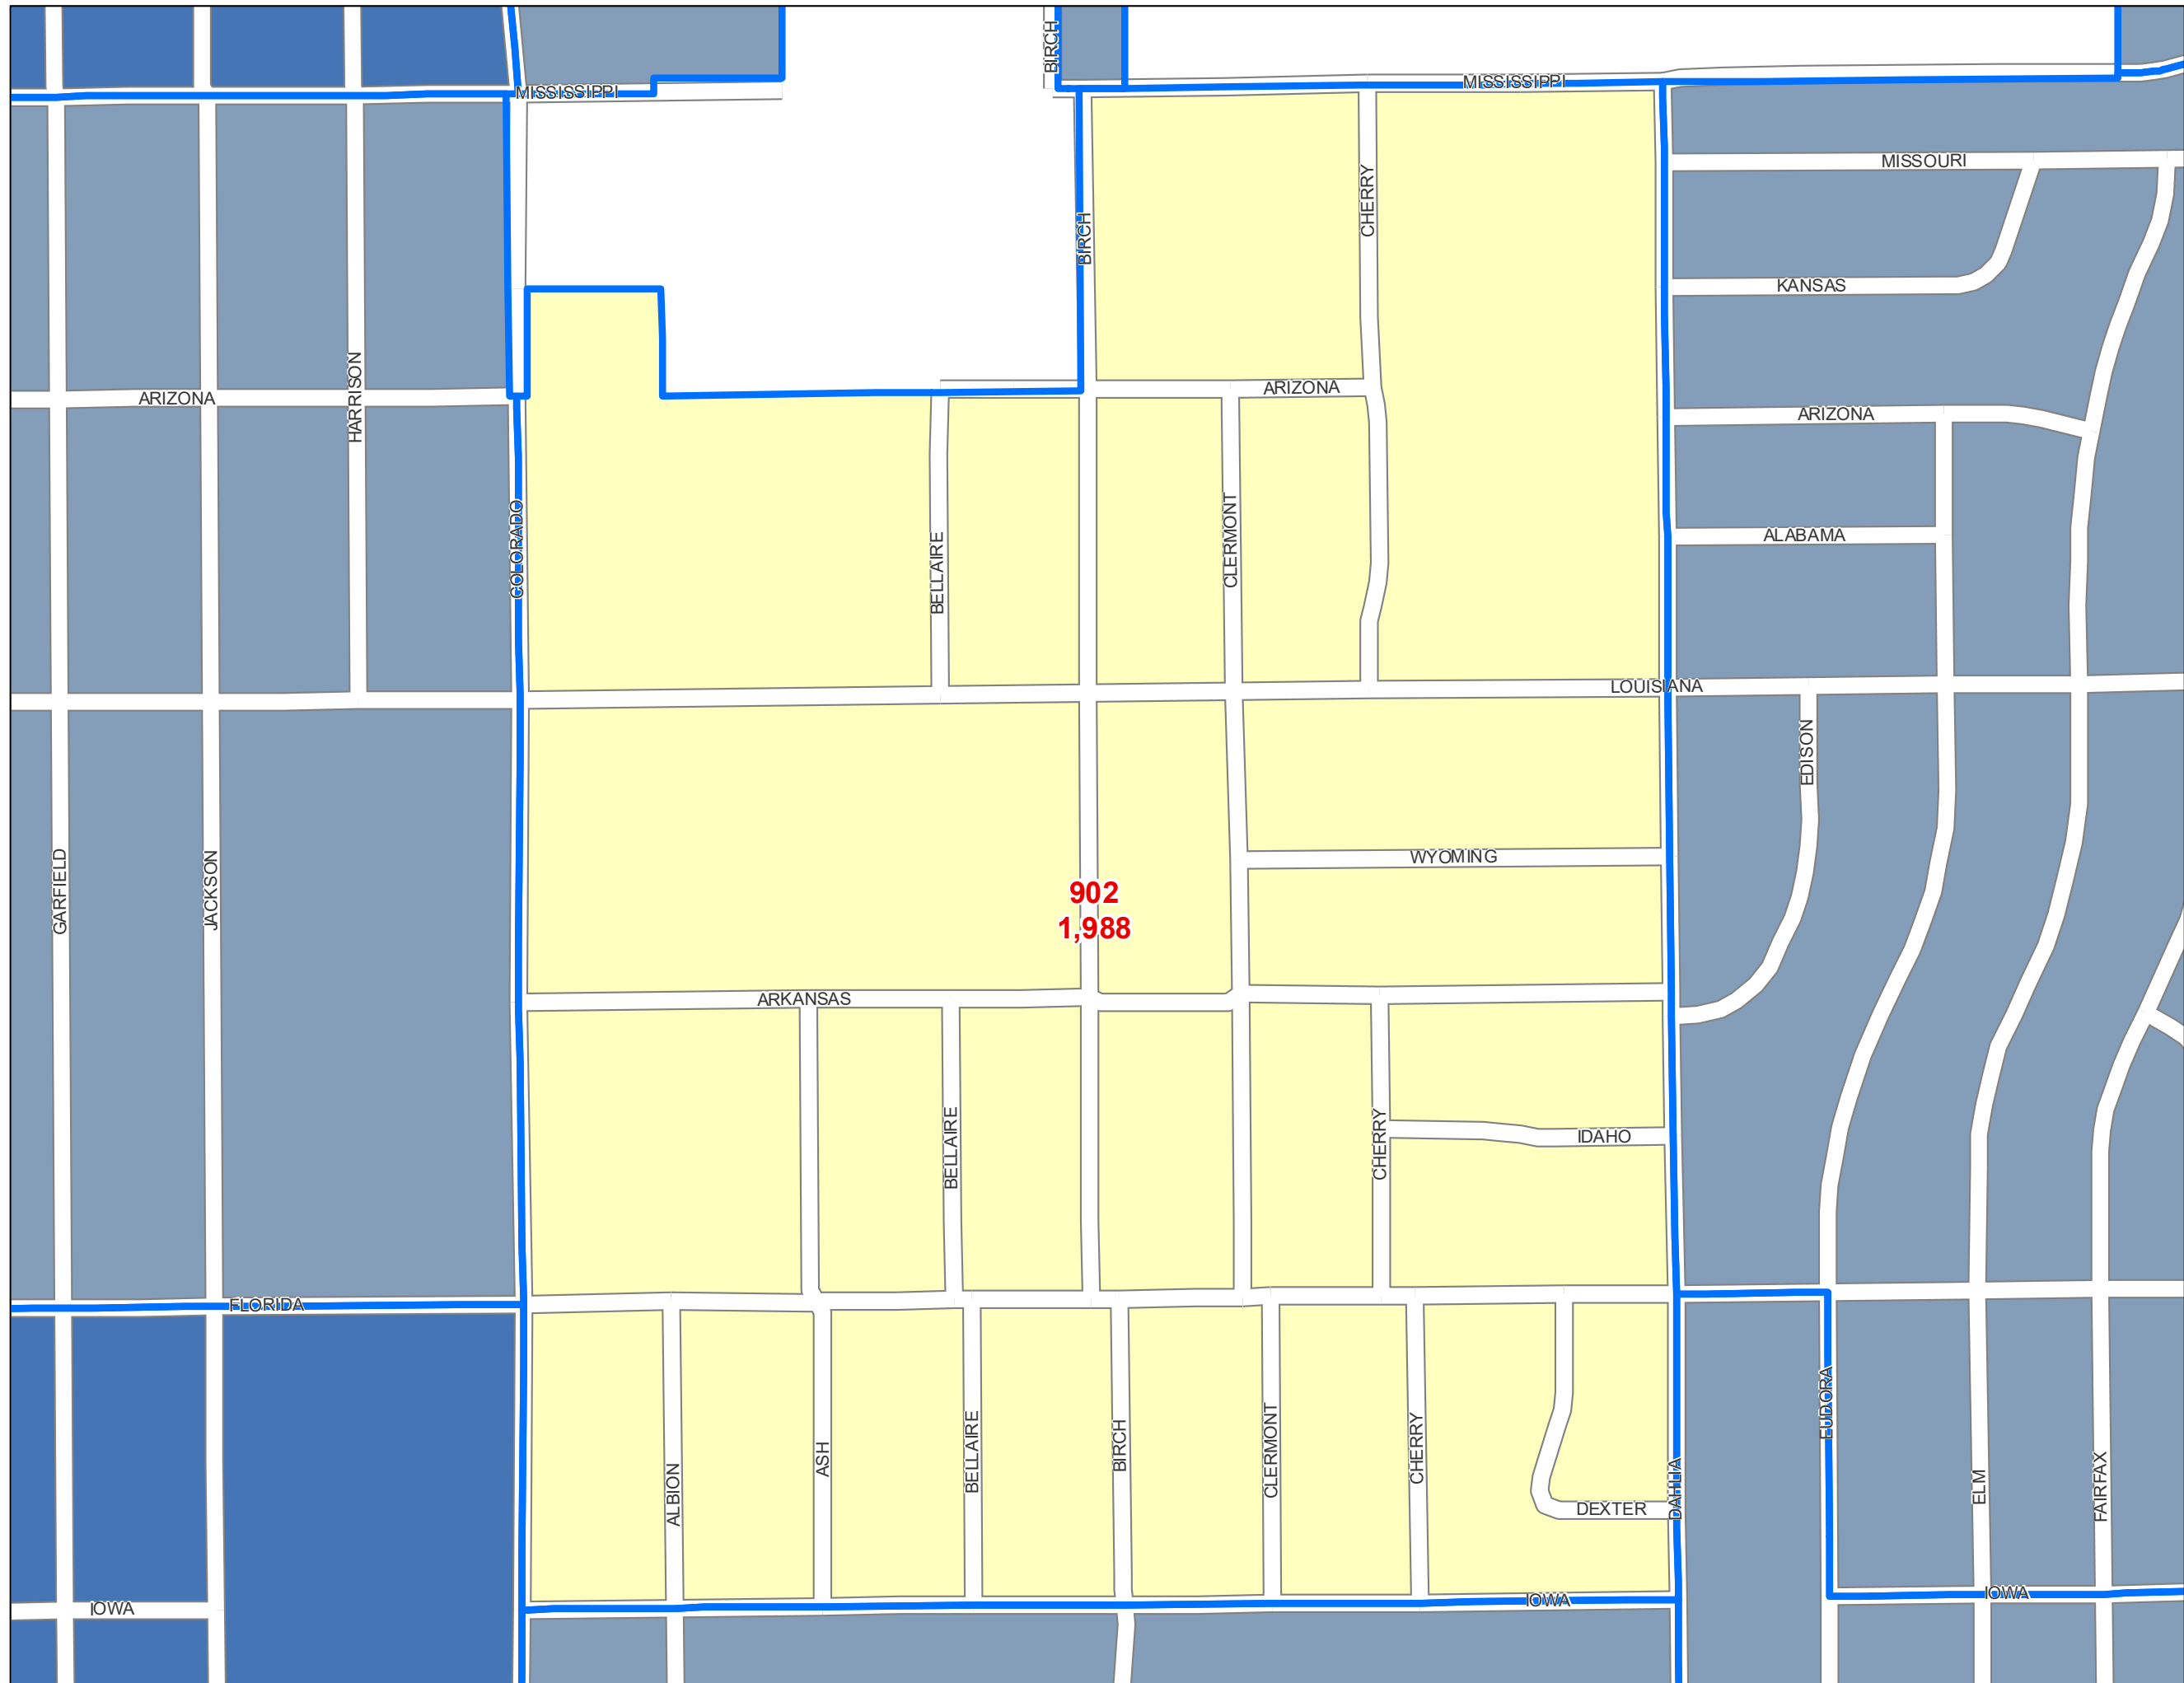

Active Voters

- 122 - 1,000
- 1,001 - 1,500
- 1,501 - 1,800
- 1,801 - 2,000
- 2,001 - 2,500
- 2,501 - 3,000
- 3,001 - 3,066

Streets

Data: October 16, 2017

Denver Elections Division

Reprecincting Plan

Current Precinct: 902