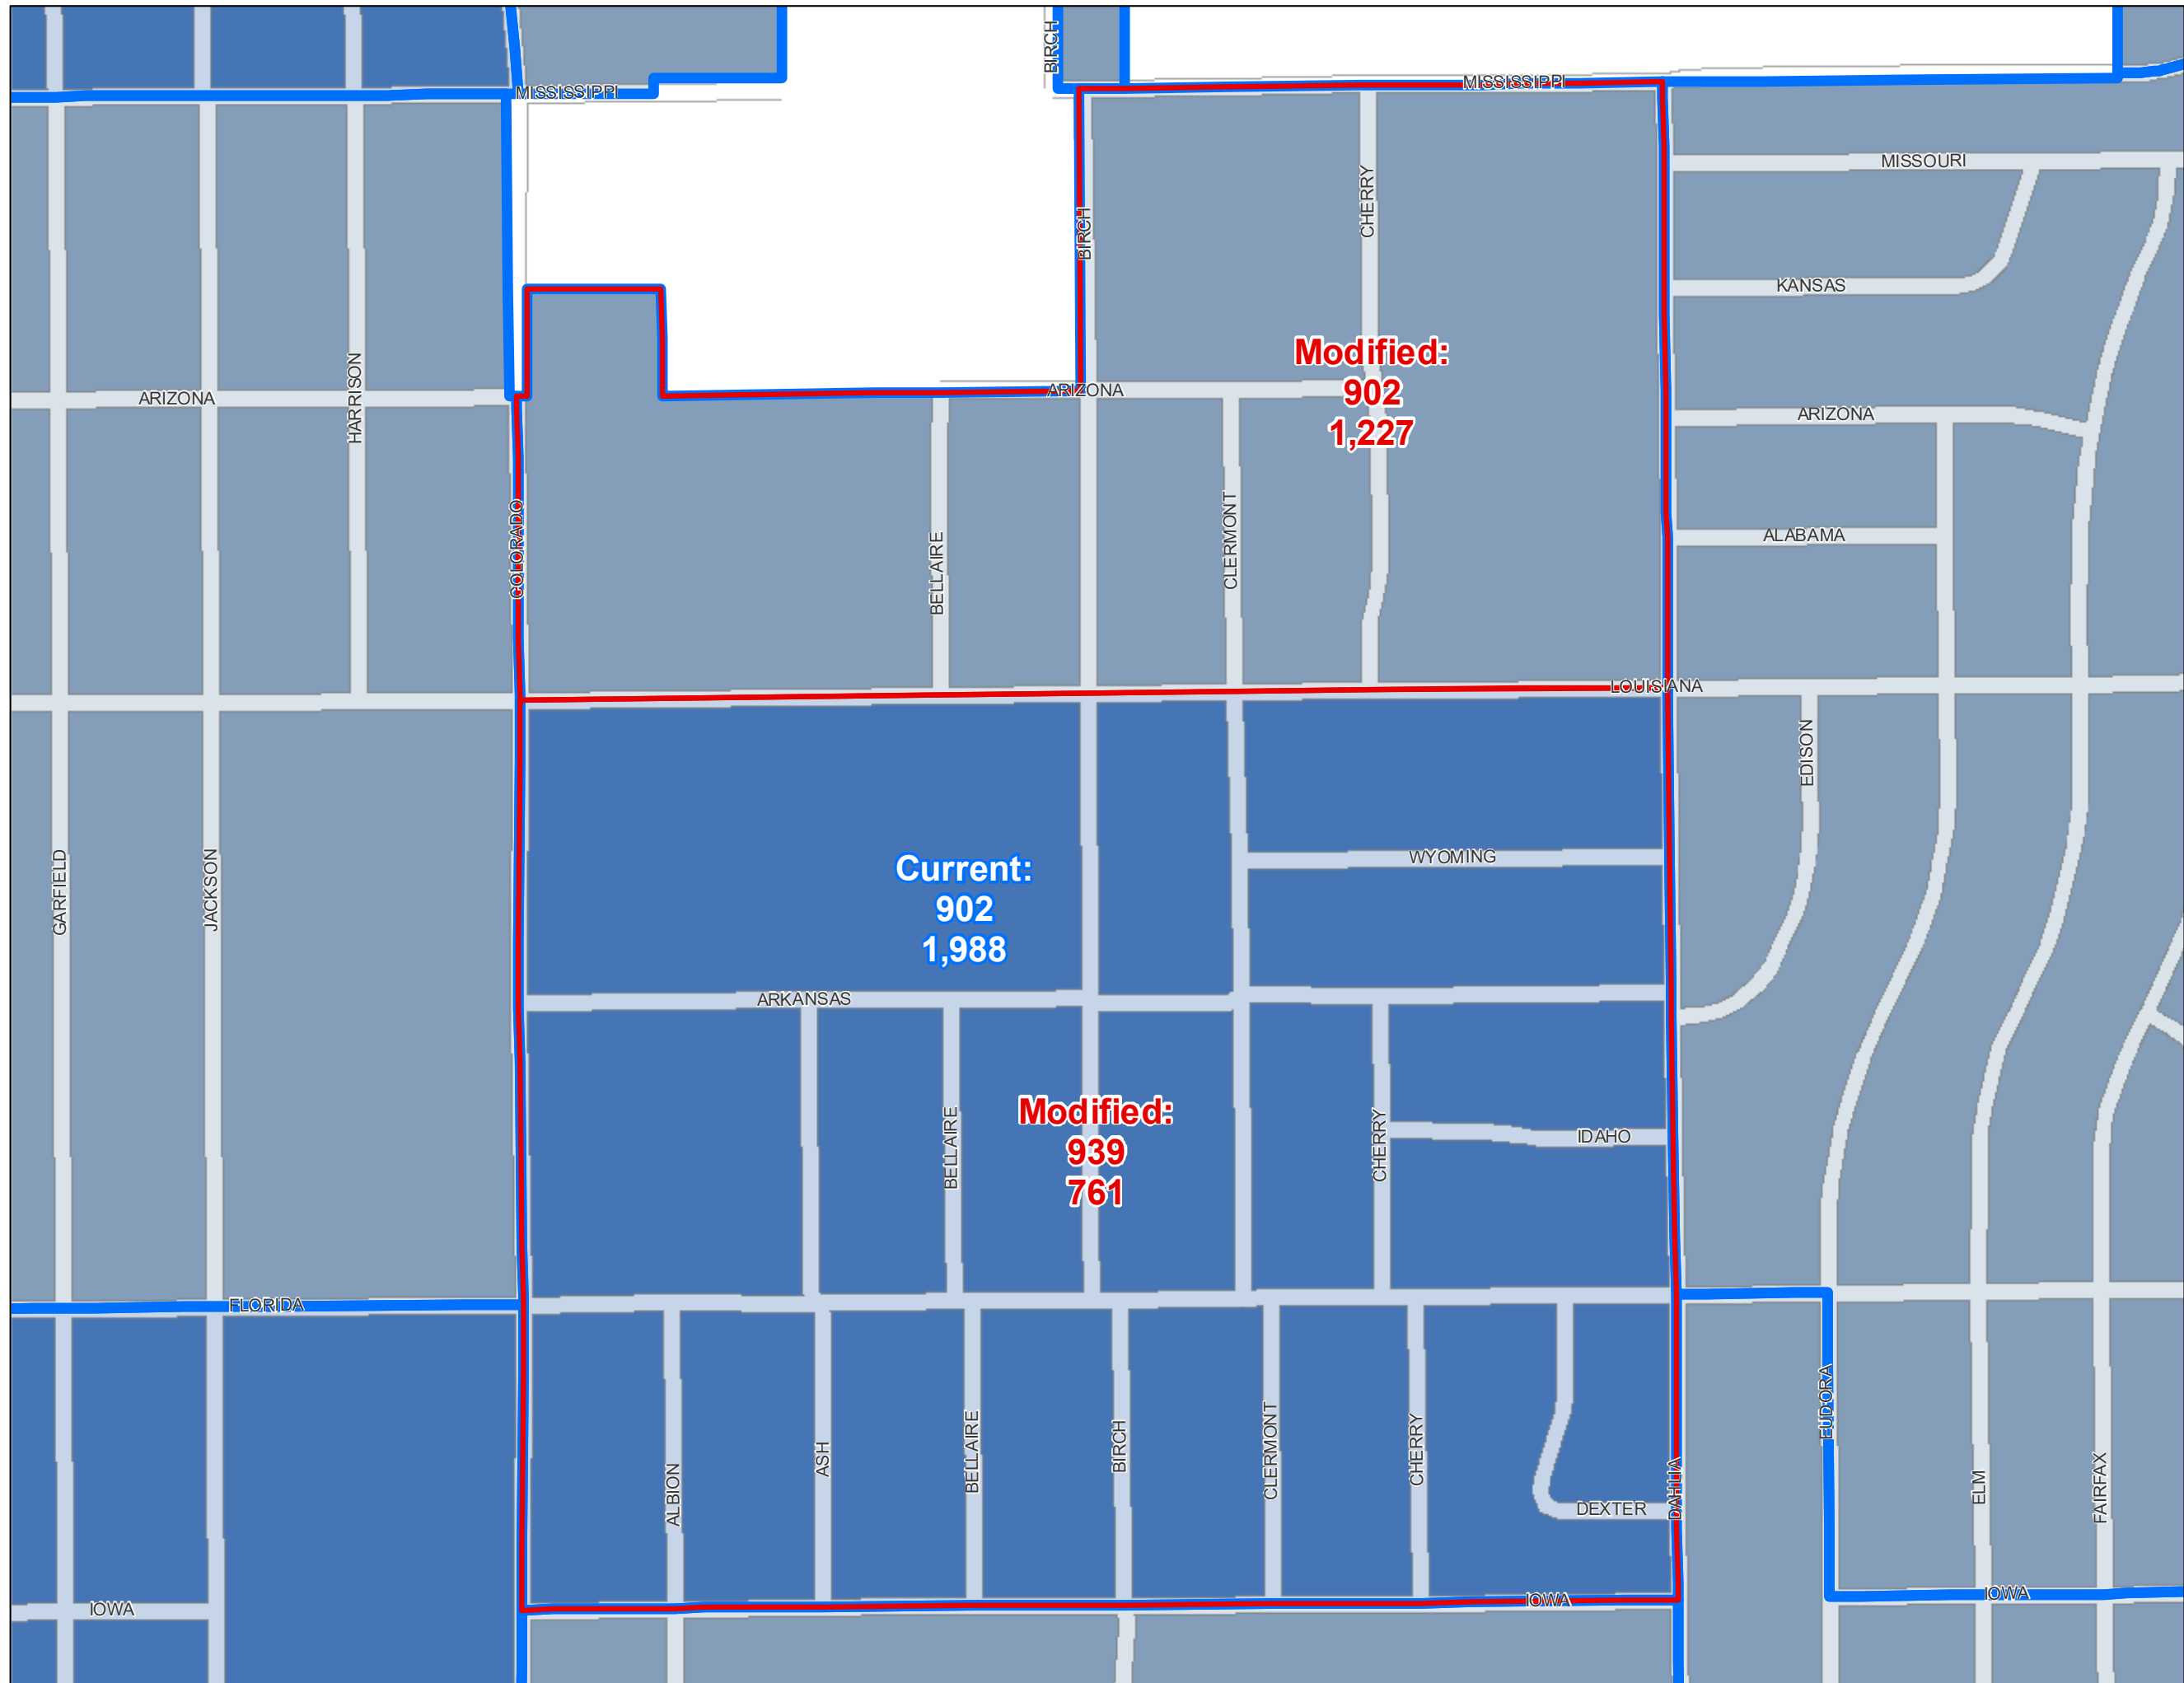

Modified	
Precinct	Active

902 - 1,227

939 - 761

Precincts - Modified

Precincts - Current

Streets

Active Voters

Data: December 21, 2017
Original Precinct 744 only