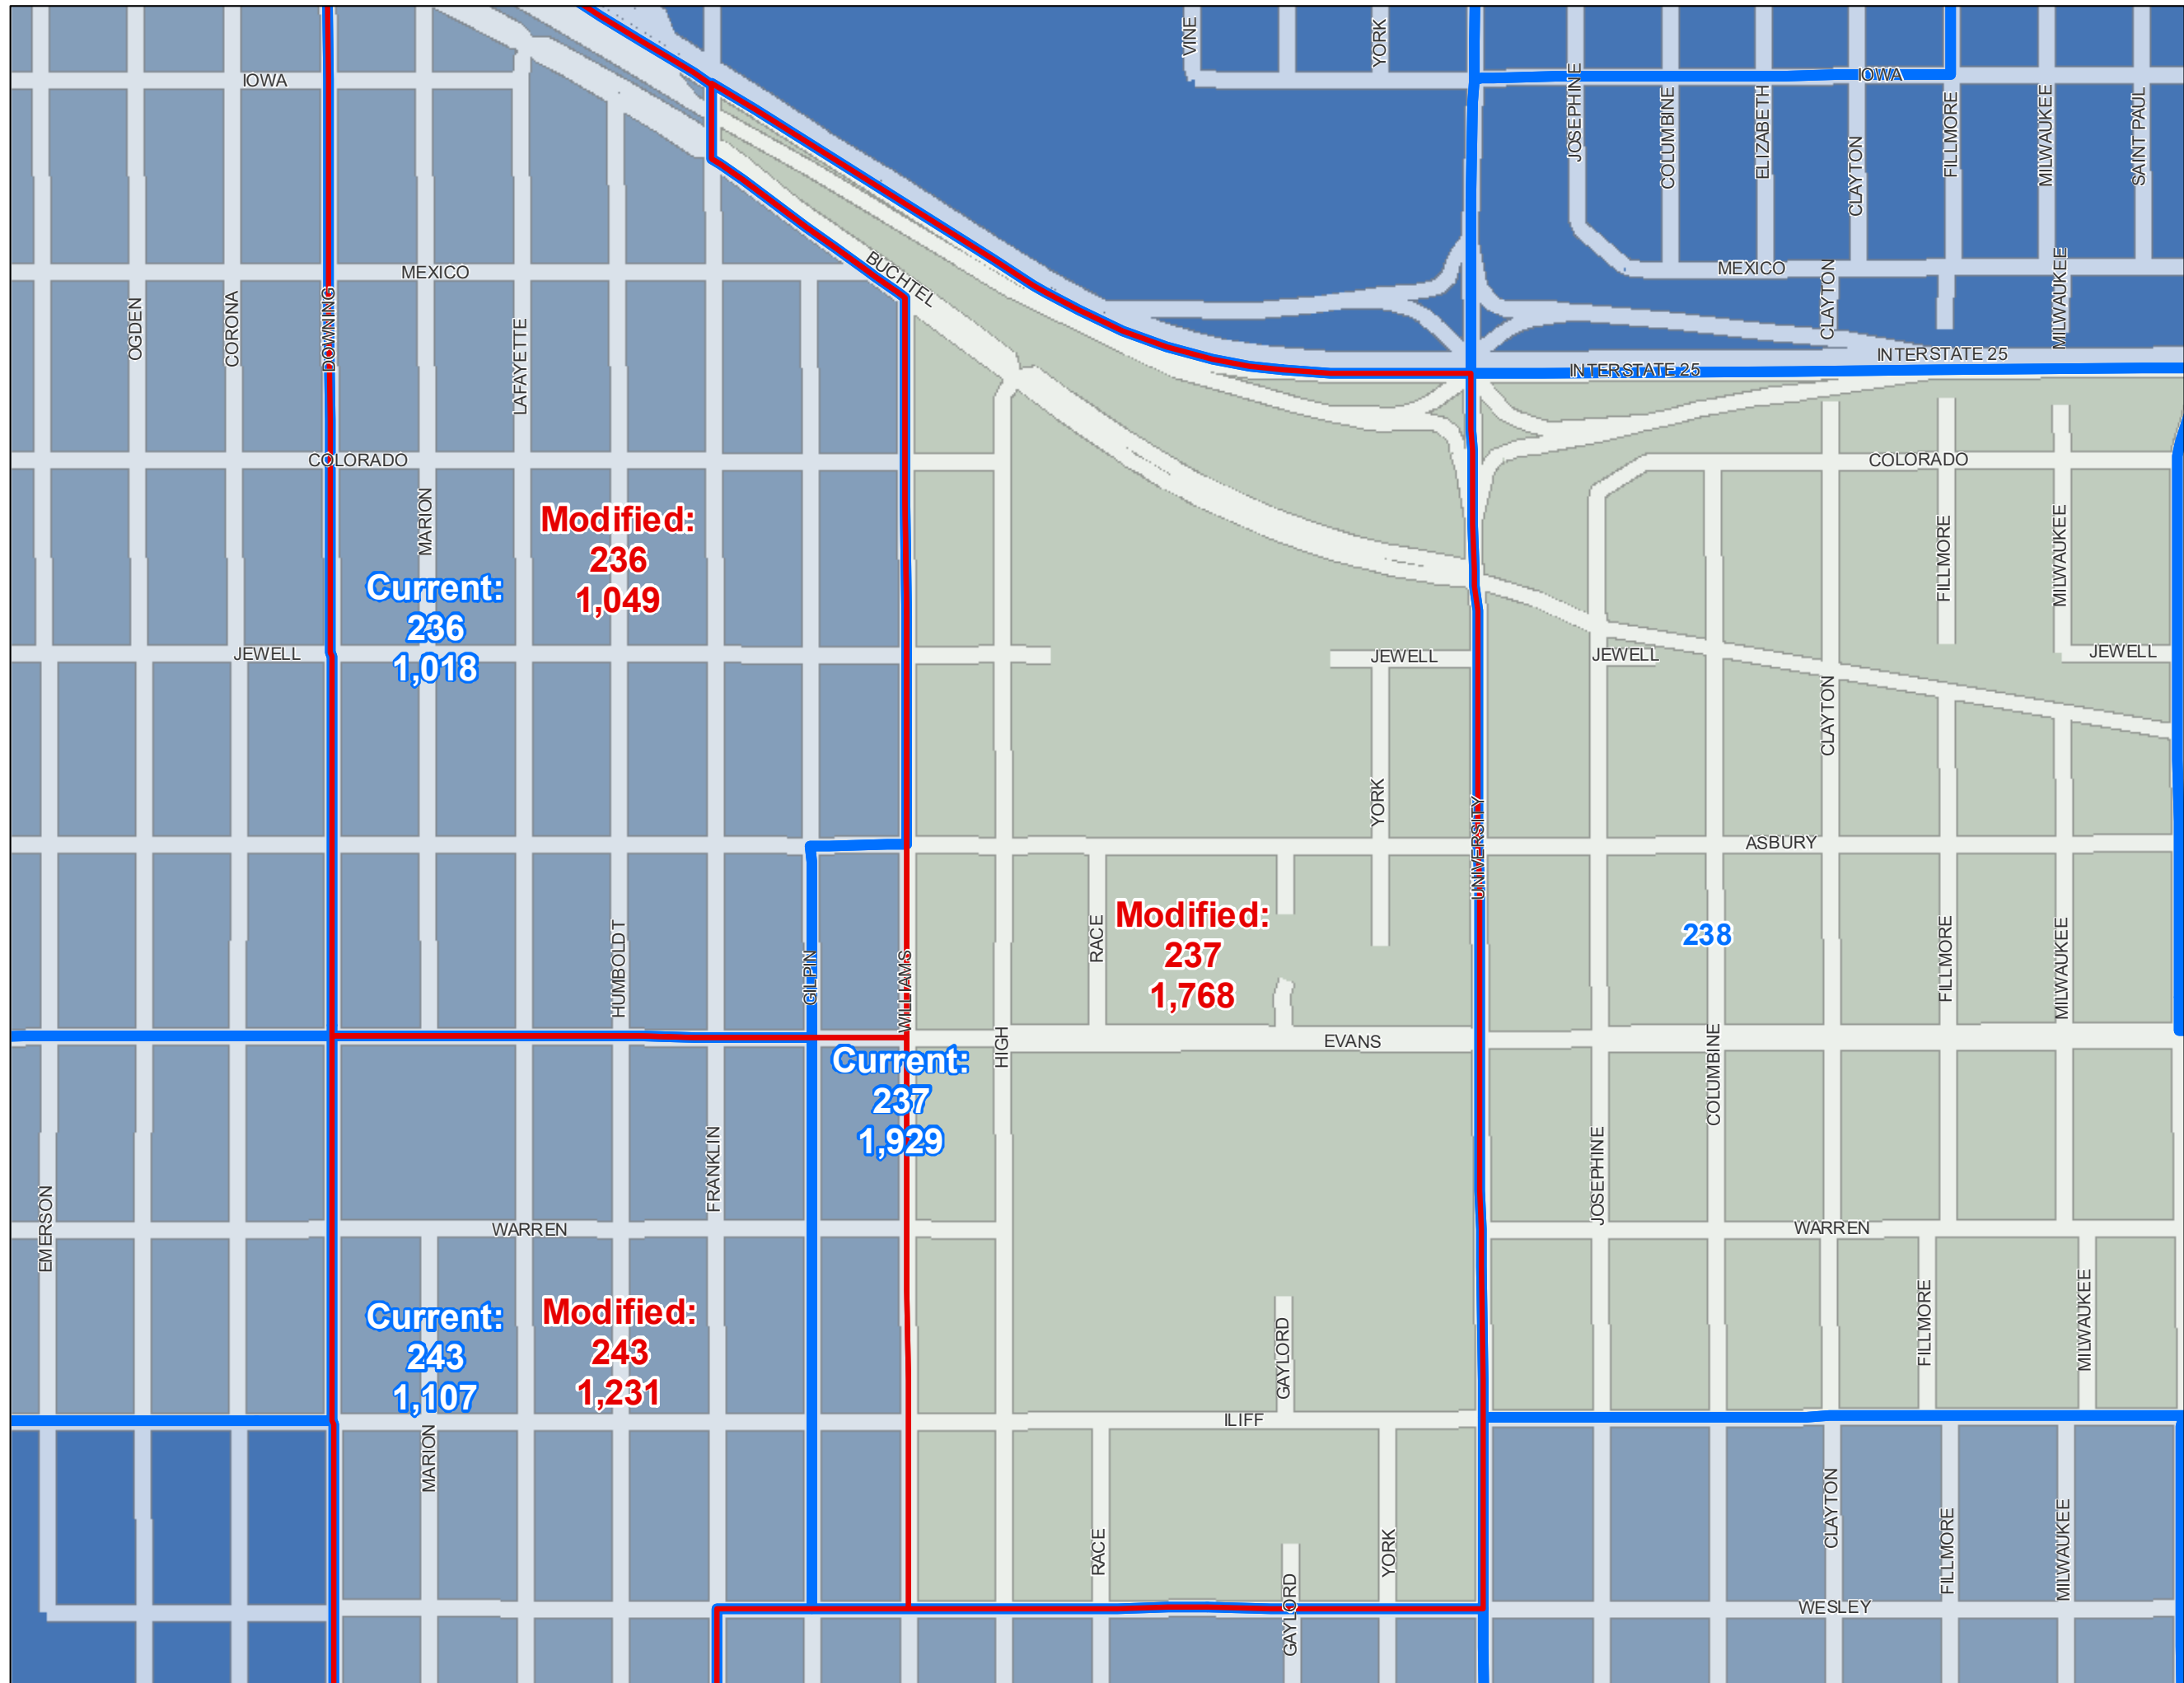

Denver Elections Division

Reprecincting Plan

Current Precinct: 237

Modified Precinct	Active
237	- 1,768
236	- 1,049
243	- 1,231

- Precincts - Modified
- Precincts - Current
- Streets

Active Voters

	132 - 1,000
	1,001 - 1,500
	1,501 - 1,800
	1,801 - 2,000
	2,001 - 2,500
	2,501 - 3,000
	3,001 - 3,066

Data: December 21, 2017
Original Precinct 744 only