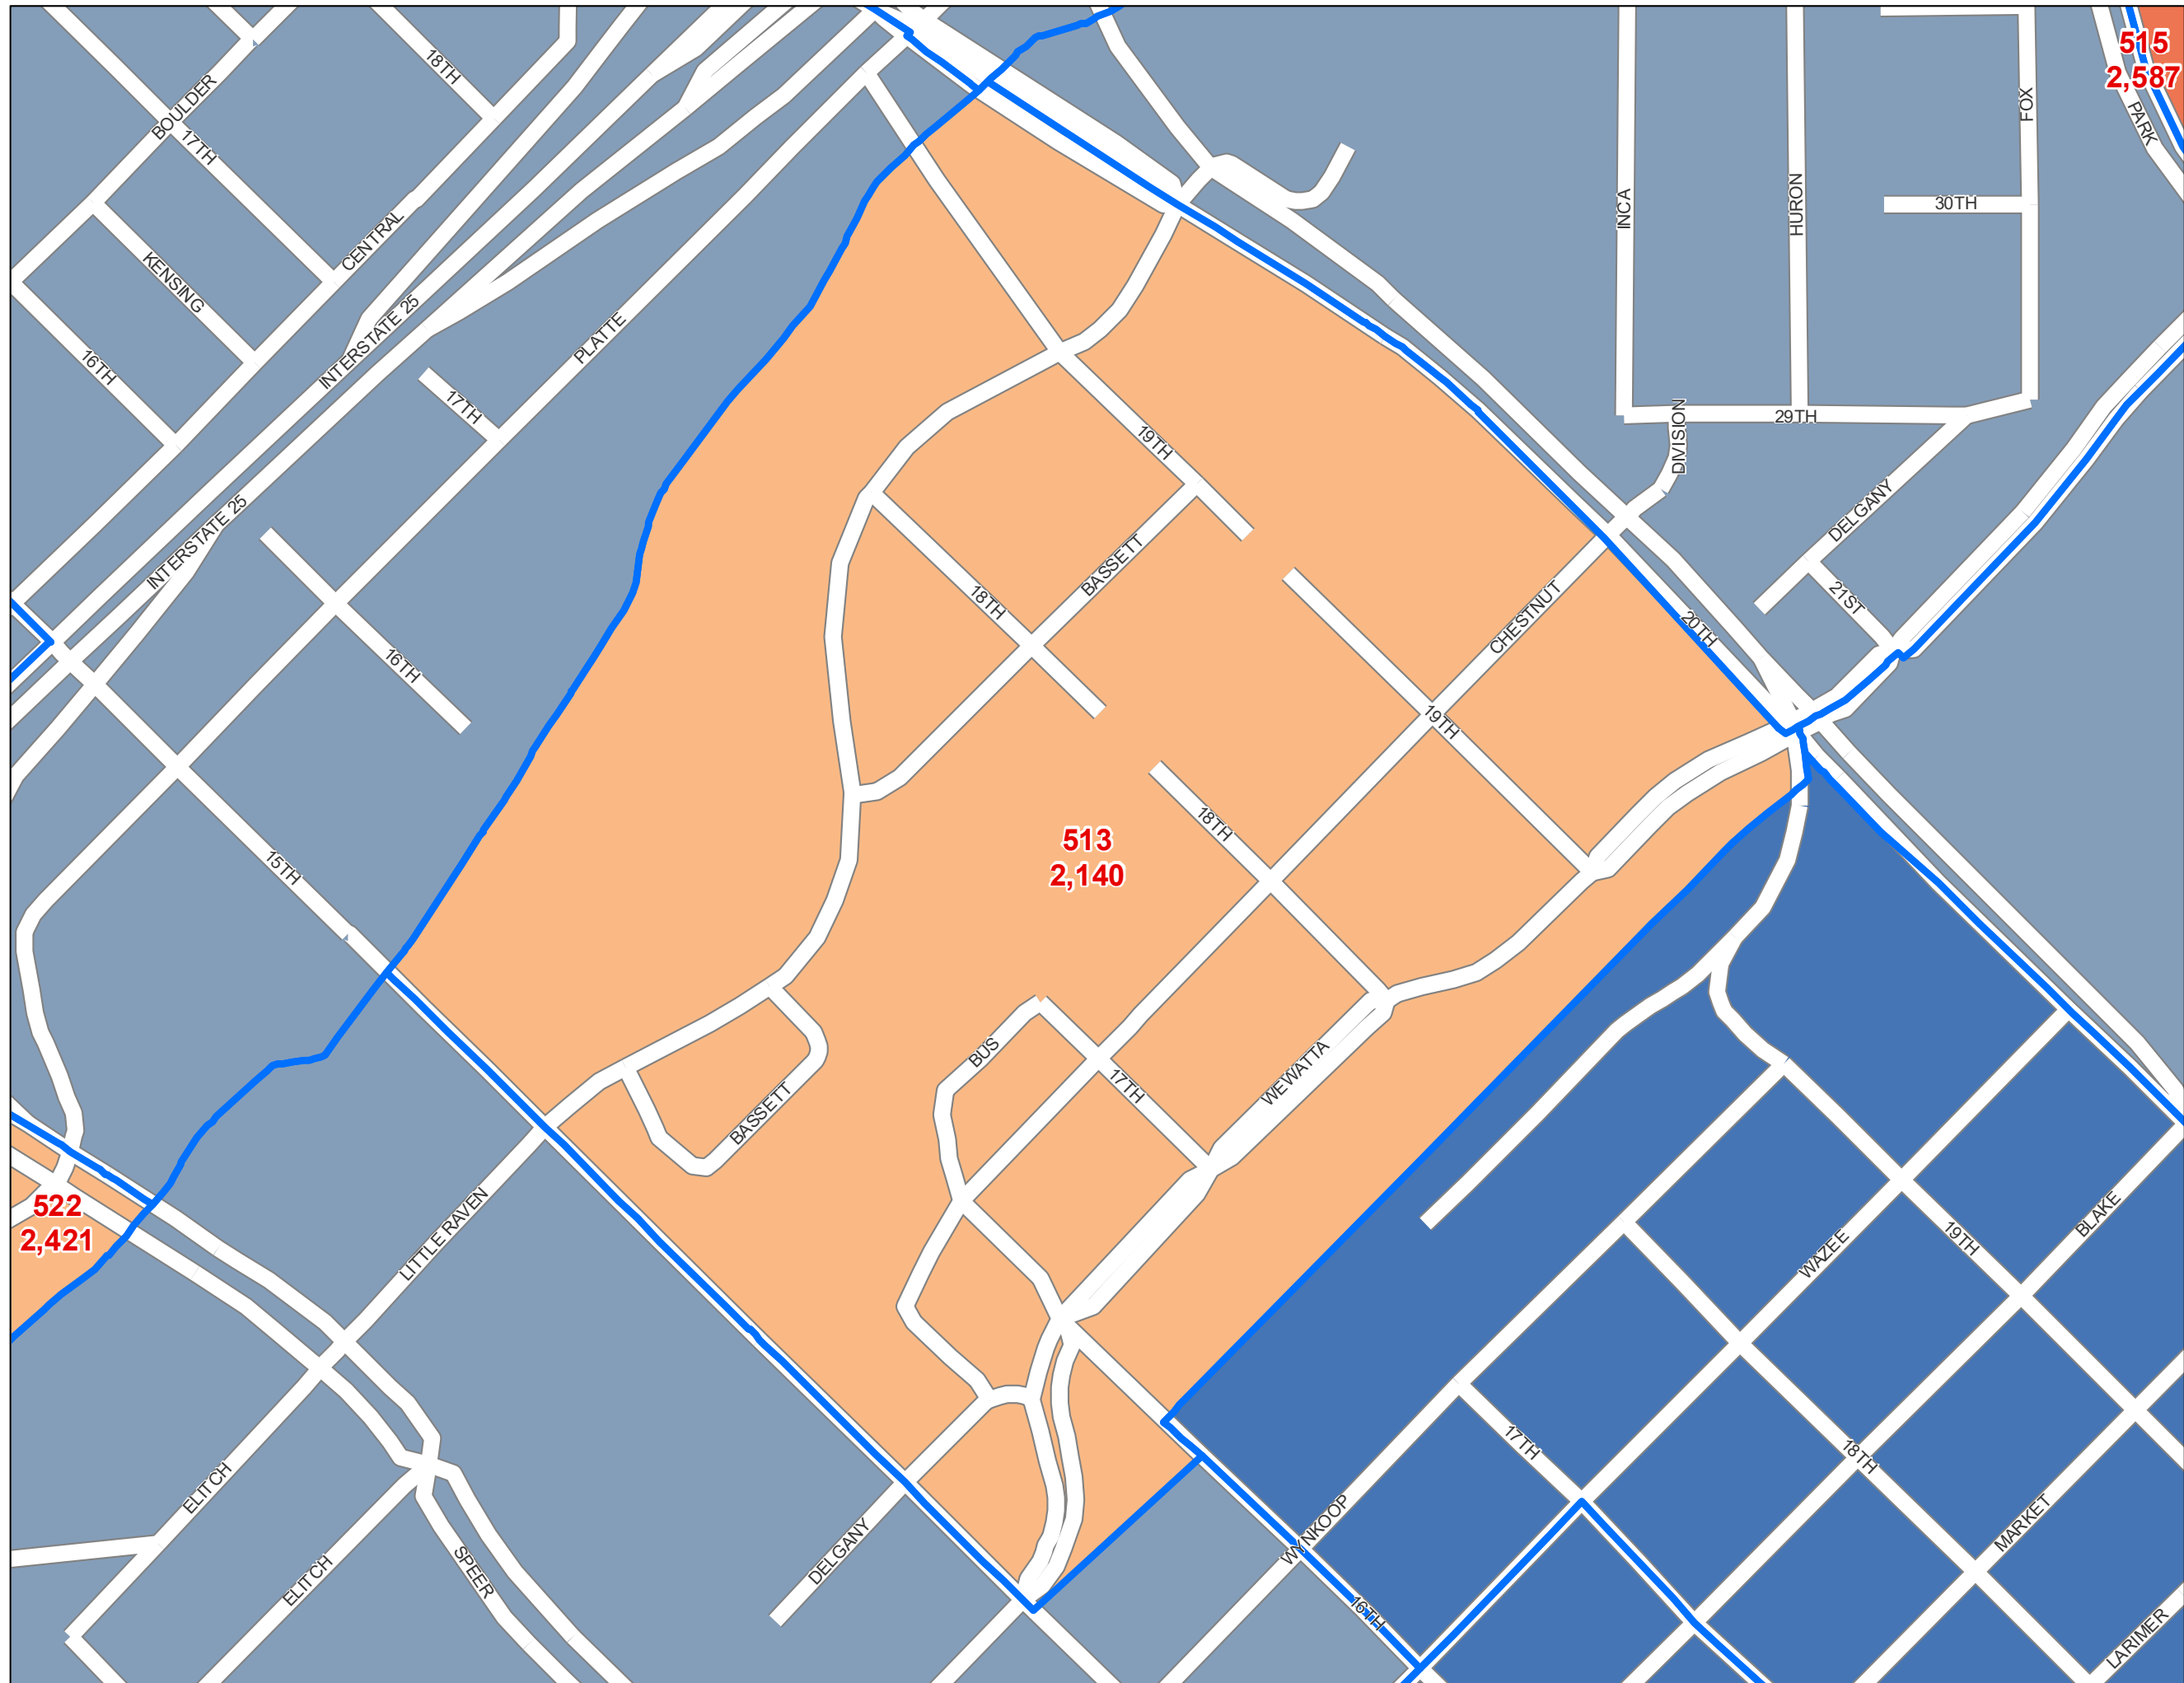

Map Prepared by the Denver Elections Division
November - 2017

Denver Elections Division
 Reprecincting Plan

Current Precinct: 513

Modified	
Precinct	Active
513	- 1,249
540	- 891

-  Precincts - Modified
-  Precincts - Current
-  Streets