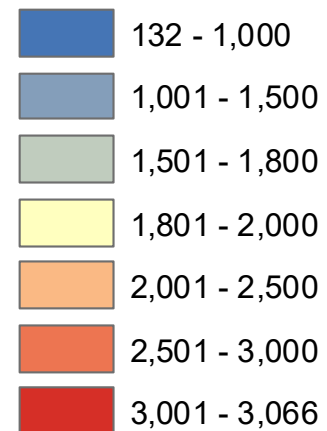

Active Voters

- 122 - 1,000
- 1,001 - 1,500
- 1,501 - 1,800
- 1,801 - 2,000
- 2,001 - 2,500
- 2,501 - 3,000
- 3,001 - 3,066

Streets

Data: October 16, 2017

Denver Elections Division

Reprecincting Plan

Current Precinct: 902

Modified	
Precinct	Active

902 - 1,227

939 - 761

Precincts - Modified

Precincts - Current

Streets

Active Voters

Data: December 21, 2017
Original Precinct 744 only