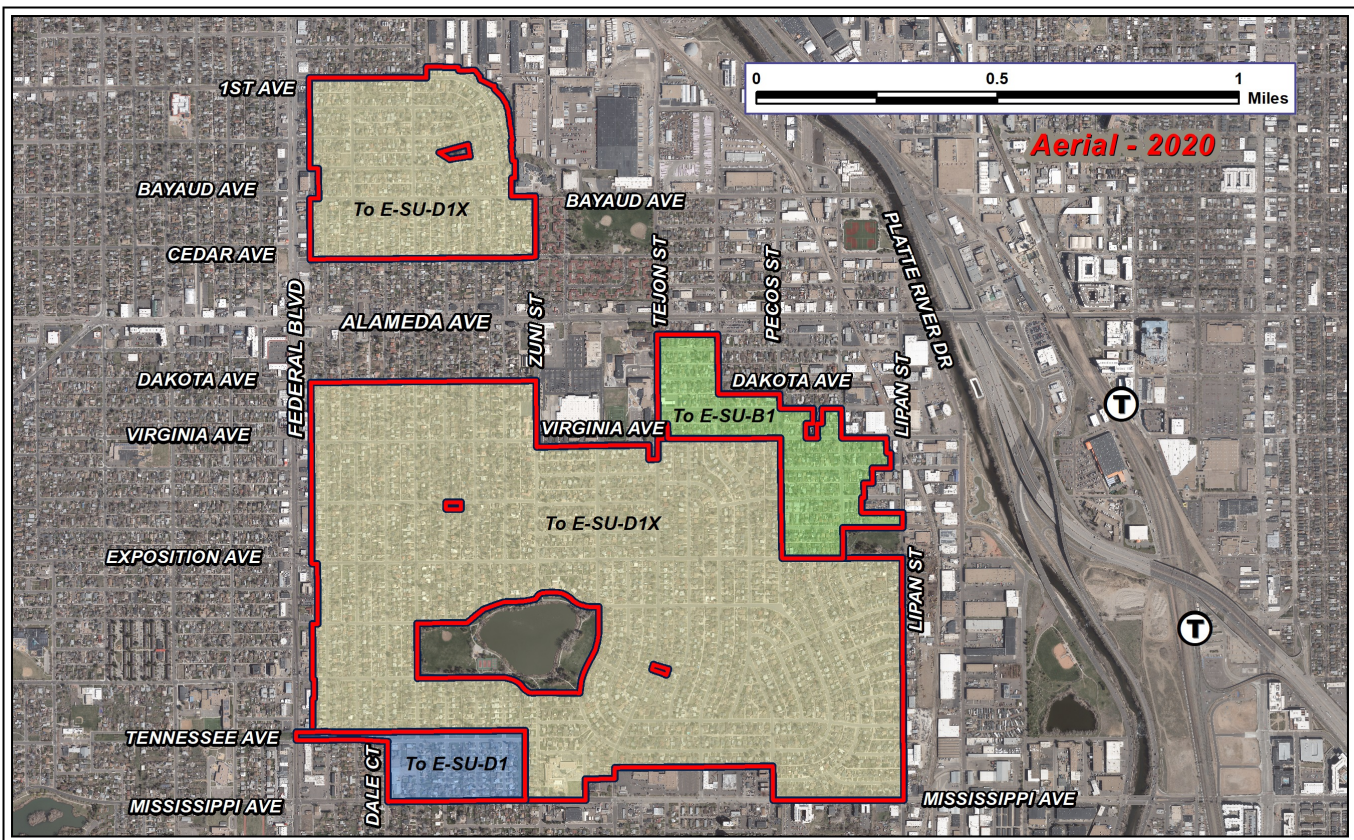

Areas for Proposed Legislative Rezoning