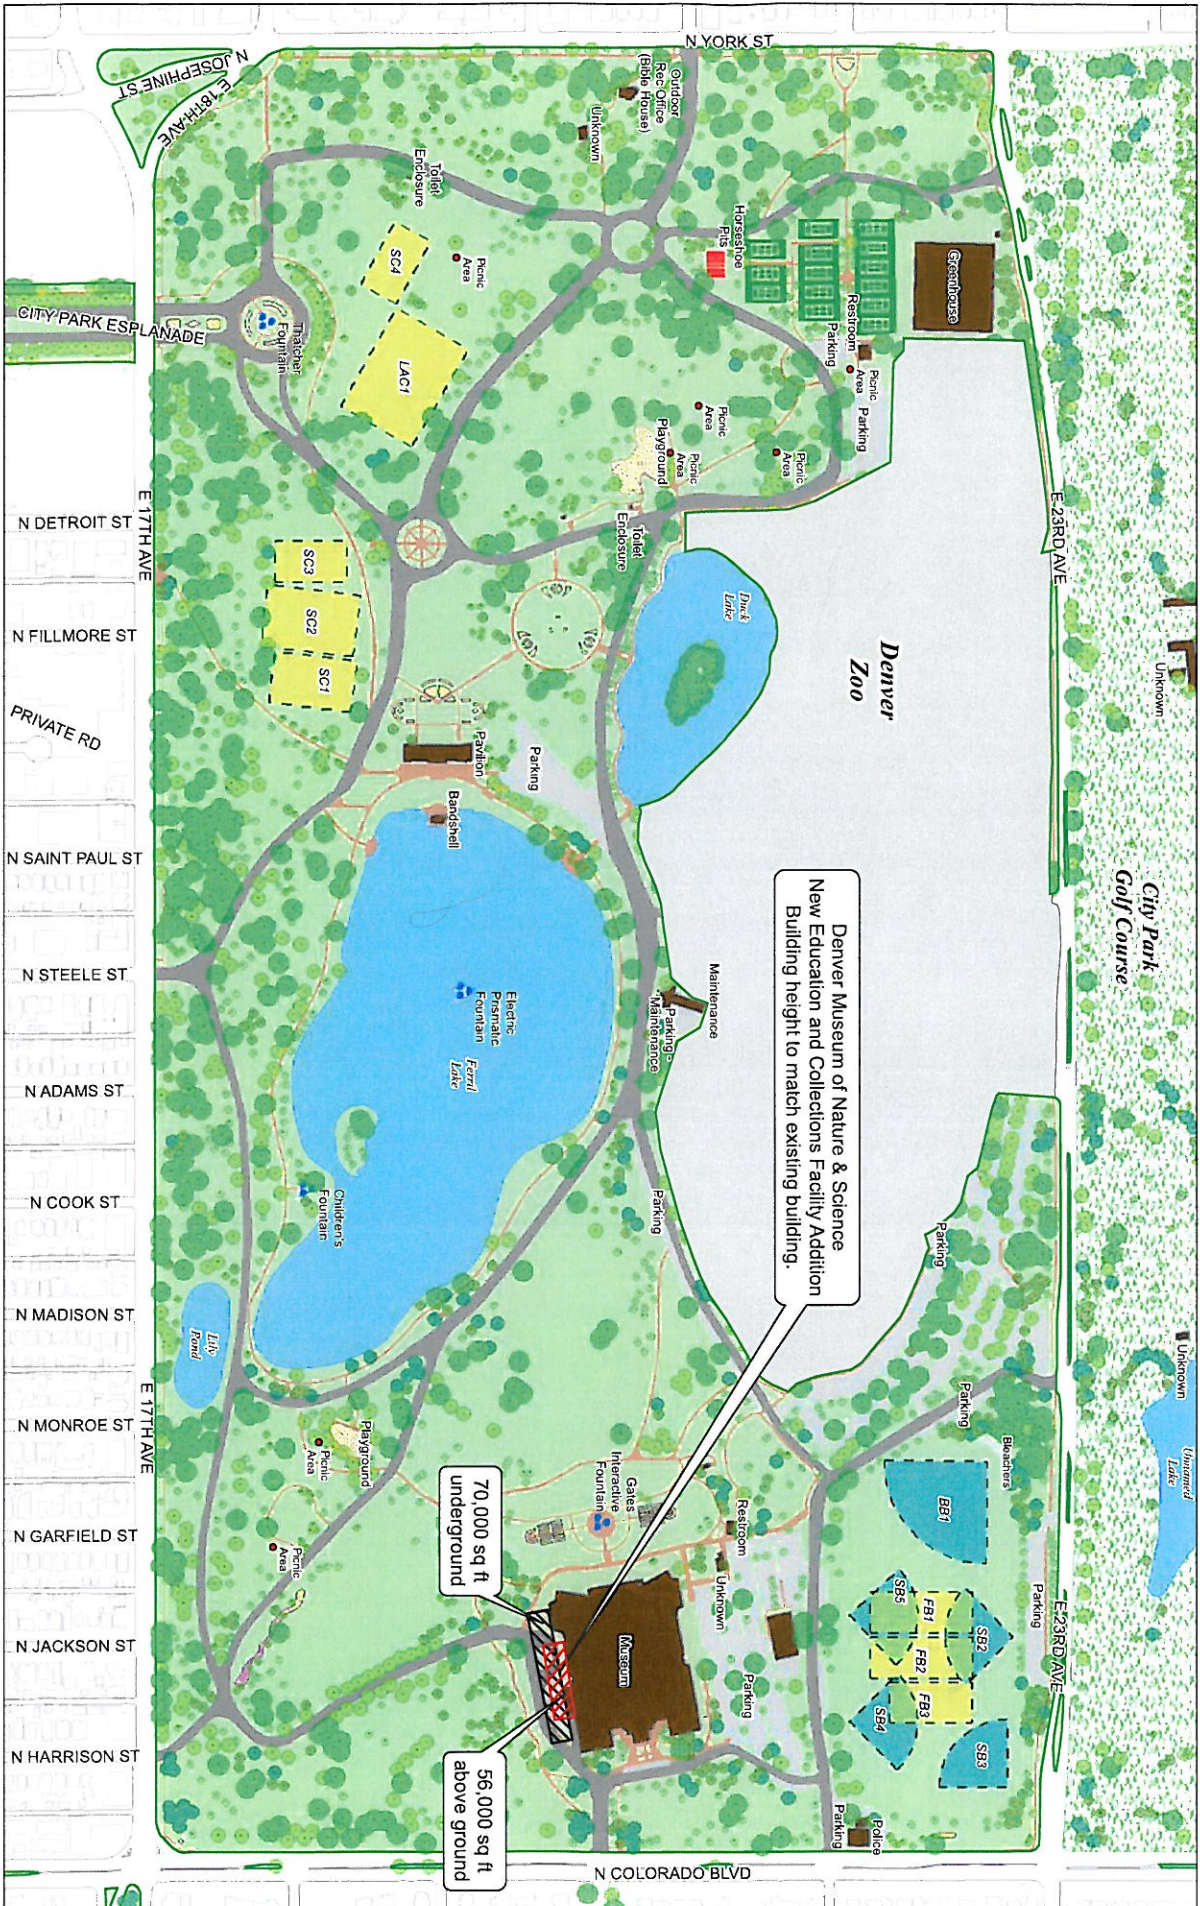

**City Park**  
Park Building Site Plan

100  
Map Scale In Feet

Denver Museum of Nature & Science  
New Education and Collections Facility Addition  
Building height to match existing building.

70,000 sq ft  
underground

56,000 sq ft  
above ground