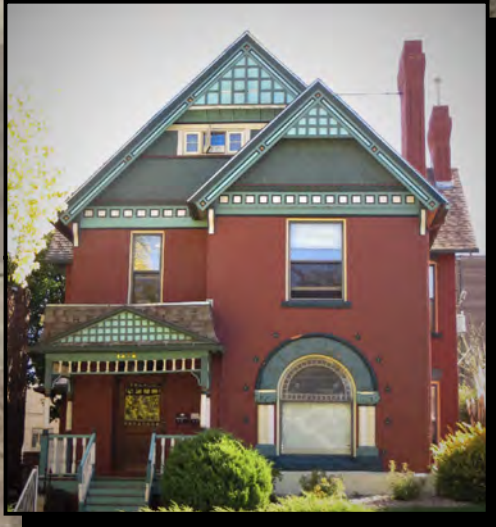

Proposed Structure for Landmark Designation Stahl House 1272 Columbine Street

13TH AVE

COLUMBINE ST

Proposed Designated Area

0 25 50 100 Feet