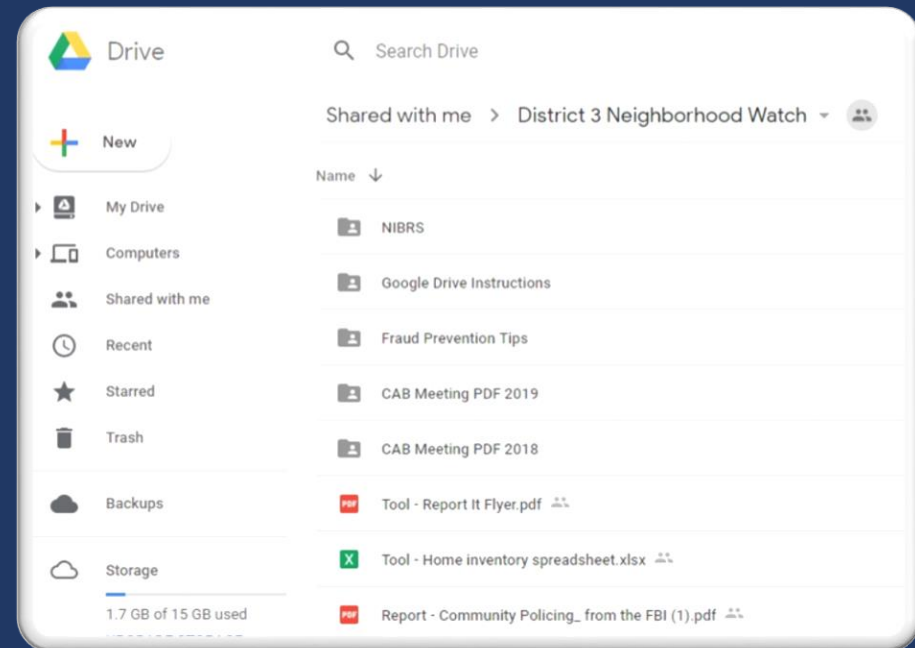

Neighborhood Outreach and Community

Building

We've Come A Long Way

Neighborhood Watch Model

Improvements

- Broad Community Vision
- Expanded level of CRO accessibility and relationship building opportunities
- Neighborhood wide meetings
- Educational resources
- Stronger leadership structure and communication network
- Neighborhood wide connectivity and inclusion
- Acts as a springboard for involvement in other neighborhood and cityscape community building activities and initiatives

Our Neighborhood Watch Toolbox

- Use of all available recruitment communication portals
- Neighborhood meetings with CRO's to access unique concerns, priorities and expectations
- Block Communicator and Member education
- Google Drive training
- Permanent and Yard sign planting
- Pups on Patrol, Walk a Mile, CAB, etc.
- VIPS