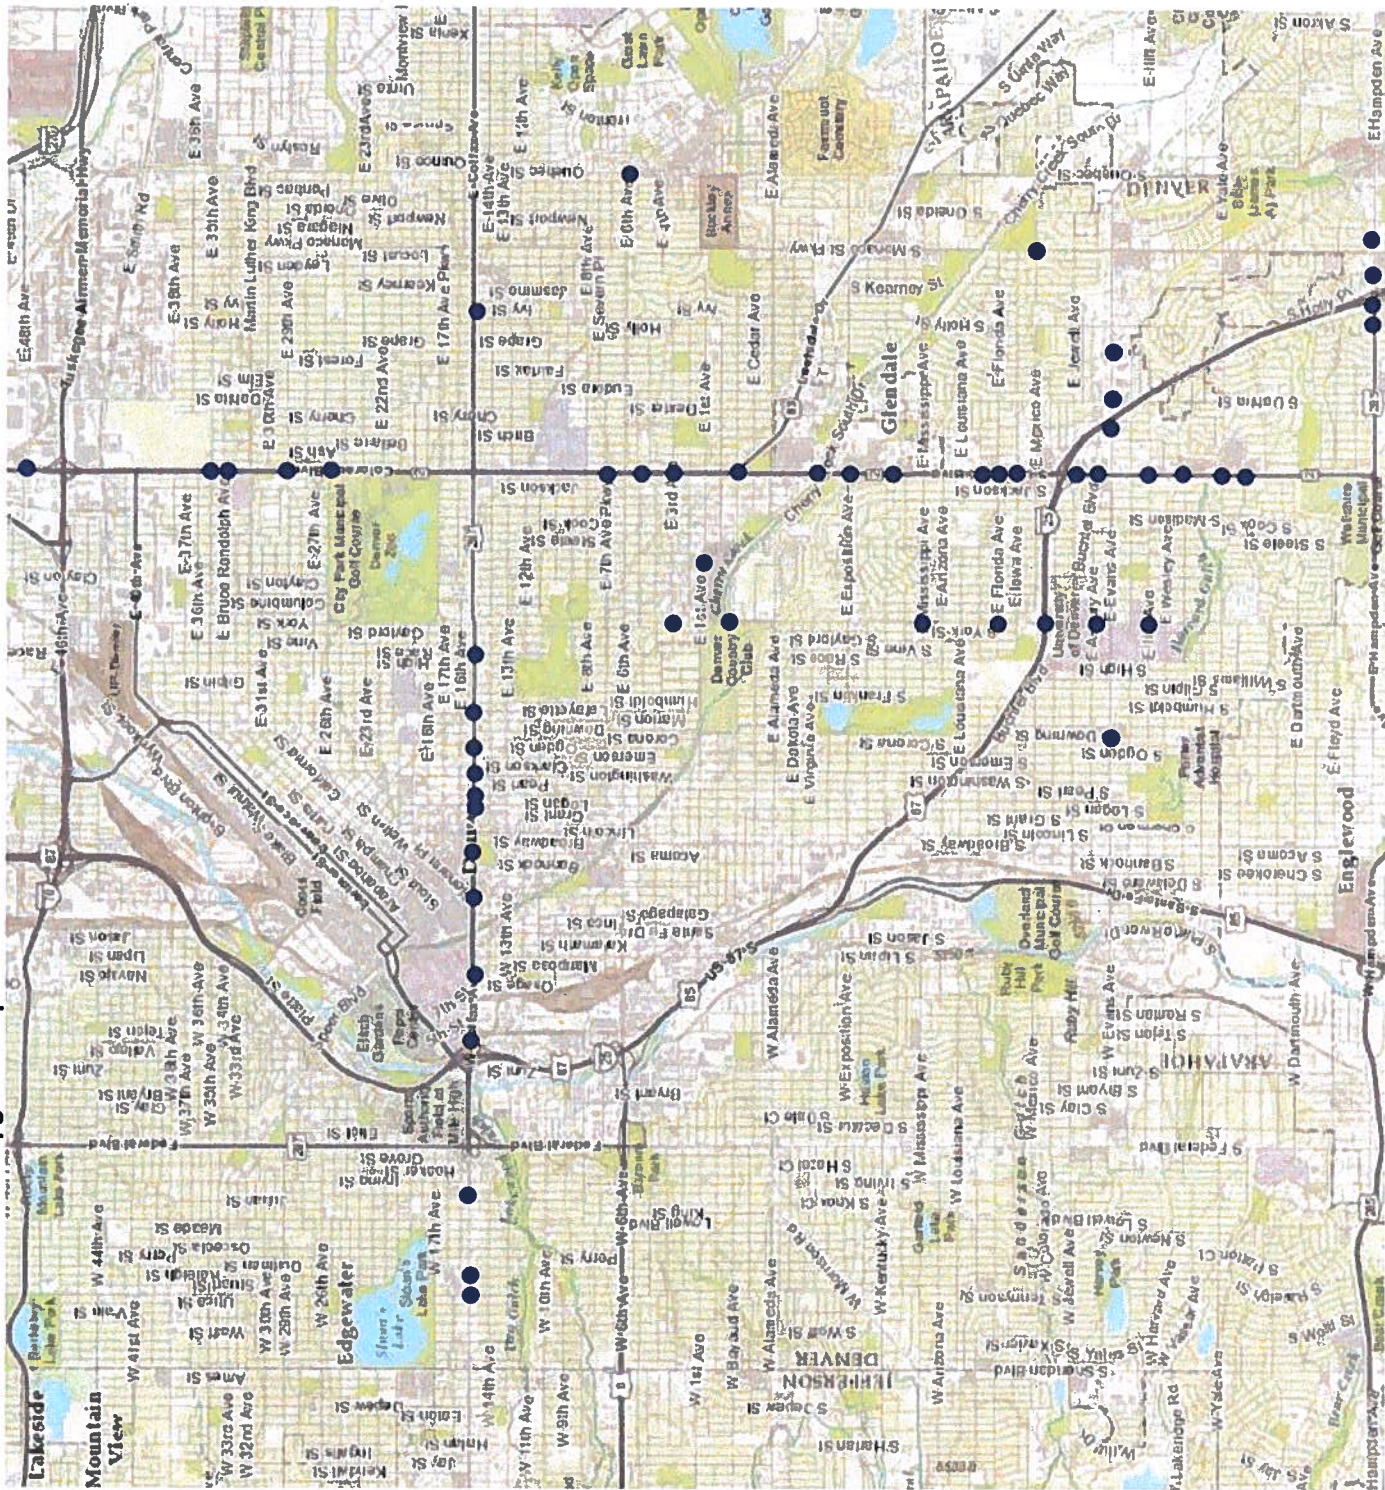

FY18 Denver CCTV Network Upgrade Map

CCTV Network Upgrade	
1	Colorado 48th
2	Colorado 35th
3	Colorado Bruce Randolph
4	Colorado 29th
5	Colorado 26th
6	Colorado 7th
7	Colorado 5th
8	Colorado 3rd
9	Colorado Bayaud
10	Colorado Virginia
11	Colorado Exposition
12	Colorado Ohio
13	Colorado Arkansas
14	Colorado Florida
15	Colorado Iowa
16	Colorado I-25 S
17	Colorado Buchtel
18	Colorado Iliff
19	Colorado Dickenson
20	Colorado Harvard
21	Colorado Yale S
22	Colorado Amhearst
23	University 3rd
24	University CCDS
25	University Mississippi
26	University Florida
27	University I-25
28	University Asbury
29	University Iliff
30	Evans I-25 W
31	Evans Dahlia
32	Evans Grape
33	Evans Downing
34	Hampden Holly
35	Hampden I-25 W
36	Hampden Locust
37	Hampden Oneida
38	1st Milwaukee
39	Colfax Tennyson
40	Colfax Raleigh
41	Colfax Knox Ct
42	Colfax I-25E
43	Colfax Lipan
44	Colfax Fox Glenarm 12th
45	Colfax Sherman
46	Colfax Logan
47	Colfax Pennsylvania
48	Colfax Washington
49	Colfax Ogden
50	Colfax Lafayette
51	Colfax Race
52	Colfax Ivy
53	Quebec 6th
54	Monaco Mexico